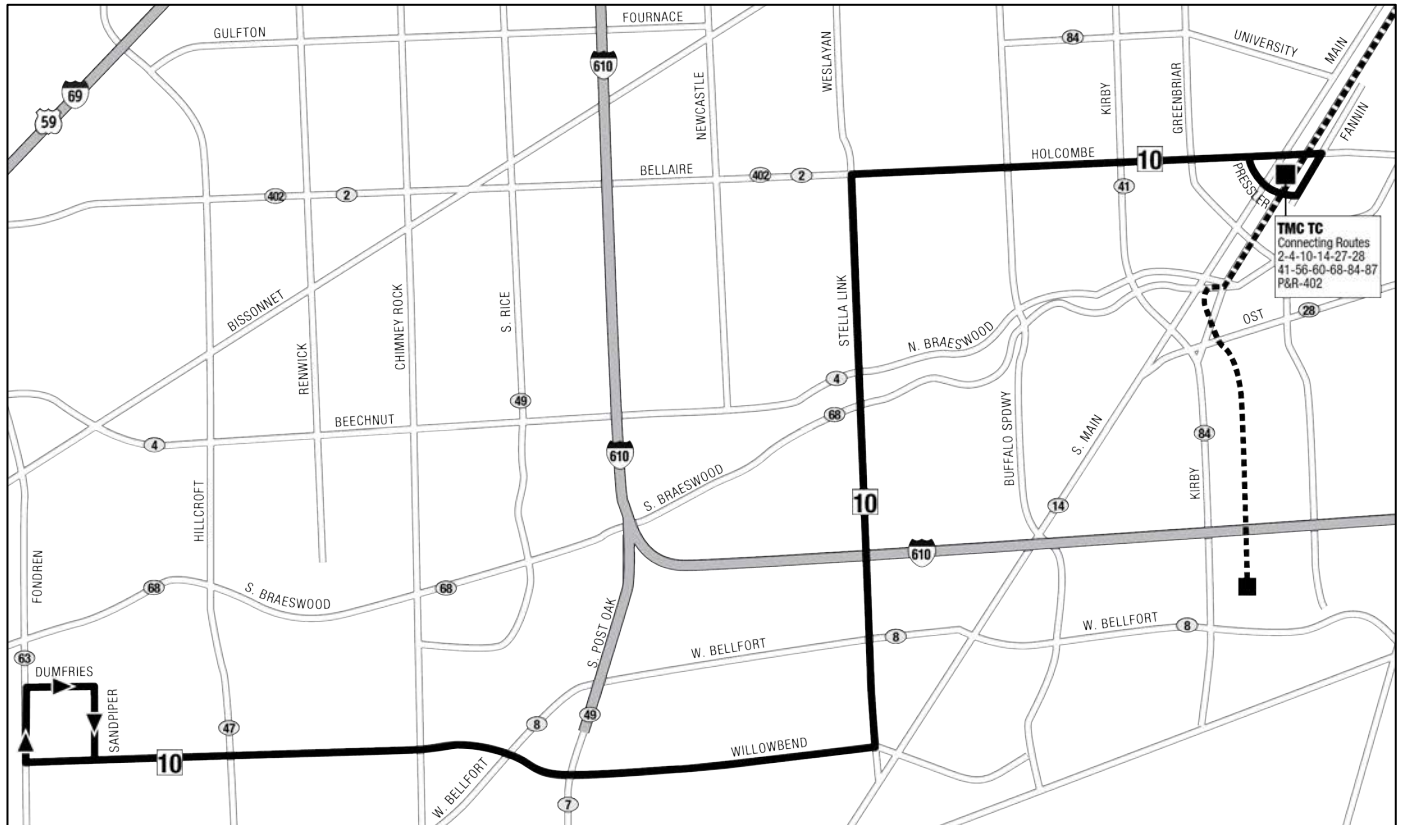

10 WILLOWBEND

METRO

RideMETRO.org | 713-635-4000

TMC TC
Connecting Routes
2-4-10-14-27-28
41-56-60-68-84-87
P&R-402

LEGEND

- Regular Route
- METRORail
- METRORail Station
- (81) Connecting Route
- (PR) Park & Ride (TC) Transit Center