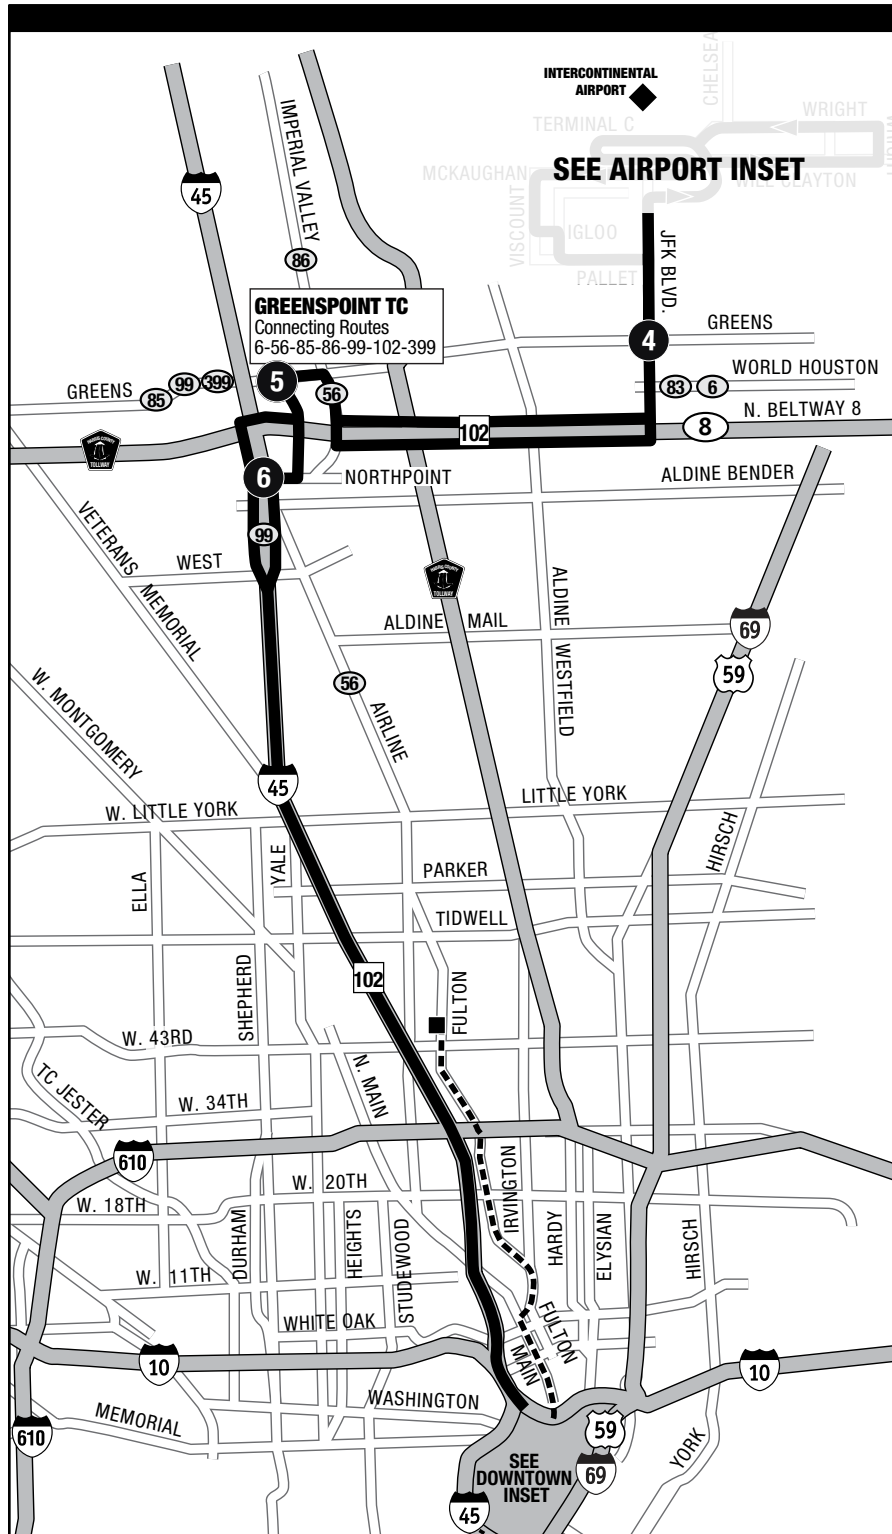

## 102 Bush IAH Express Sunday Outbound / Domingo hacia las afueras de la ciudad

St. Joseph Pkwy & San Jacinto 9	Travis & Capitol 7	I-45 North Service Road & Aldine Bender 6	Greenspoint Transit Center 5	J.F.K. & Greens 4	Bush IAH Terminal C 2	Wright & Colonel Fischer 1
5:02am	5:08am	5:24am	4:25am	4:40am	4:46am	4:53am
5:32	5:38	5:54	4:55	5:10	5:16	5:23
6:02	6:08	6:24	5:30	5:45	5:51	5:58
6:32	6:38	6:54	6:00	6:15	6:21	6:28
7:02	7:08	7:24	6:30	6:45	6:51	6:58
7:32	7:38	7:54	7:00	7:15	7:21	7:28
8:02	8:08	8:24	7:30	7:45	7:51	7:58
8:32	8:38	8:54	8:00	8:15	8:21	8:28
9:02	9:08	9:24	8:30	8:45	8:51	8:58
9:32	9:38	9:54	9:00	9:15	9:21	9:28
10:02	10:08	10:24	9:30	9:45	9:51	9:58
10:32	10:38	10:54	10:00	10:15	10:21	10:28
11:02	11:08	11:24	10:30	10:45	10:51	10:58
11:32	11:38	11:54	11:00	11:15	11:21	11:28
12:02pm	12:08pm	12:24pm	11:30	11:45	11:51	11:58
12:32	12:38	12:54pm	12:01pm	12:19pm	12:25pm	12:32
1:02	1:08T	1:25	1:01	1:19	1:25	1:32
1:32	1:39T	1:57	1:31	1:49	1:55	2:02
2:02	2:09T	2:27	2:03	2:21	2:27	2:34
2:32	2:39T	2:57	2:33	2:51	2:57	3:04
3:02	3:09T	3:27	3:03	3:21	3:27	3:34
3:32	3:39T	3:57	3:33	3:48	3:54	4:01
4:02	4:09T	4:27	4:03	4:18	4:24	4:31
4:32	4:39T	4:57	4:33	4:48	4:54	5:01
5:02	5:09T	5:27	5:03	5:18	5:24	5:31
5:32	5:39T	5:57	5:33	5:48	5:54	6:01
6:02	6:09T	6:27	6:03	6:18	6:24	6:31
6:32	6:39T	6:57	6:33	6:48	6:54	7:01
7:02	7:09T	7:27	7:03	7:18	7:24	7:31
7:32	7:39T	7:57	7:33	7:48	7:54	8:01
8:02	8:09	8:27	8:03	8:18	8:24	8:31
8:32	8:39	8:57	8:33	8:48	8:54	9:01
9:02	9:09	9:27	9:03	9:18	9:24	9:31
9:32	9:39	9:57	9:33	9:48	9:54	10:01
10:02	10:09	10:27	10:03	10:18	10:24	10:31
10:32	10:39	10:57	10:33	10:48	10:54	11:01
11:02	11:09	11:27	11:03	11:18	11:24	11:31
11:32	11:39	11:57	11:33	11:48	11:54	12:01am
12:02am	12:09am	12:27am	12:03am	12:18am	12:24am	12:31

### 102 Bush IAH Express Route Map / Mapa de la ruta