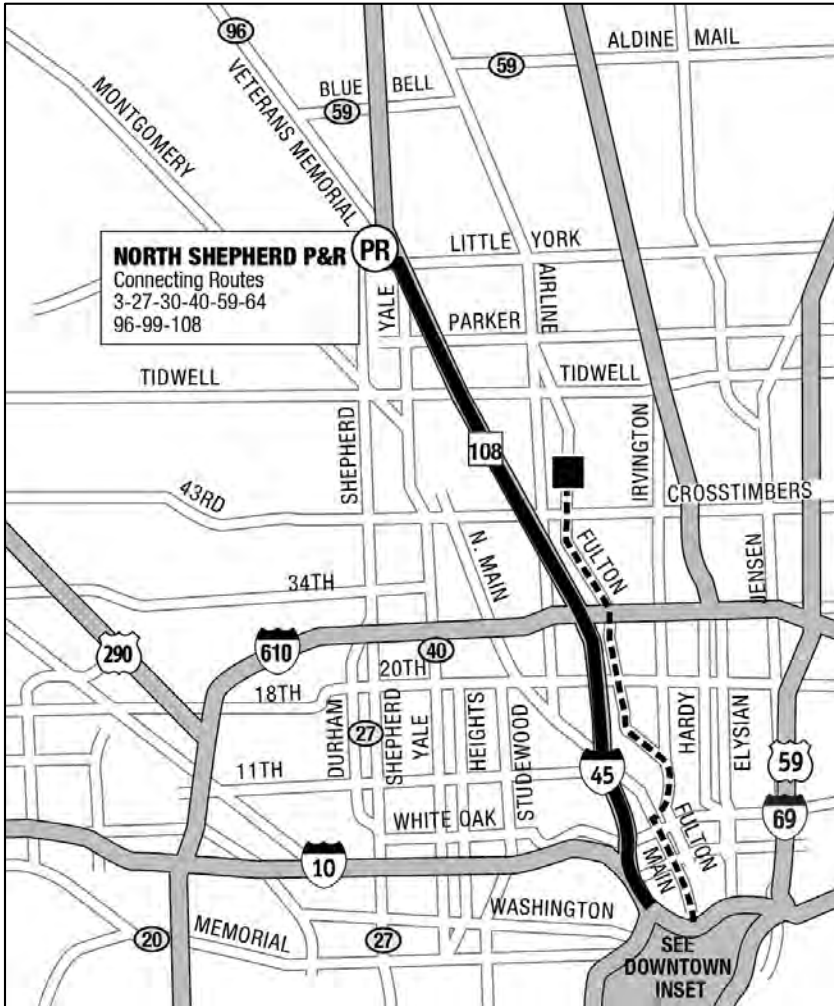

108 VETERANS MEMORIAL EXPRESS

METRO

RideMETRO.org | 713-635-4000

Effective Date: **January 2023**
 Service: **Weekday**
 Direction: **Inbound**

NORTH SHEPHERD P&R	MILAM/ CONGRESS	GRAY/ LABRANCH
5:30am	5:42am	5:50am
5:45	5:57	6:05
6:00	6:12	6:20
6:15	6:27	6:35
6:30	6:42	6:50
6:45	6:57	7:05
7:00	7:13	7:22
7:15	7:28	7:37
7:30	7:43	7:52
7:45	7:59	8:08
8:00	8:14	8:23
8:15	8:29	8:38
8:30	8:44	8:53
8:45	8:59	9:08
9:00	9:14	9:23
9:15	9:29	9:38
9:30	9:44	9:53
3:30pm	3:42pm	3:50pm
3:45	3:57	4:05
4:00	4:13	4:21
4:15	4:28	4:36
4:30	4:44	4:52
4:45	4:59	5:07
5:00	5:14	5:22
5:15	5:29	5:37
5:30	5:44	5:52
5:45	5:59	6:07
6:00	6:13	6:20
6:15	6:28	6:35
6:30	6:43	6:50

108 VETERANS MEMORIAL EXPRESS

METRO

RideMETRO.org | 713-635-4000

Effective Date: **January 2023**
 Service: **Weekday**
 Direction: **Outbound**

GRAY/ LABRANCH	TRAVIS/ CONGRESS	NORTH SHEPHERD P&R
5:55am	6:03am	6:14am
6:10	6:18	6:31
6:25	6:33	6:46
6:40	6:48	7:01
6:55	7:03	7:16
7:10	7:18	7:31
7:25	7:33	7:46
7:40	7:48	8:02
7:55	8:03	8:17
8:10	8:18	8:32
8:25	8:33	8:47
8:40	8:48	9:02
8:55	9:03	9:17
3:00pm	3:10pm	3:23pm
3:15	3:25	3:38
3:30	3:40	3:53
3:45	3:55	4:08
4:00	4:10	4:23
4:15	4:25	4:38
4:30	4:41	4:55
4:45	4:56	5:10
5:00	5:11	5:25
5:15	5:26	5:40
5:30	5:41	5:55
5:45	5:54	6:08
6:00	6:09	6:23
6:15	6:24	6:38
6:30	6:39	6:53
6:45	6:54	7:08
7:00	7:09	7:23

108 VETERANS MEMORIAL EXPRESS

METRO

RideMETRO.org | 713-635-4000

LEGEND

- Regular Route
- METRORail
- METRORail Station
- Connecting Route
- Park & Ride
- Transit Center