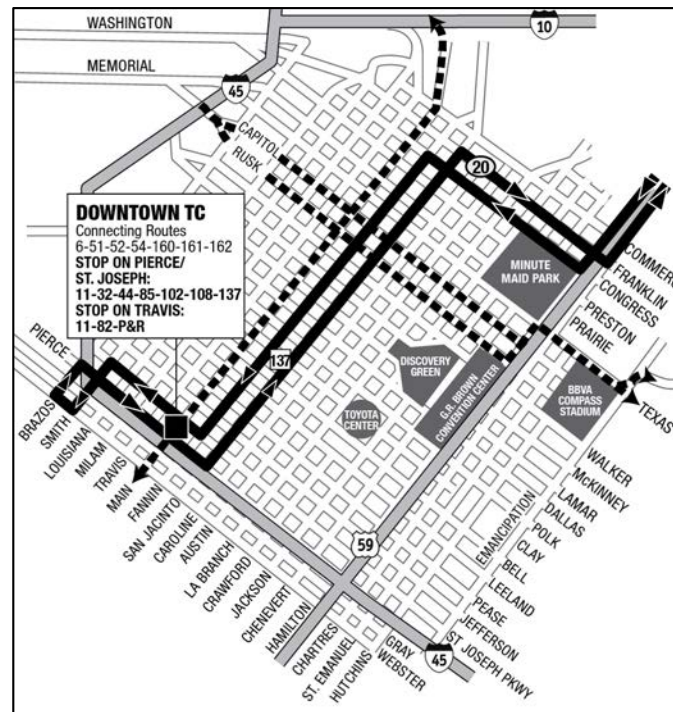

137 NORTHSHORE EXPRESS

METRO

RideMETRO.org | 713-635-4000

LEGEND

- Regular Route
- METRORail
- METRORail Station
- Connecting Route
- Park & Ride
- Transit Center