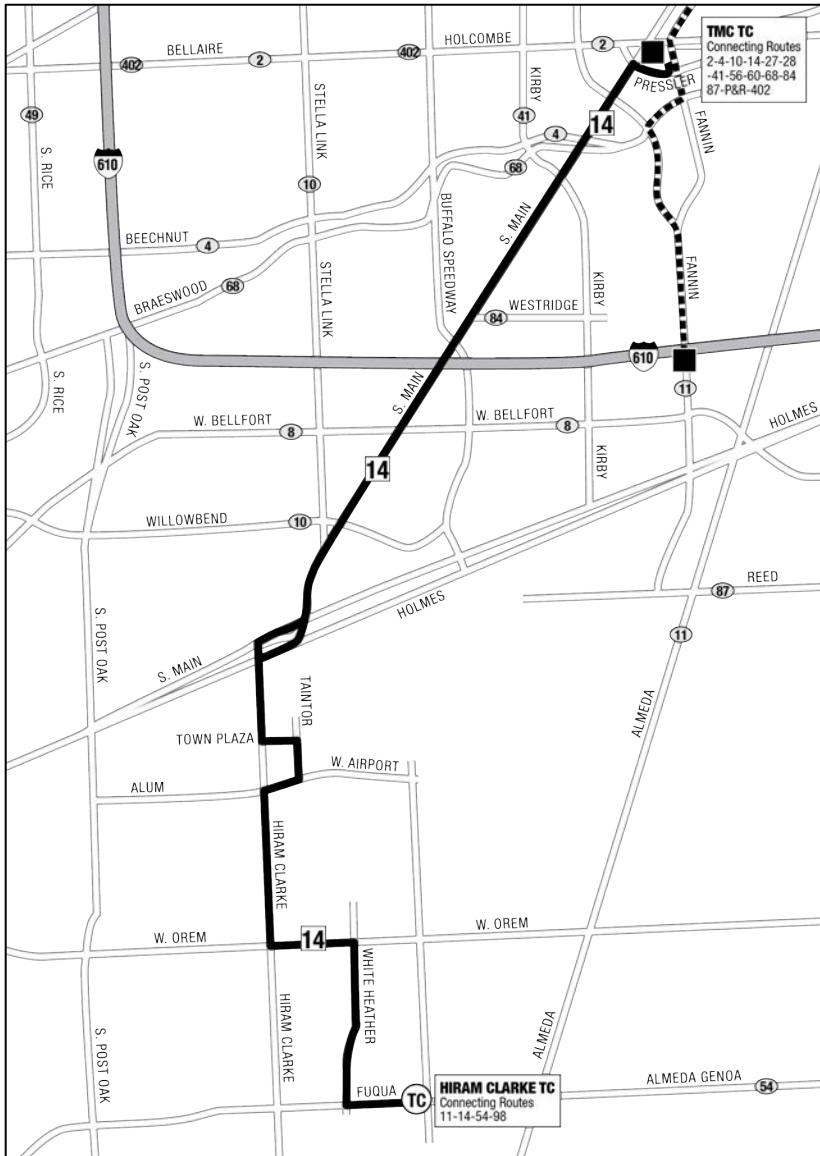

# 14 HIRAM CLARKE

**METRO**

RideMETRO.org | 713-635-4000

Effective Date: **November 8, 2020**  
 Service: **Sunday**  
 Direction: **Southbound**

TMC TC	W. BELLFORT/ S. MAIN	TOWN PLAZA/ TAINTOR	HIRAM CLARKE T.C.
5:00am	5:11am	5:17am	5:27am
5:30	5:41	5:47	5:57
6:00	6:13	6:19	6:30
6:30	6:43	6:49	7:00
7:00	7:13	7:19	7:30
7:30	7:43	7:49	8:00
8:00	8:13	8:19	8:31
8:30	8:43	8:49	9:01
9:00	9:13	9:19	9:31
9:30	9:43	9:49	10:01
10:00	10:13	10:19	10:31
10:30	10:43	10:49	11:01
11:00	11:13	11:19	11:31
11:30	11:43	11:49	<b>12:01pm</b>
<b>12:00pm</b>	<b>12:13pm</b>	<b>12:19pm</b>	<b>12:31</b>
<b>12:30</b>	<b>12:43</b>	<b>12:49</b>	<b>1:01</b>
<b>1:00</b>	<b>1:13</b>	<b>1:19</b>	<b>1:31</b>
<b>1:30</b>	<b>1:43</b>	<b>1:49</b>	<b>2:01</b>
<b>2:00</b>	<b>2:13</b>	<b>2:19</b>	<b>2:31</b>
<b>2:30</b>	<b>2:43</b>	<b>2:49</b>	<b>3:01</b>
<b>3:00</b>	<b>3:13</b>	<b>3:19</b>	<b>3:31</b>
<b>3:30</b>	<b>3:43</b>	<b>3:49</b>	<b>4:01</b>
<b>4:00</b>	<b>4:13</b>	<b>4:19</b>	<b>4:31</b>
<b>4:30</b>	<b>4:43</b>	<b>4:49</b>	<b>5:01</b>
<b>5:00</b>	<b>5:13</b>	<b>5:19</b>	<b>5:31</b>
<b>5:30</b>	<b>5:43</b>	<b>5:49</b>	<b>6:01</b>
<b>6:00</b>	<b>6:13</b>	<b>6:19</b>	<b>6:31</b>
<b>6:30</b>	<b>6:43</b>	<b>6:49</b>	<b>7:01</b>
<b>7:00</b>	<b>7:13</b>	<b>7:19</b>	<b>7:31</b>
<b>7:30</b>	<b>7:43</b>	<b>7:49</b>	<b>8:01</b>
<b>8:00</b>	<b>8:11</b>	<b>8:17</b>	<b>8:27</b>
<b>8:30</b>	<b>8:41</b>	<b>8:47</b>	<b>8:57</b>
<b>9:00</b>	<b>9:11</b>	<b>9:17</b>	<b>9:27</b>
<b>9:30</b>	<b>9:41</b>	<b>9:47</b>	<b>9:57</b>
<b>10:00</b>	<b>10:11</b>	<b>10:17</b>	<b>10:27</b>
<b>10:30</b>	<b>10:41</b>	<b>10:47</b>	<b>10:57</b>
<b>11:00</b>	<b>11:11</b>	<b>11:17</b>	<b>11:27</b>
<b>11:30</b>	<b>11:41</b>	<b>11:47</b>	<b>11:57</b>
12:00am	12:11am	12:17am	12:27am

## LEGEND

- Regular Route
- METRORail
- METRORail Station
- Connecting Route
- Park & Ride
- Transit Center