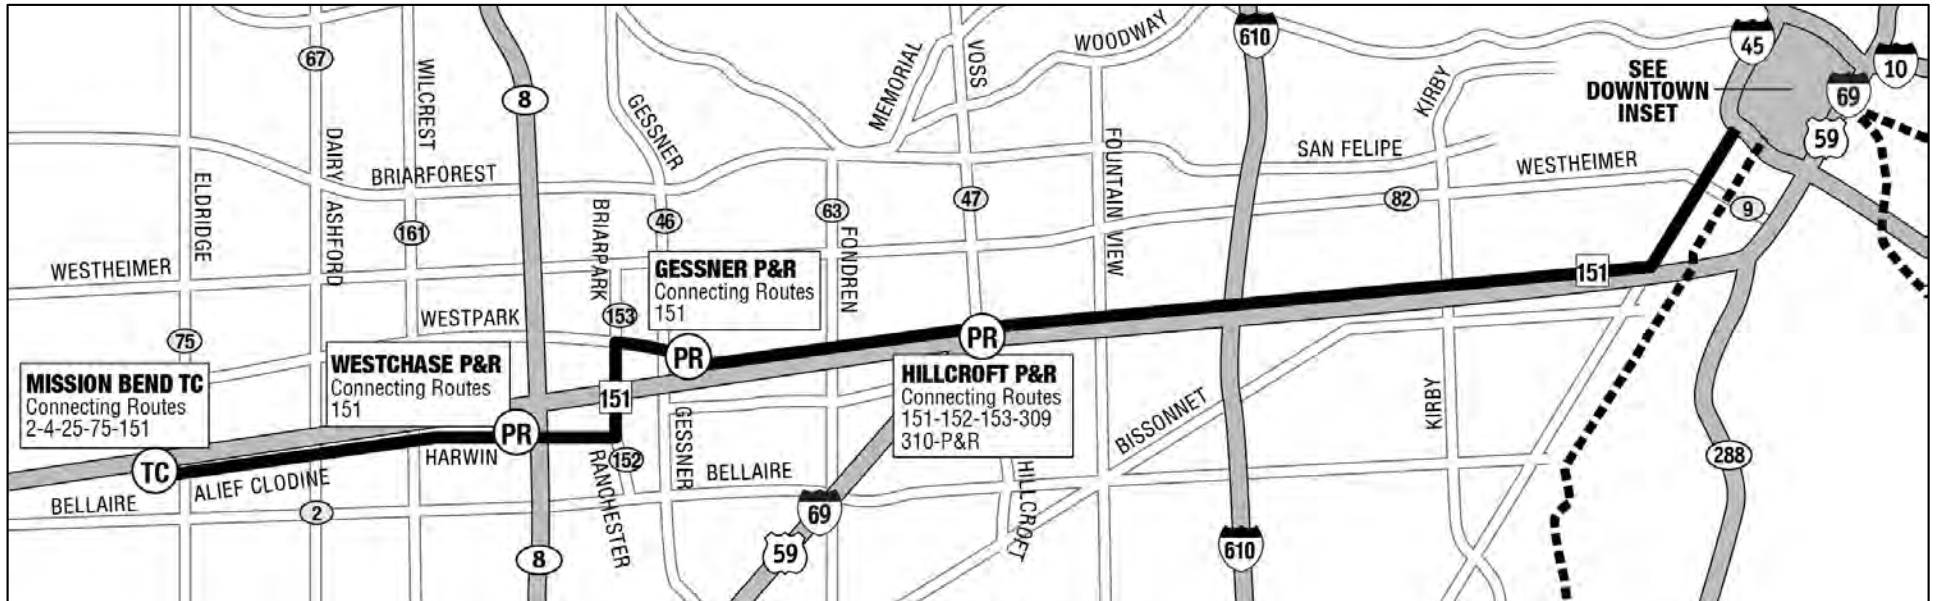

151 WESTPARK EXPRESS

METRO

RideMETRO.org | 713-635-4000