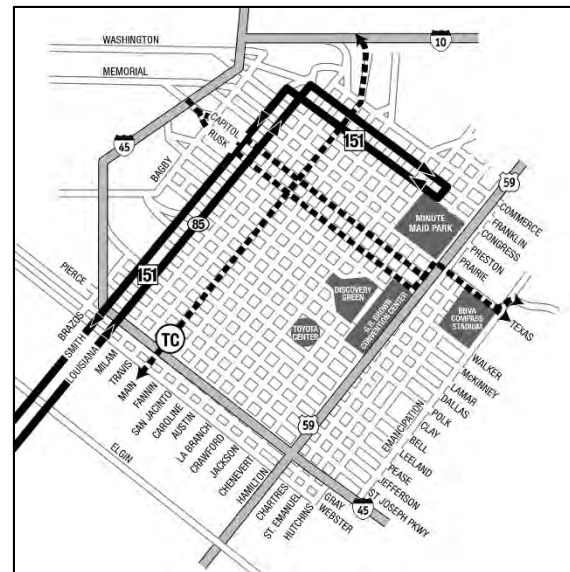

Downtown Inset

LEGEND

- Regular Route
- METRORail
- METRORail Station
- (81) Connecting Route
- (PR) Park & Ride
- (TC) Transit Center