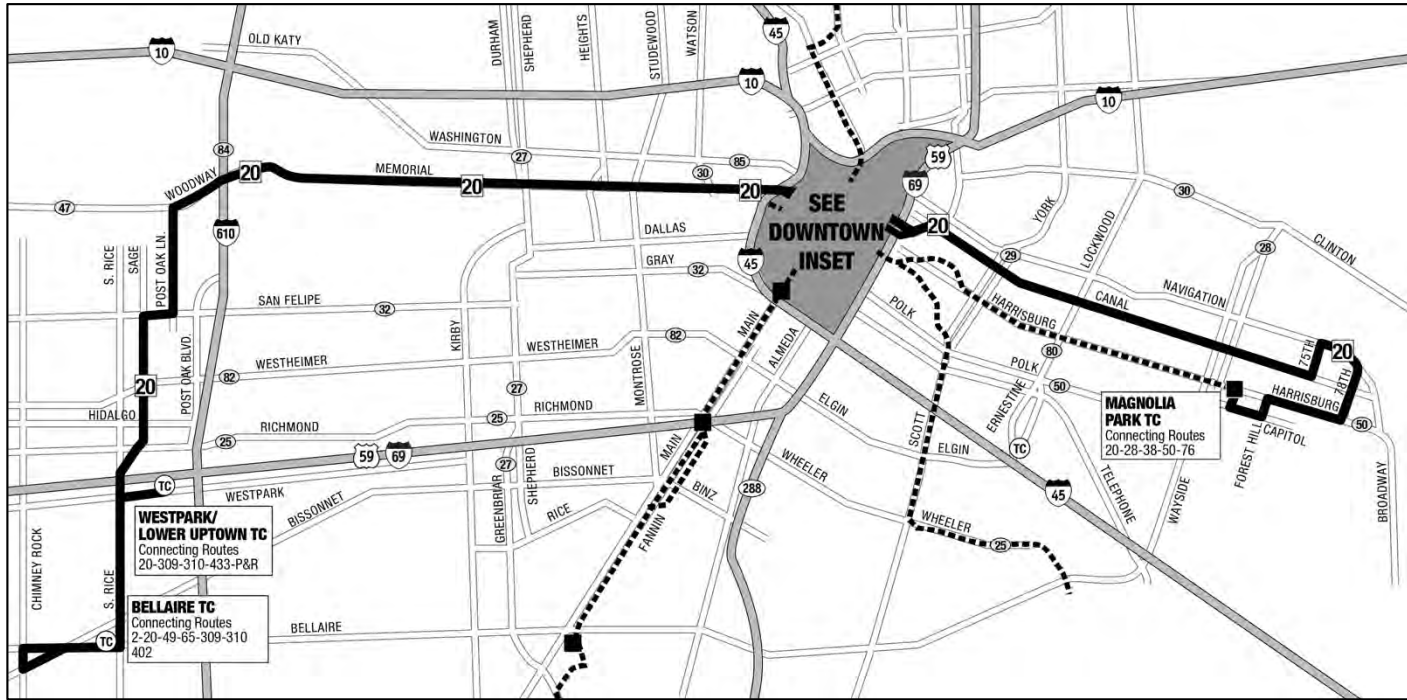

20 CANAL / MEMORIAL

Effective Date: **June 2023**
 Service: **Weekday**
 Direction: **Westbound**

MAGNOLIA PARK T.C.	CANAL/ LOCKWOOD	SMITH/ PRAIRIE	MEMORIAL/ SHEPHERD	WOODWAY/ N. POST OAK	UPTOWN T.C.	BELLAIRE T.C.	CHIMNEY ROCK/ BISSONNET
4:20am	4:37am	4:52am	4:56am	5:03am	5:17am	5:26am	5:29am
4:50	5:07	5:22	5:26	5:33	5:47	5:56	5:59
5:20	5:37	5:52	5:56	6:03	6:17	6:26	6:29
5:40	5:59	6:15	6:19	6:27	6:42	6:51	6:55
5:55	6:14	6:30	6:34	6:42	6:57	7:06	7:10
6:10	6:30	6:47	6:52	7:00	7:16	7:26	7:30
6:20	6:40	6:57	7:02	7:10	7:26	7:36	7:40
6:30	6:53	7:11	7:16	7:24	7:41	7:51	7:55
6:45	7:08	7:26	7:31	7:39	7:56	8:06	8:10
7:00	7:24	7:42	7:48	7:57	8:15	8:25	8:29
7:15	7:39	7:57	8:03	8:12	8:30	8:40	8:44
7:30	7:53	8:10	8:15	8:24	8:41	8:51	8:55
7:45	8:08	8:25	8:30	8:39	8:56	9:06	9:10
8:00	8:23	8:40	8:45	8:54	9:11	9:21	9:25
8:20	8:42	8:58	9:02	9:10	9:26	9:36	9:40
8:35	8:57	9:13	9:17	9:25	9:41	9:51	9:55
8:50	9:12	9:28	9:32	9:40	9:56	10:06	10:10
9:05	9:27	9:43	9:47	9:55	10:11	10:21	10:25
9:20	9:42	9:58	10:02	10:10	10:26	10:36	10:40
9:50	10:12	10:28	10:32	10:40	10:56	11:06	11:10
10:20	10:42	10:58	11:02	11:10	11:26	11:36	11:40
10:50	11:12	11:28	11:32	11:40	11:56	12:06pm	12:10pm
11:20	11:42	11:58	12:02pm	12:10pm	12:26pm	12:36	12:40
11:50	12:12pm	12:28pm	12:32	12:40	12:56	1:06	1:10
12:20pm	12:42	12:58	1:02	1:10	1:26	1:36	1:40
12:50	1:12	1:28	1:32	1:40	1:56	2:06	2:10

20 CANAL / MEMORIAL

METRO

RideMETRO.org | 713-635-4000

Effective Date: **June 2023**
 Service: **Weekday**
 Direction: **Westbound**

MAGNOLIA PARK T.C.	CANAL/ LOCKWOOD	SMITH/ PRAIRIE	MEMORIAL/ SHEPHERD	WOODWAY/ N. POST OAK	UPTOWN T.C.	BELLAIRE T.C.	CHIMNEY ROCK/ BISSONNET
10:50	11:07	11:20	11:25	11:32	11:46	11:54	11:57
11:20	11:37	11:50	11:55	12:02am	12:16am	12:24am	12:27am
12:00am	12:17am	12:30am	12:35am	12:42	12:56	1:04	1:07

20 CANAL / MEMORIAL

Downtown Inset

LEGEND

- Regular Route
- METRORail
- METRORail Station
- 81 Connecting Route
- PR Park & Ride
- TC Transit Center

▲
N