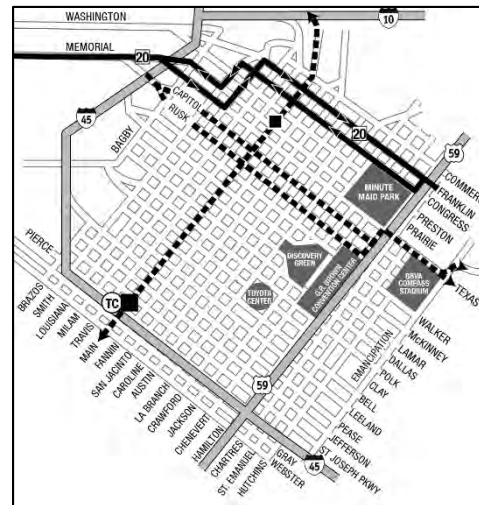

20 CANAL / MEMORIAL

Effective Date: **June 2023**
 Service: **Weekday**
 Direction: **Westbound**

MAGNOLIA PARK T.C.	CANAL/ LOCKWOOD	SMITH/ PRAIRIE	MEMORIAL/ SHEPHERD	WOODWAY/ N. POST OAK	UPTOWN T.C.	BELLAIRE T.C.	CHIMNEY ROCK/ BISSONNET
4:20am	4:37am	4:52am	4:56am	5:03am	5:17am	5:26am	5:29am
4:50	5:07	5:22	5:26	5:33	5:47	5:56	5:59
5:20	5:37	5:52	5:56	6:03	6:17	6:26	6:29
5:40	5:59	6:15	6:19	6:27	6:42	6:51	6:55
5:55	6:14	6:30	6:34	6:42	6:57	7:06	7:10
6:10	6:30	6:47	6:52	7:00	7:16	7:26	7:30
6:20	6:40	6:57	7:02	7:10	7:26	7:36	7:40
6:30	6:53	7:11	7:16	7:24	7:41	7:51	7:55
6:45	7:08	7:26	7:31	7:39	7:56	8:06	8:10
7:00	7:24	7:42	7:48	7:57	8:15	8:25	8:29
7:15	7:39	7:57	8:03	8:12	8:30	8:40	8:44
7:30	7:53	8:10	8:15	8:24	8:41	8:51	8:55
7:45	8:08	8:25	8:30	8:39	8:56	9:06	9:10
8:00	8:23	8:40	8:45	8:54	9:11	9:21	9:25
8:20	8:42	8:58	9:02	9:10	9:26	9:36	9:40
8:35	8:57	9:13	9:17	9:25	9:41	9:51	9:55
8:50	9:12	9:28	9:32	9:40	9:56	10:06	10:10
9:05	9:27	9:43	9:47	9:55	10:11	10:21	10:25
9:20	9:42	9:58	10:02	10:10	10:26	10:36	10:40
9:50	10:12	10:28	10:32	10:40	10:56	11:06	11:10
10:20	10:42	10:58	11:02	11:10	11:26	11:36	11:40
10:50	11:12	11:28	11:32	11:40	11:56	12:06pm	12:10pm
11:20	11:42	11:58	12:02pm	12:10pm	12:26pm	12:36	12:40
11:50	12:12pm	12:28pm	12:32	12:40	12:56	1:06	1:10
12:20pm	12:42	12:58	1:02	1:10	1:26	1:36	1:40
12:50	1:12	1:28	1:32	1:40	1:56	2:06	2:10

20 CANAL / MEMORIAL

METRO

RideMETRO.org | 713-635-4000

Effective Date: **June 2023**
 Service: **Weekday**
 Direction: **Westbound**

MAGNOLIA PARK T.C.	CANAL/ LOCKWOOD	SMITH/ PRAIRIE	MEMORIAL/ SHEPHERD	WOODWAY/ N. POST OAK	UPTOWN T.C.	BELLAIRE T.C.	CHIMNEY ROCK/ BISSONNET
10:50	11:07	11:20	11:25	11:32	11:46	11:54	11:57
11:20	11:37	11:50	11:55	12:02am	12:16am	12:24am	12:27am
12:00am	12:17am	12:30am	12:35am	12:42	12:56	1:04	1:07

20 CANAL / MEMORIAL

Downtown Inset

LEGEND

- Regular Route
- METRORail
- METRORail Station
- 81 Connecting Route
- PR Park & Ride
- TC Transit Center

▲
N