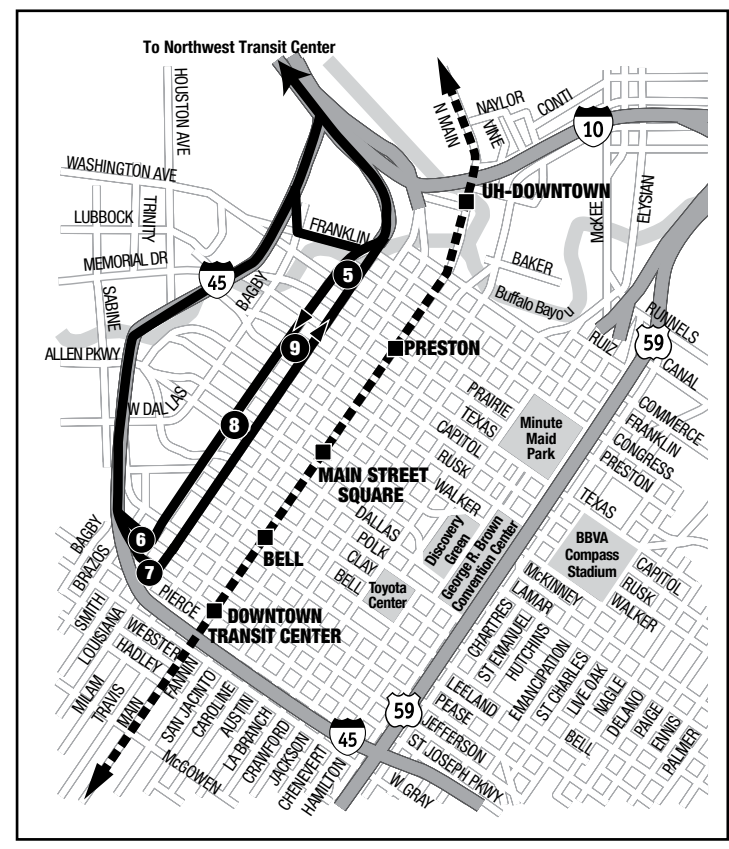

Northwest Corridor

August 2023

216 / 214

West Little York / Northwest Station
\$3.25 each way

217

Cypress
\$4.50 each way

219

Cypress / Northwest Station / West Little York
\$3.25 each way

Downtown Area

216 West Little York / 214 Northwest Station
 217 Cypress (Limited Stops)
 219 Cypress / Northwest Station / West Little York

Morning, Inbound:
 Northwest Transit Center, Franklin & Bagby, Smith & Preston, Rusk, McKinney, Dallas, Clay, Pease, Jefferson

Afternoon, Outbound:
 Louisiana & St. Joseph, Pease, Bell, Lamar, Walker, Capitol, Congress, Northwest Transit Center

LEGEND / LEYENDA

-  Regular Route / Ruta Regular
-  METRORail
-  METRORail Station / Estación de METRORail
-  Point where time is shown on schedule. Time points can be used as references to estimate when the bus will arrive at your stop. / Puntos marcados en el horario. Con estos puntos se puede calcular la hora de llegada del autobús a su parada.

West Little York Park & Ride Lot
 To/from Downtown = approximately 35 minutes
 Ida/vuelta desde el centro = aproximadamente 35 minutos

Customer Information / Información para el Cliente

Route, Schedule, METRO Q® Fare Card and METRO Day Pass
 Información de Rutas, Horarios, METRO Q® Fare Card y METRO Day Pass