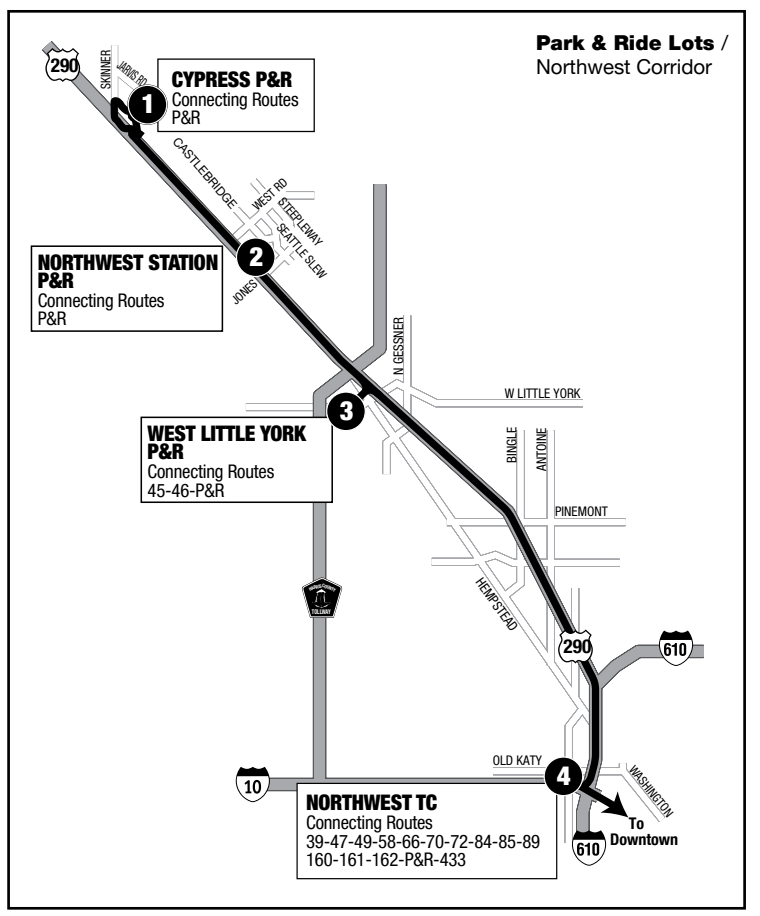

Northwest Corridor

August 2023

216 / 214

West Little York / Northwest Station
\$3.25 each way

217

Cypress
\$4.50 each way

219

Cypress / Northwest Station / West Little York
\$3.25 each way

Downtown Area

216 West Little York / 214 Northwest Station
 217 Cypress (Limited Stops)
 219 Cypress / Northwest Station / West Little York

Morning, Inbound:
 Northwest Transit Center, Franklin & Bagby, Smith & Preston, Rusk, McKinney, Dallas, Clay, Pease, Jefferson

Afternoon, Outbound:
 Louisiana & St. Joseph, Pease, Bell, Lamar, Walker, Capitol, Congress, Northwest Transit Center

LEGEND / LEYENDA

-  Regular Route / Ruta Regular
-  METRORail
-  METRORail Station / Estación de METRORail
-  Point where time is shown on schedule. Time points can be used as references to estimate when the bus will arrive at your stop. / Puntos marcados en el horario. Con estos puntos se puede calcular la hora de llegada del autobús a su parada.

West Little York Park & Ride Lot
 To/from Downtown = approximately 35 minutes
 Ida/vuelta desde el centro = aproximadamente 35 minutos

Customer Information / Información para el Cliente

Route, Schedule, METRO Q® Fare Card and METRO Day Pass
 Información de Rutas, Horarios, METRO Q® Fare Card y METRO Day Pass