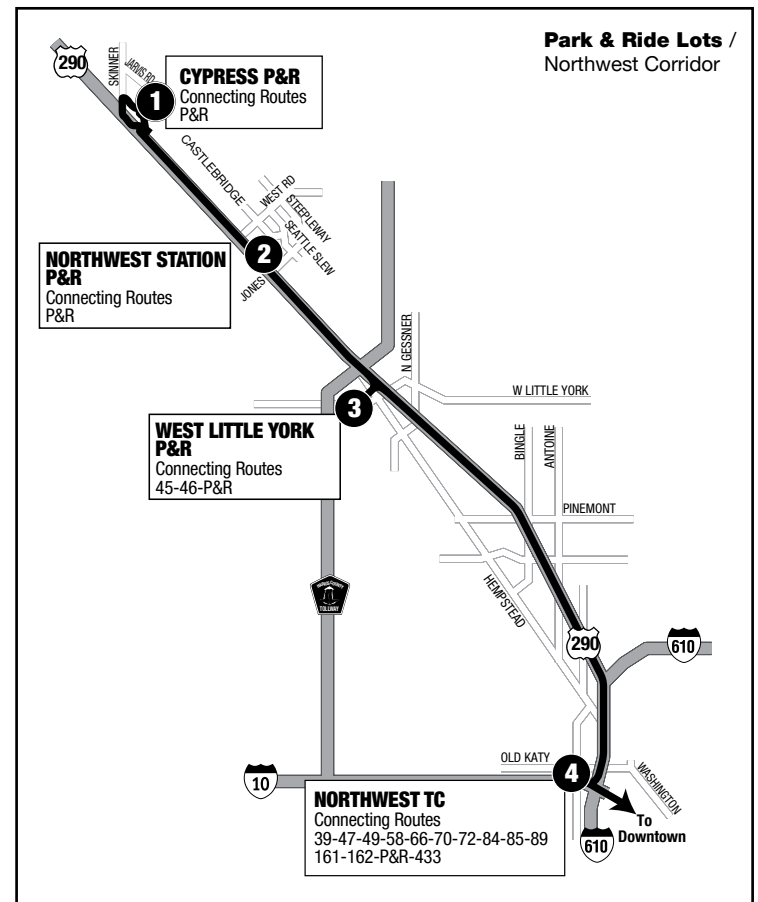

Downtown Area

- 216 West Little York / 214 Northwest Station
- 217 Cypress (Limited Stops)
- 219 Cypress / Northwest Station / West Little York

Morning, Inbound:

Northwest Transit Center, Franklin & Bagby, Smith & Preston, Rusk, McKinney, Dallas, Clay, Pease, Jefferson

Afternoon, Outbound:

Louisiana & St. Joseph, Pease, Bell, Lamar, Walker, Capitol, Congress, Northwest Transit Center

LEGEND

- Regular Route / Ruta regular
- Timepoint / Punto de tiempo
- Connecting Routes / Rutas de conexión
- METRO Rail
- METRO Rail Station / Estación de METRO Rail
- Park & Ride
- Transit Center / Centro de Tránsito

216 West Little York / 214 Northwest Station Weekday Inbound / Día de semana hacia la ciudad

Northwest Station Park & Ride	West Little York Park & Ride	Northwest Transit Center	Smith & Preston	Smith & Jefferson	Louisiana & St. Joseph
2	3	4	5	6	7
Timepoints / Puntos de tiempo					
Morning					
4:45am	4:52am	5:05am	5:17am	5:25am	
5:00	5:07	5:20	5:32	5:40	
5:15	5:22	5:35	5:47	5:55	
5:30	5:37	5:50	6:02	6:10	
5:45	5:52	6:05	6:17	6:25	
6:00	6:07	6:20	6:32	6:40	
6:15	6:22	6:35	6:47	6:55	
6:30	6:38	6:52	7:05	7:15	
6:40	6:48	7:02	7:15	7:25	
6:50	6:58	7:12	7:25	7:35	
7:00	7:08	7:22	7:35	7:45	
7:10	7:18	7:32	7:45	7:55	
7:30	7:37	7:50	8:02	8:11	
7:45	7:52	8:05	8:17	8:26	
8:00	8:07	8:20	8:32	8:41	
8:15	8:22	8:35	8:47	8:56	
8:30	8:37	8:50	9:02	9:11	
8:45	8:52	9:05	9:17	9:26	
Afternoon					
3:34pm				4:04pm	
3:49				4:19	
4:04				4:34	
4:19				4:49	
4:34				5:04	
4:44				5:14	
5:04				5:34	
5:16				5:46	
5:26				5:56	
5:46				6:16	
5:56				6:26	