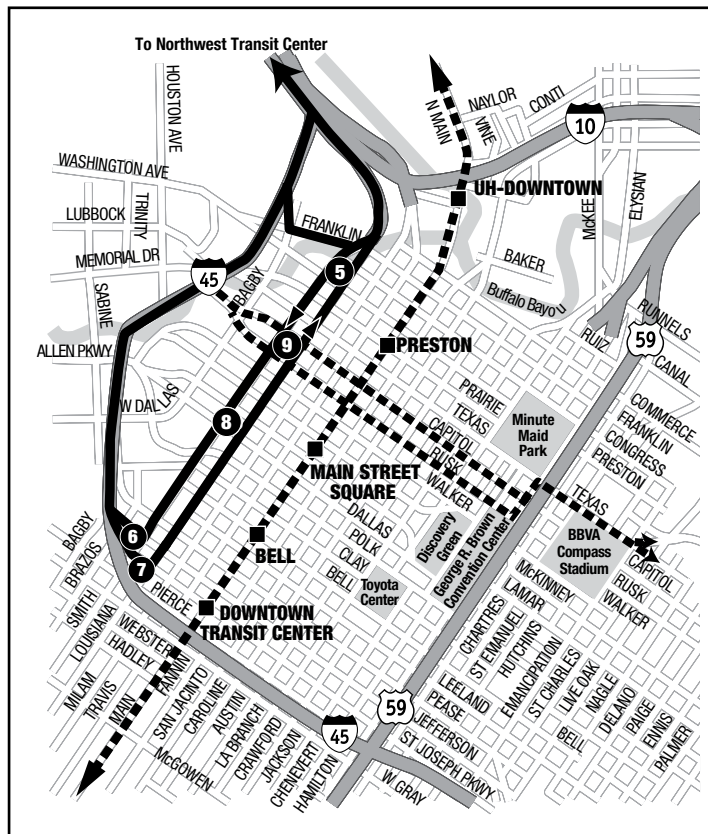

Northwest Corridor

January 2025

216 / 214

West Little York / Northwest Station
\$3.25 each way

217

Cypress
\$4.50 each way

219

Cypress / Northwest Station / West Little York
\$3.25 each way

Downtown Area

- 216 West Little York / 214 Northwest Station
- 217 Cypress (Limited Stops)
- 219 Cypress / Northwest Station / West Little York

Morning, Inbound:

Northwest Transit Center, Franklin & Bagby, Smith & Preston, Rusk, McKinney, Dallas, Clay, Pease, Jefferson

Afternoon, Outbound:

Louisiana & St. Joseph, Pease, Bell, Lamar, Walker, Capitol, Congress, Northwest Transit Center

LEGEND

- Regular Route / Ruta regular
- Timepoint / Punto de tiempo
- Connecting Routes / Rutas de conexión
- METRO Rail
- METRO Rail Station / Estación de METRO Rail
- Park & Ride
- Transit Center / Centro de Tránsito

216 West Little York / 214 Northwest Station Weekday Inbound / Día de semana hacia la ciudad

Northwest Station Park & Ride	West Little York Park & Ride	Northwest Transit Center	Smith & Preston	Smith & Jefferson	Louisiana & St. Joseph
2	3	4	5	6	7
Timepoints / Puntos de tiempo					
Morning					
4:45am	4:52am	5:05am	5:17am	5:25am	
5:00	5:07	5:20	5:32	5:40	
5:15	5:22	5:35	5:47	5:55	
5:30	5:37	5:50	6:02	6:10	
5:45	5:52	6:05	6:17	6:25	
6:00	6:07	6:20	6:32	6:40	
6:15	6:22	6:35	6:47	6:55	
6:30	6:38	6:52	7:05	7:15	
6:40	6:48	7:02	7:15	7:25	
6:50	6:58	7:12	7:25	7:35	
7:00	7:08	7:22	7:35	7:45	
7:10	7:18	7:32	7:45	7:55	
7:30	7:37	7:50	8:02	8:11	
7:45	7:52	8:05	8:17	8:26	
8:00	8:07	8:20	8:32	8:41	
8:15	8:22	8:35	8:47	8:56	
8:30	8:37	8:50	9:02	9:11	
8:45	8:52	9:05	9:17	9:26	
Afternoon					
3:34pm				4:04pm	
3:49				4:19	
4:04				4:34	
4:19				4:49	
4:34				5:04	
4:44				5:14	
5:04				5:34	
5:16				5:46	
5:26				5:56	
5:46				6:16	
5:56				6:26	