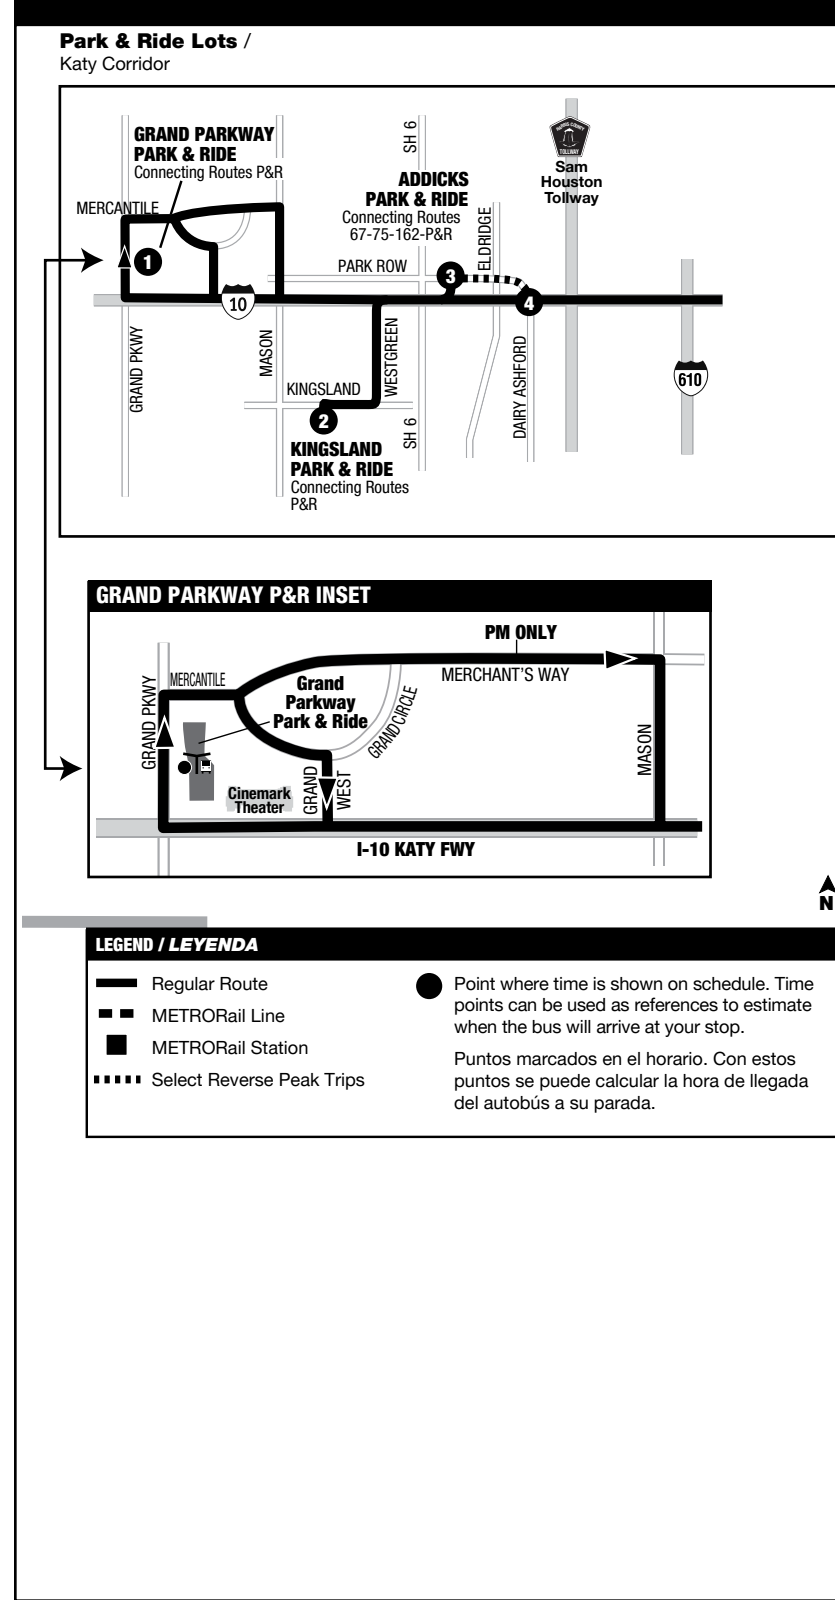

Travel Times / Tiempo del Viaje

Grand Parkway Park & Ride Lot
To/from Downtown = approximately 50 minutes
Ida/vuelta desde el centro = aproximadamente 50 minutos

Kingsland Park & Ride Lot
To/from Downtown = approximately 45 minutes
Ida/vuelta desde el centro = aproximadamente 45 minutos

Addicks Park & Ride Lot
To/from Downtown = approximately 35 minutes
Ida/vuelta desde el centro = aproximadamente 35 minutos

Customer Information / Información para el Cliente

Route, Schedule, METRO Q® Fare Card and METRO Day Pass
Información de Rutas, Horarios, METRO Q® Fare Card y METRO Day Pass

Information/Información 713-635-4000

Public Comments/ Comentarios Públicos 713-658-0180

Lost and Found/Objetos Perdidos 713-658-0854

Telecommunication Device for the Deaf (TDD) / Dispositivo de Telecomunicación para Sordos (TDD) 713-635-6993

METRO Police/Policia 713-224-COPS (2677)

METRO RideStore
1900 Main: Mon.-Fri./Lun.-Vie ..... 8 a.m.-5 p.m.
1001 Travis: Mon.-Fri./Lun.-Vie ..... 8 a.m.-5 p.m.

METRO Lost and Found/METRO Objetos Perdidos
1900 Main: Mon.-Fri./Lun.-Vie ..... 8 a.m.-5 p.m.

For METRO information in additional languages, please call 713-635-4000.
Para información de METRO en lenguajes adicionales, por favor llame al 713-635-4000.

Để có thông tin về METRO bằng nhiều ngôn ngữ phụ, xin gọi 713-635-4000.

Katy Corridor Route Map / Mapa de la ruta