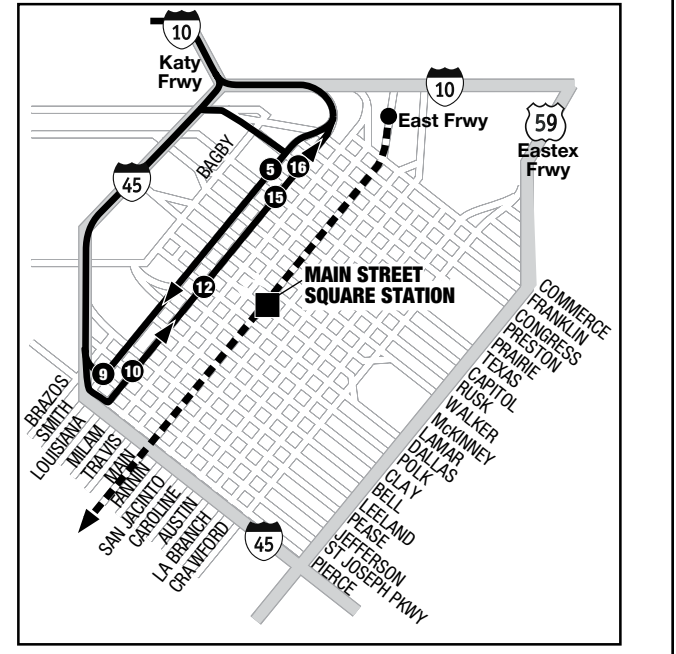

Inbound Hacia la ciudad	221 Downtown 222 Downtown 228 Downtown 229 Downtown
Outbound Hacia las afueras de la ciudad	221 Kingsland 222 Grand Parkway 228 Addicks 229 Grand Parkway / Kingsland / Addicks

Travel Times / Tiempo del Viaje

Addicks Park & Ride Lot
To/from Downtown = approximately 35 minutes
Ida/vuelta desde el centro = aproximadamente 35 minutos

Customer Information / Información para el Cliente

Route, Schedule, METRO Q® Fare Card and METRO Day Pass
Información de Rutas, Horarios, METRO Q® Fare Card y METRO Day Pass

Katy Corridor Route Map / Mapa de la ruta

Downtown Area

221 Kingsland • 228 Addicks • 229 Grand Parkway / Kingsland / Addicks

Downtown Area

222 Grand Parkway

Limited Stops

Morning, Inbound:
Smith @ Prairie, Walker, Lamar, Bell & Pease, Travis @ St Joseph

Afternoon, Outbound:
Travis @ St Joseph, Louisiana @ Leeland, Clay, Dallas, McKinney & Texas