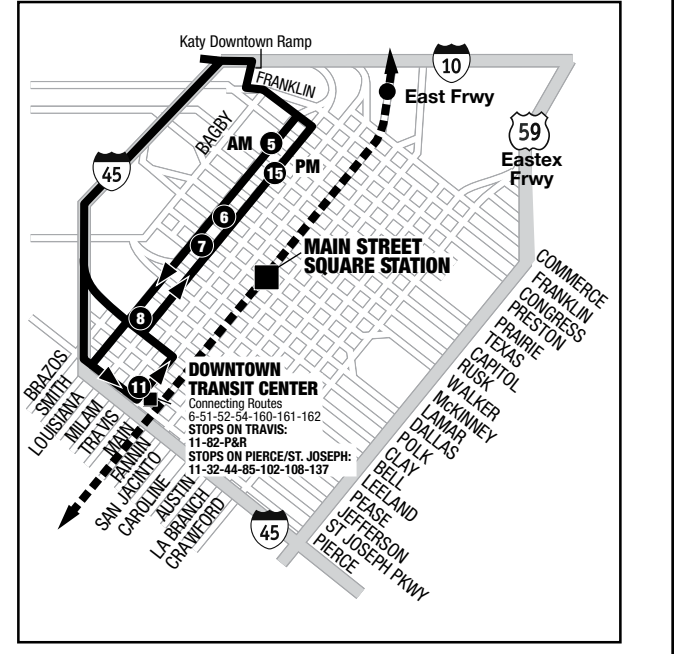

Inbound Hacia la ciudad	221 Downtown 222 Downtown 228 Downtown 229 Downtown
Outbound Hacia las afueras de la ciudad	221 Kingsland 222 Grand Parkway 228 Addicks 229 Grand Parkway / Kingsland / Addicks

Travel Times / Tiempo del Viaje

Grand Parkway Park & Ride Lot
To/from Downtown = approximately 50 minutes
Ida/vuelta desde el centro = aproximadamente 50 minutos

Kingsland Park & Ride Lot
To/from Downtown = approximately 45 minutes
Ida/vuelta desde el centro = aproximadamente 45 minutos

Katy Corridor Route Map / Mapa de la ruta

Downtown Area

221 Kingsland • 228 Addicks • 229 Grand Parkway / Kingsland / Addicks

Downtown Area

222 Grand Parkway

Limited Stops

Morning, Inbound:
Smith @ Prairie, Walker, Lamar, Bell & Pease, Travis @ St Joseph

Afternoon, Outbound:
Travis @ St Joseph, Louisiana @ Leeland, Clay, Dallas, McKinney & Texas