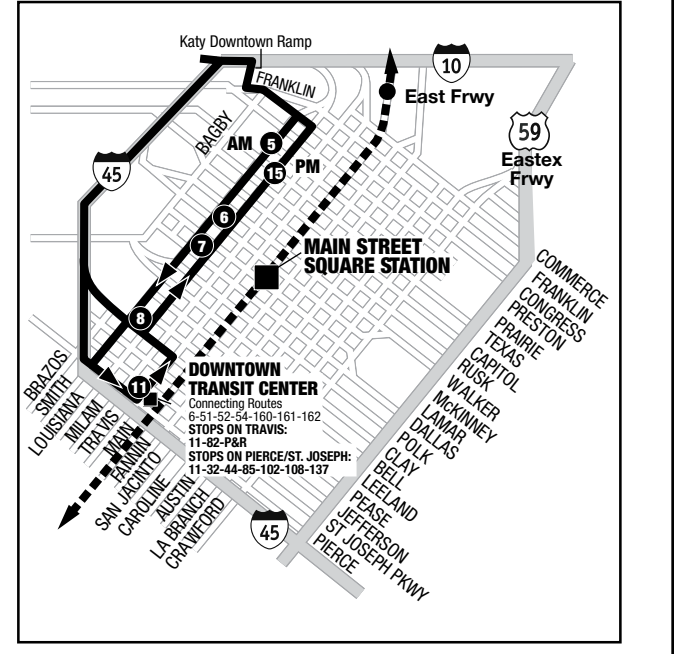

Katy Corridor Route Map / Mapa de la ruta

Downtown Area

221 Kingsland • 228 Addicks • 229 Grand Parkway / Kingsland / Addicks

Downtown Area

222 Grand Parkway

Limited Stops

Morning, Inbound:
Smith @ Prairie, Walker, Lamar, Bell & Pease, Travis @ St Joseph

228 Addicks Weekday Inbound /

Día de semana hacia la ciudad

Addicks Park & Ride	Dairy Ashford & I-10	Smith & Prairie	Smith & St. Joseph	Louisiana & Jefferson
3	4	5	9	10
Morning				
4:55am		5:16am	5:23am	
5:10		5:31	5:38	
5:25		5:46	5:53	
5:40		6:02	6:11	
5:55		6:17	6:26	
6:10		6:35	6:44	
6:20		6:45	6:54	
6:30		6:55	7:04	
6:40		7:05	7:14	
6:50		7:15	7:24	
7:00		7:29	7:38	
7:10		7:39	7:48	
7:20		7:49	7:58	
7:30		7:59	8:08	
7:40		8:09	8:18	
7:55		8:24	8:33	
8:10		8:37	8:45	
8:25		8:52	9:00	
8:40		9:05	9:13	
9:00		9:25	9:33	
Afternoon				
3:07pm	3:11pm			3:45pm
3:22	3:26			4:00
3:37	3:41			4:15
3:54	3:58			4:32
4:04	4:08			4:42
4:14	4:18			4:52
4:24	4:28			5:02
4:38	4:42			5:16
4:48	4:52			5:26
5:11	5:15			5:49
5:31	5:35			6:09
5:51	5:55			6:29