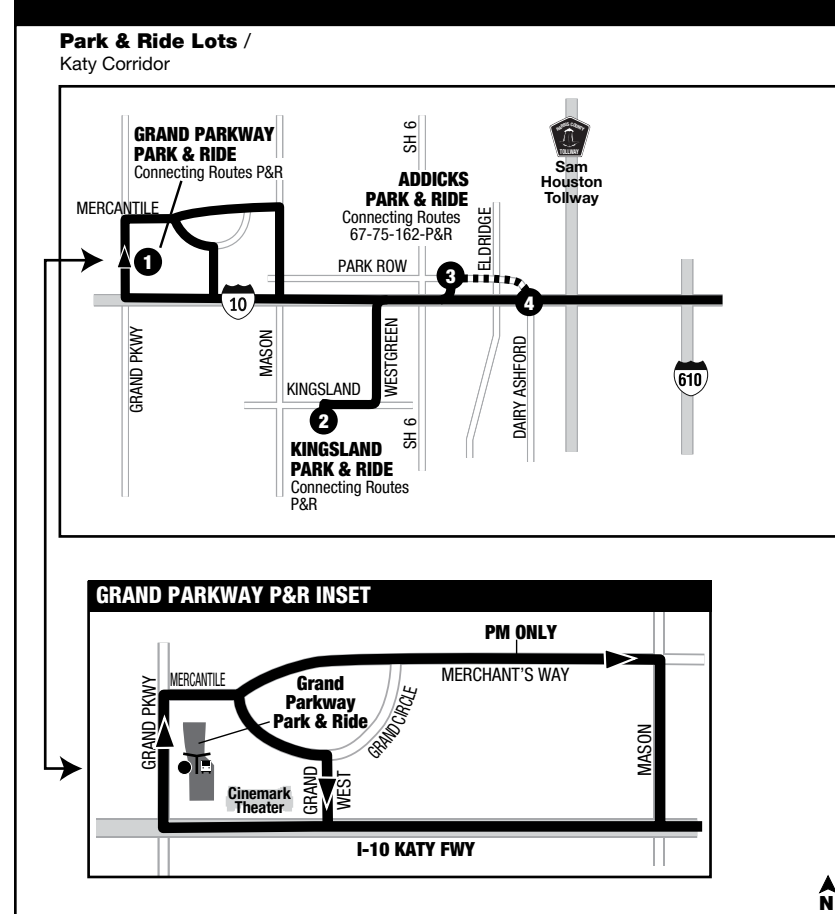

Katy Corridor Route Map / Mapa de la ruta

Downtown Area

221 Kingsland • 228 Addicks • 229 Grand Parkway / Kingsland / Addicks

Downtown Area

222 Grand Parkway

Limited Stops

Morning, Inbound:
Smith @ Prairie, Walker, Lamar, Bell & Pease, Travis @ St Joseph

228 Addicks Weekday Inbound /

Día de semana hacia la ciudad

Addicks Park & Ride	Dairy Ashford & I-10	Smith & Prairie	Smith & St. Joseph	Louisiana & Jefferson
3	4	5	9	10
Morning				
4:55am		5:16am	5:23am	
5:10		5:31	5:38	
5:25		5:46	5:53	
5:40		6:02	6:11	
5:55		6:17	6:26	
6:10		6:35	6:44	
6:20		6:45	6:54	
6:30		6:55	7:04	
6:40		7:05	7:14	
6:50		7:15	7:24	
7:00		7:29	7:38	
7:10		7:39	7:48	
7:20		7:49	7:58	
7:30		7:59	8:08	
7:40		8:09	8:18	
7:55		8:24	8:33	
8:10		8:37	8:45	
8:25		8:52	9:00	
8:40		9:05	9:13	
9:00		9:25	9:33	
Afternoon				
3:07pm	3:11pm			3:45pm
3:22	3:26			4:00
3:37	3:41			4:15
3:54	3:58			4:32
4:04	4:08			4:42
4:14	4:18			4:52
4:24	4:28			5:02
4:38	4:42			5:16
4:48	4:52			5:26
5:11	5:15			5:49
5:31	5:35			6:09
5:51	5:55			6:29