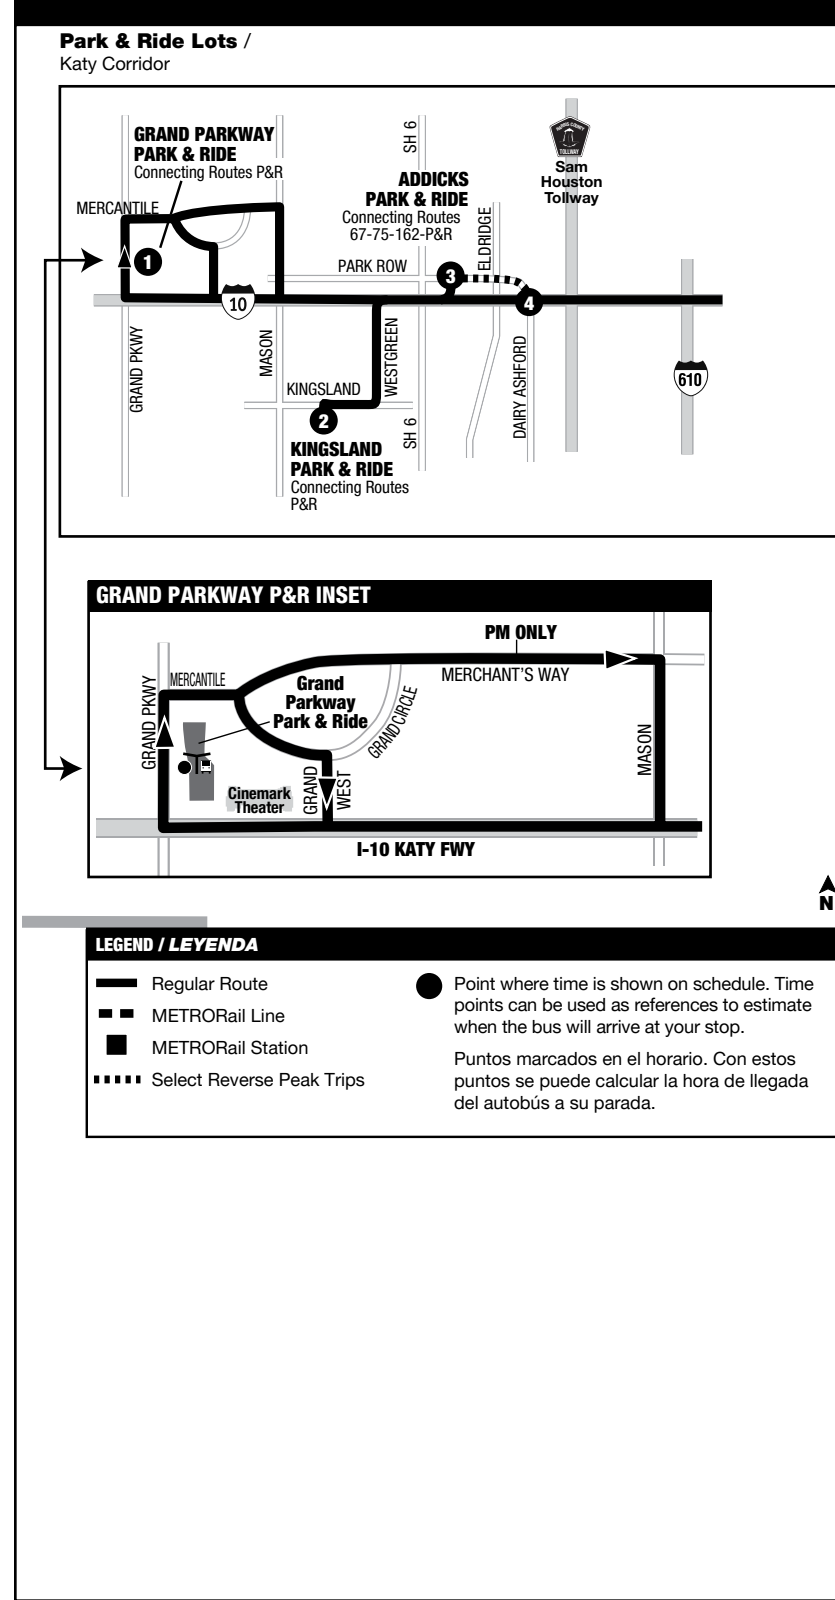

Customer Information / Información para el Cliente

Route, Schedule, METRO Q® Fare Card and METRO Day Pass
Información de Rutas, Horarios, METRO Q® Fare Card y METRO Day Pass

Information/Información 713-635-4000

Public Comments/ Comentarios Públicos 713-658-0180

Lost and Found/Objetos Perdidos. 713-658-0854

Telecommunication Device for the Deaf (TDD) / Dispositivo de Telecomunicación para Sordos (TDD) 713-635-6993

METRO Police/Policia 713-224-COPS (2677)

METRO RideStore
1900 Main: Mon.-Fri./Lun-Vie . . . . . 7 a.m.-6 p.m.
1001 Travis: Mon.-Fri./Lun-Vie . . . . . 8 a.m.-5 p.m.
1604 West Bellfort: Mon.-Fri./Lun-Vie . . . . . 6 a.m.-5 p.m.
7373 Old Katy Rd: Mon.-Fri./Lun-Vie . . . . . 7 a.m.-5 p.m.

METRO Lost and Found/METRO Objetos Perdidos
1900 Main: Mon.-Fri./Lun-Vie . . . . . 7 a.m.-6 p.m.

For METRO information in additional languages, please call 713-635-4000.
Para información de METRO en lenguajes adicionales, por favor llame al 713-635-4000.

Để có thông tin về METRO bằng nhiều ngôn ngữ phụ, xin gọi 713-635-4000.

Katy Corridor Route Map / Mapa de la ruta