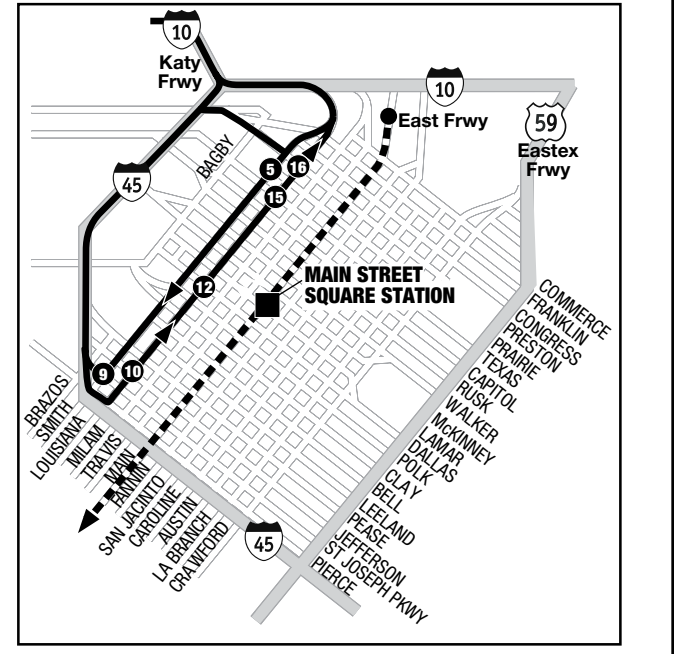

Addicks Park & Ride Lot
To/from Downtown = approximately 35 minutes
Ida/vuelta desde el centro = aproximadamente 35 minutos

Customer Information / Información para el Cliente

Route, Schedule, METRO Q® Fare Card and METRO Day Pass
Información de Rutas, Horarios, METRO Q® Fare Card y METRO Day Pass

Để có thông tin về METRO bằng nhiều ngôn ngữ phụ, xin gọi 713-635-4000.

Katy Corridor Route Map / Mapa de la ruta

Downtown Area

221 Kingsland • 228 Addicks • 229 Grand Parkway / Kingsland / Addicks

Downtown Area

222 Grand Parkway

Limited Stops

Morning, Inbound:
Smith @ Prairie, Walker, Lamar, Bell & Pease, Travis @ St Joseph

Afternoon, Outbound:
Travis @ St Joseph, Louisiana @ Leeland, Clay, Dallas, McKinney & Texas

228 Addicks Weekday Inbound /

Día de semana hacia la ciudad

Addicks Park & Ride	Dairy Ashford & I-10	Smith & Prairie	Smith & St. Joseph	Louisiana & Jefferson
3	4	5	9	10
Timepoints / Puntos de tiempo				
Morning				
4:55am		5:16am		5:23am
5:10		5:31		5:38
5:25		5:46		5:53
5:40		6:02		6:11
5:55		6:17		6:26
6:10		6:35		6:44
6:20		6:45		6:54
6:30		6:55		7:04
6:40		7:05		7:14
6:50		7:15		7:24
7:00		7:29		7:38
7:10		7:39		7:48
7:20		7:49		7:58
7:30		7:59		8:08
7:40		8:09		8:18
7:55		8:24		8:33
8:10		8:37		8:45
8:25		8:52		9:00
8:40		9:05		9:13
9:00		9:25		9:33
9:30		9:55		10:03
Afternoon				
3:07pm	3:11pm			3:45pm
3:22	3:26			4:00
3:37	3:41			4:15
3:54	3:58			4:32
4:04	4:08			4:42
4:14	4:18			4:52
4:24	4:28			5:02
4:38	4:42			5:16
4:48	4:52			5:26
5:11	5:15			5:49
5:31	5:35			6:09
5:51	5:55			6:29