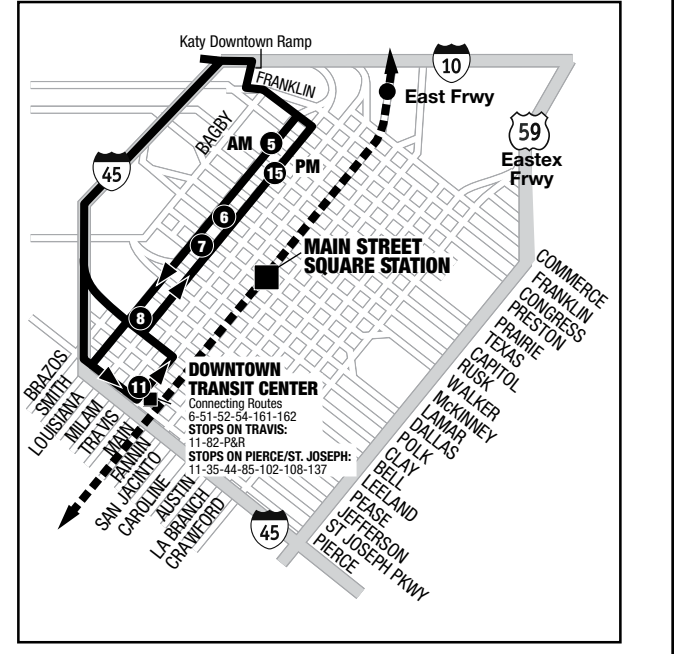

Để có thông tin về METRO bằng nhiều ngôn ngữ phụ, xin gọi 713-635-4000.

Katy Corridor Route Map / Mapa de la ruta

Downtown Area

221 Kingsland • 228 Addicks • 229 Grand Parkway / Kingsland / Addicks

Downtown Area

222 Grand Parkway

Limited Stops

Morning, Inbound:
Smith @ Prairie, Walker, Lamar, Bell & Pease, Travis @ St Joseph

Afternoon, Outbound:
Travis @ St Joseph, Louisiana @ Leeland, Clay, Dallas, McKinney & Texas

228 Addicks Weekday Inbound /

Día de semana hacia la ciudad

Addicks Park & Ride	Dairy Ashford & I-10	Smith & Prairie	Smith & St. Joseph	Louisiana & Jefferson
3	4	5	9	10
Timepoints / Puntos de tiempo				
Morning				
4:55am		5:16am		5:23am
5:10		5:31		5:38
5:25		5:46		5:53
5:40		6:02		6:11
5:55		6:17		6:26
6:10		6:35		6:44
6:20		6:45		6:54
6:30		6:55		7:04
6:40		7:05		7:14
6:50		7:15		7:24
7:00		7:29		7:38
7:10		7:39		7:48
7:20		7:49		7:58
7:30		7:59		8:08
7:40		8:09		8:18
7:55		8:24		8:33
8:10		8:37		8:45
8:25		8:52		9:00
8:40		9:05		9:13
9:00		9:25		9:33
9:30		9:55		10:03
Afternoon				
3:07pm	3:11pm			3:45pm
3:22	3:26			4:00
3:37	3:41			4:15
3:54	3:58			4:32
4:04	4:08			4:42
4:14	4:18			4:52
4:24	4:28			5:02
4:38	4:42			5:16
4:48	4:52			5:26
5:11	5:15			5:49
5:31	5:35			6:09
5:51	5:55			6:29