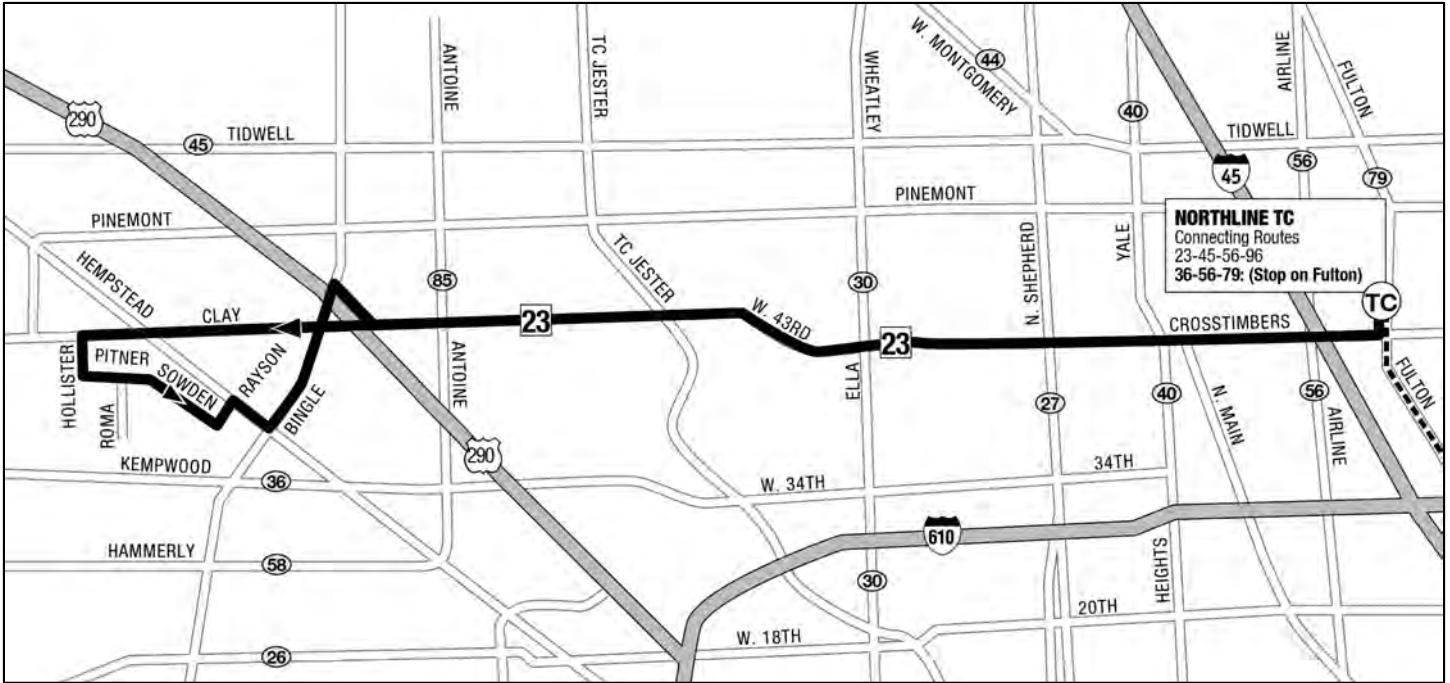

23 CLAY - W 43RD

METRO

RideMETRO.org | 713-635-4000

LEGEND

- Regular Route
- METRORail
- METRORail Station
- 81 Connecting Route
- PR Park & Ride
- TC Transit Center