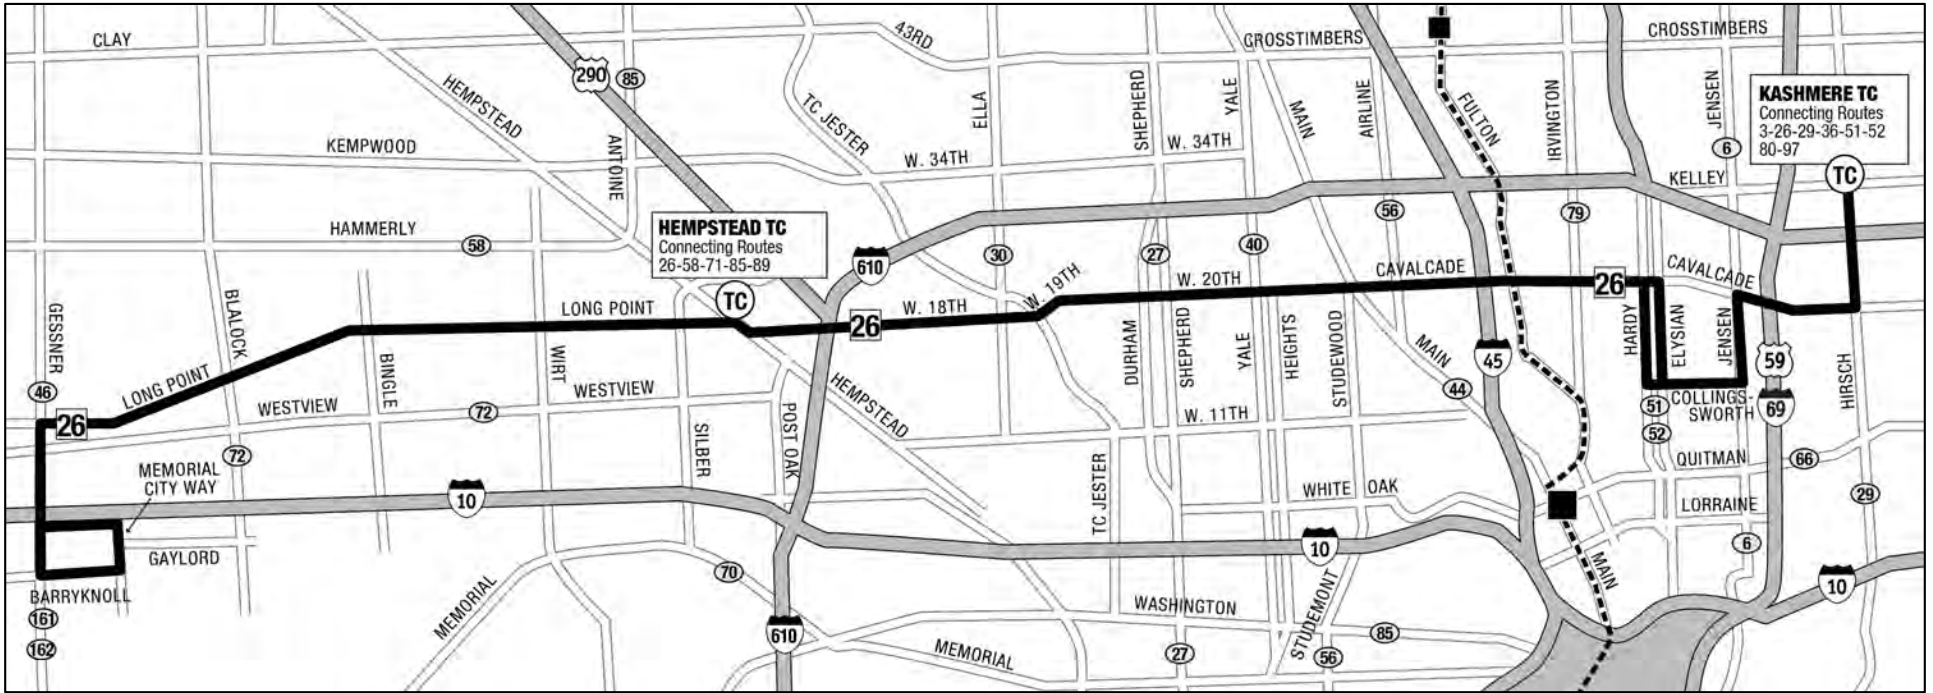

26 LONG POINT / CAVALCADE

METRO

RideMETRO.org | 713-635-4000

LEGEND

- Regular Route
- METRORail
- METRORail Station
- Connecting Route
- Park & Ride
- Transit Center