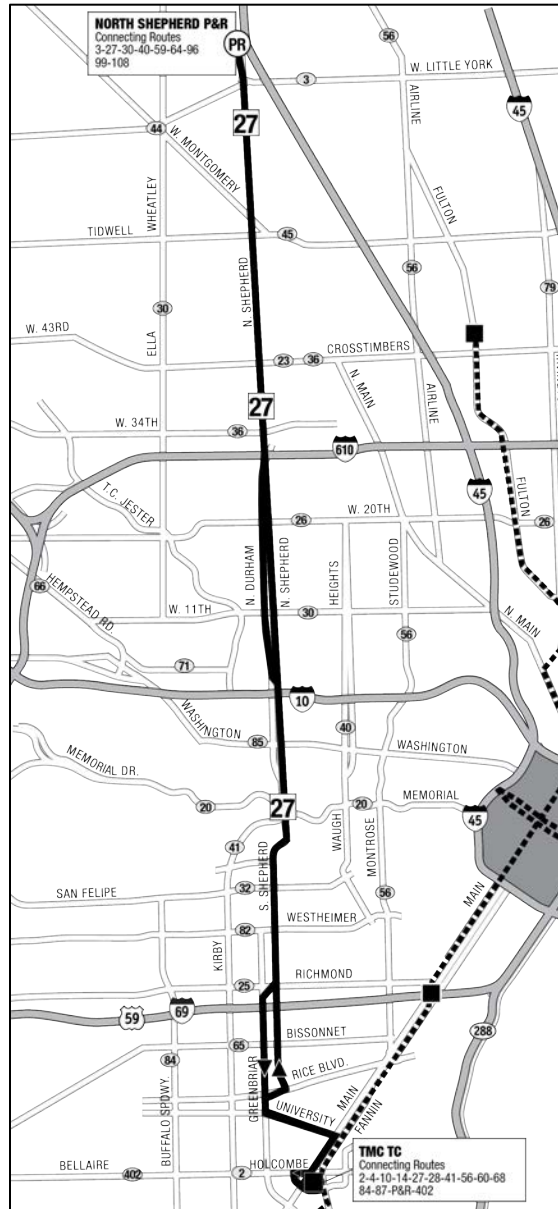

27 SHEPHERD

METRO

RideMETRO.org | 713-635-4000

Effective Date: **June 2020**
 Service: **Sunday**
 Direction: **Southbound**

N. SHEPHERD P&R	N. SHEPHERD/ TIDWELL	N. SHEPHERD/ 43RD	DURHAM/ 20TH	DURHAM/ WASHINGTON	SHEPHERD/ WESTHEIMER	SHEPHERD/ RICHMOND	GREENBRIAR/ BISSONNET	TMC T.C.
6:00	6:08	6:13	6:19	6:27	6:34	6:37	6:40	6:49
6:30	6:38	6:43	6:49	6:57	7:04	7:07	7:10	7:19
7:00	7:08	7:13	7:19	7:27	7:34	7:37	7:40	7:49
7:30	7:38	7:43	7:49	7:57	8:04	8:07	8:10	8:19
8:00	8:08	8:13	8:19	8:27	8:34	8:37	8:40	8:49
8:30	8:38	8:43	8:49	8:57	9:04	9:07	9:10	9:19
9:00	9:08	9:13	9:19	9:27	9:34	9:37	9:40	9:49
9:30	9:38	9:43	9:49	9:57	10:04	10:07	10:10	10:19
10:00	10:08	10:13	10:19	10:27	10:34	10:37	10:40	10:49
10:30	10:38	10:43	10:49	10:57	11:04	11:07	11:10	11:19
11:00	11:08	11:13	11:19	11:27	11:34	11:37	11:40	11:49

27 SHEPHERD

LEGEND

- Regular Route
- METRORail
- METRORail Station
- 81 Connecting Route
- PR Park & Ride TC Transit Center