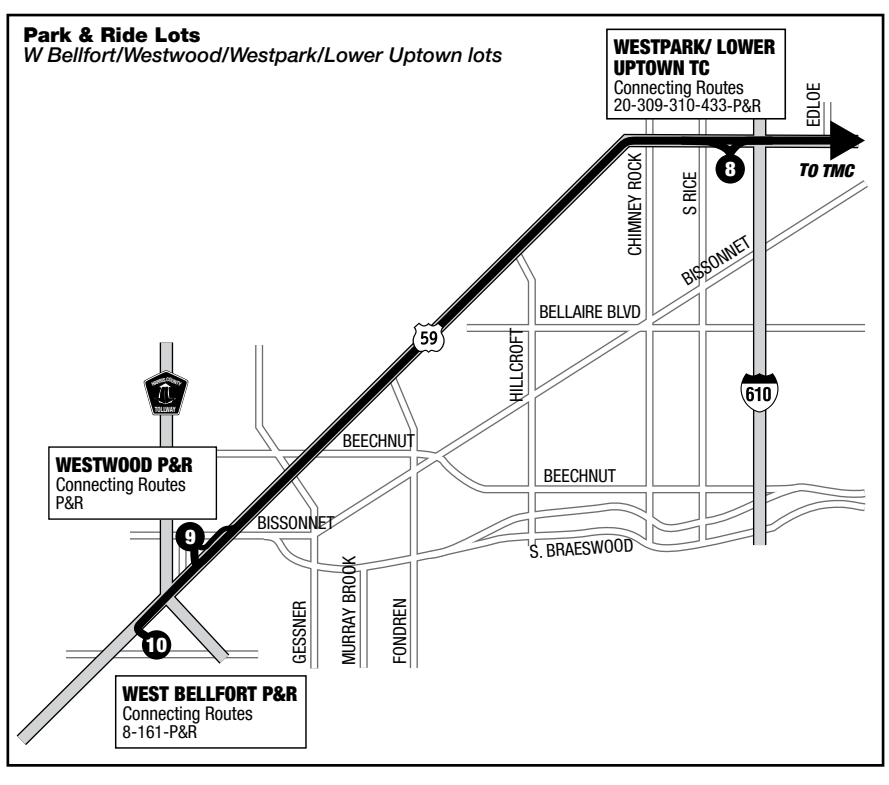

TMC Corridor

June 2024

- 270** Missouri City / State Highway 6 Express **\$2.00/\$3.25** each way
- 292** West Bellfort / Westwood / TMC **\$3.25** each way
- 297** South Point / Monroe / TMC **\$3.25** each way
- 298** 298 Kingsland / Addicks / NWTC / TMC **\$4.50** each way

Addicks Park & Ride Lot & Northwest Transit Center
To/from TMC Transit Center = approximately 61 minutes
Ida/vuelta desde el centro de transito TMC = aproximadamente 61 minutos

270 Missouri City / SH 6 @ Knight Rd. Weekday Inbound /
Día de semana hacia la ciudad

297 South Point / Monroe / TMC

Weekday Inbound / Día de semana hacia la ciudad

South Point Park & Ride	Monroe Park & Ride	Holcombe & St. Dominic	Moursund & S. Macgregor	Bertner & Bates	TMC Transit Center	Bertner & Braeswood	East Rd. & Cambridge
12	11	4	6	5	1	2	3
Morning							
5:15am	5:23am	5:40am	5:44am	5:48am	5:54am	5:57am	6:00am
5:35	5:43	6:00	6:04	6:08	6:14	6:17	6:20
5:55	6:03	6:20	6:24	6:28	6:34	6:37	6:40
6:07	6:17	6:36	6:40	6:44	6:50	6:53	6:56
6:19	6:29	6:48	6:52	6:56	7:02	7:05	7:08
6:31	6:41	7:00	7:04	7:08	7:14	7:17	7:20
6:43	6:53	7:12	7:16	7:20	7:26	7:29	7:32
6:55	7:05	7:24	7:28	7:32	7:38	7:41	7:44
7:04	7:14	7:33	7:37	7:41	7:47	7:50	7:53
7:12	7:22	7:41	7:45	7:49	7:55	7:58	8:01
7:20	7:30	7:49	7:53	7:57	8:03	8:06	8:09
7:30	7:40	7:59	8:03	8:07	8:13	8:16	8:19
7:40	7:50	8:09	8:13	8:17	8:23	8:26	8:29
7:50	8:00	8:19	8:23	8:27	8:33	8:36	8:39
8:05	8:13	8:30	8:34	8:38	8:44	8:47	8:50
8:20	8:28	8:45	8:49	8:53	8:59	9:02	9:05
Afternoon							
3:25pm							3:50pm
3:43							4:08
4:03							4:31
4:13							4:41
4:23							4:51
4:38							5:06
4:50							5:18
5:08							5:36
5:18							5:46