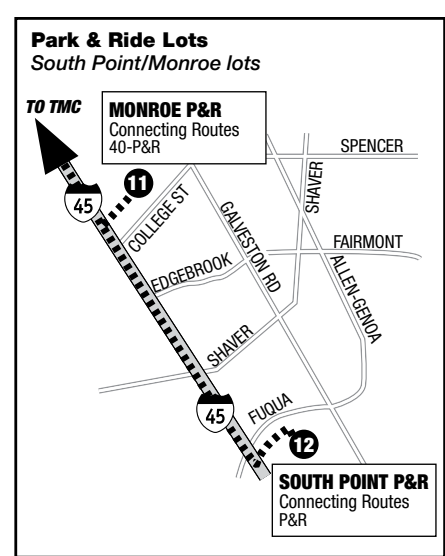

TMC Corridor

June 2024

- 270** Missouri City / State Highway 6 Express **\$2.00/\$3.25** each way
- 292** West Bellfort / Westwood / TMC **\$3.25** each way
- 297** South Point / Monroe / TMC **\$3.25** each way
- 298** 298 Kingsland / Addicks / NWTC / TMC **\$4.50** each way

Addicks Park & Ride Lot & Northwest Transit Center
To/from TMC Transit Center = approximately 61 minutes
Ida/vuelta desde el centro de transito TMC = aproximadamente 61 minutos

270 Missouri City / SH 6 @ Knight Rd. Weekday Inbound /
Día de semana hacia la ciudad

297 South Point / Monroe / TMC

Weekday Inbound / Día de semana hacia la ciudad

South Point Park & Ride	Monroe Park & Ride	Holcombe & St. Dominic	Moursund & S. Macgregor	Bertner & Bates	TMC Transit Center	Bertner & Braeswood	East Rd. & Cambridge
12	11	4	6	5	1	2	3
Morning							
5:15am	5:23am	5:40am	5:44am	5:48am	5:54am	5:57am	6:00am
5:35	5:43	6:00	6:04	6:08	6:14	6:17	6:20
5:55	6:03	6:20	6:24	6:28	6:34	6:37	6:40
6:07	6:17	6:36	6:40	6:44	6:50	6:53	6:56
6:19	6:29	6:48	6:52	6:56	7:02	7:05	7:08
6:31	6:41	7:00	7:04	7:08	7:14	7:17	7:20
6:43	6:53	7:12	7:16	7:20	7:26	7:29	7:32
6:55	7:05	7:24	7:28	7:32	7:38	7:41	7:44
7:04	7:14	7:33	7:37	7:41	7:47	7:50	7:53
7:12	7:22	7:41	7:45	7:49	7:55	7:58	8:01
7:20	7:30	7:49	7:53	7:57	8:03	8:06	8:09
7:30	7:40	7:59	8:03	8:07	8:13	8:16	8:19
7:40	7:50	8:09	8:13	8:17	8:23	8:26	8:29
7:50	8:00	8:19	8:23	8:27	8:33	8:36	8:39
8:05	8:13	8:30	8:34	8:38	8:44	8:47	8:50
8:20	8:28	8:45	8:49	8:53	8:59	9:02	9:05
Afternoon							
3:25pm							3:50pm
3:43							4:08
4:03							4:31
4:13							4:41
4:23							4:51
4:38							5:06
4:50							5:18
5:08							5:36
5:18							5:46