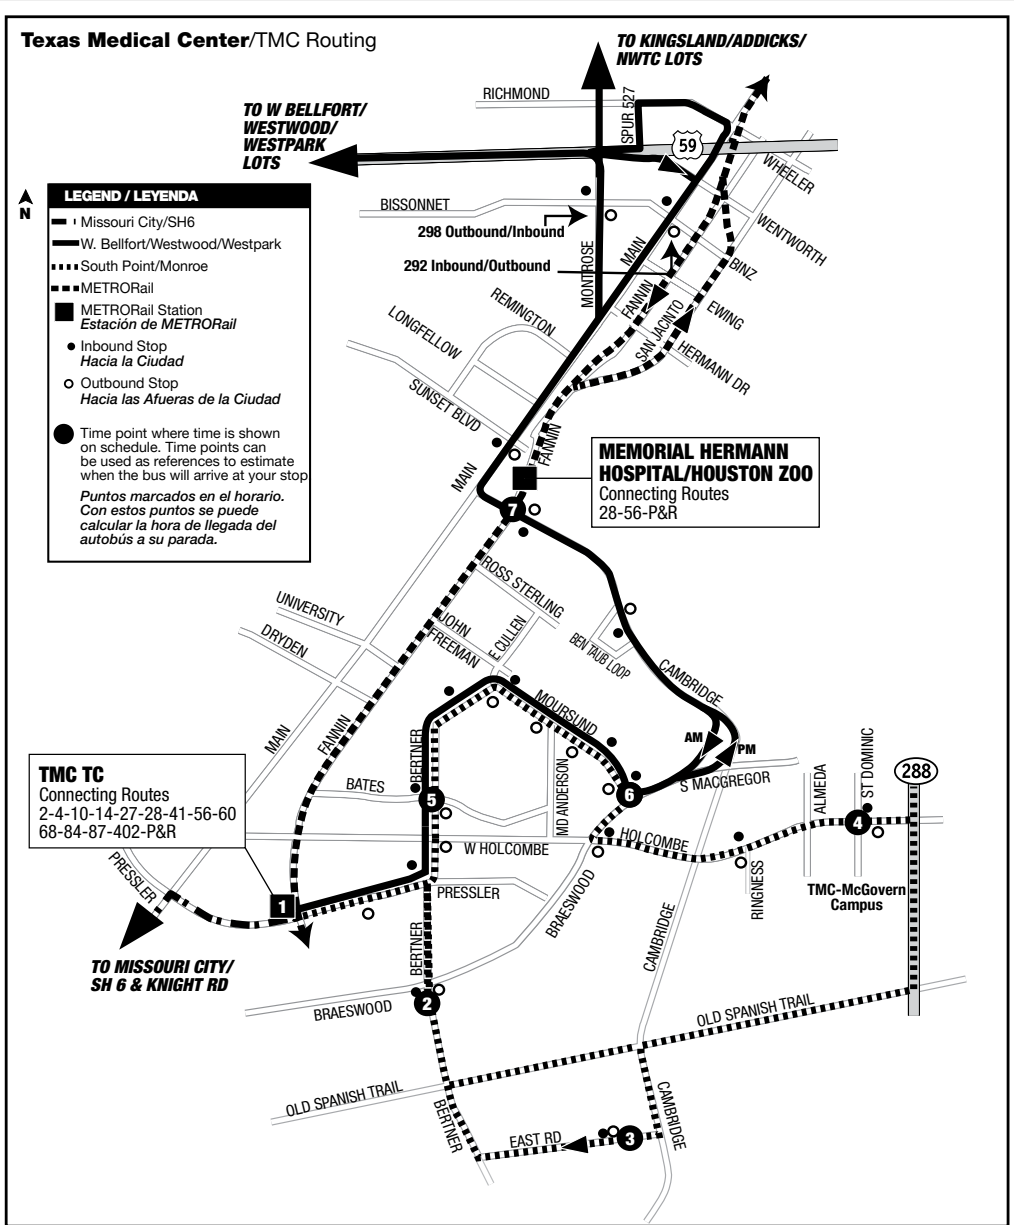

TMC Corridor

June 2024

- 270** Missouri City / State Highway 6 Express **\$2.00/\$3.25** each way
- 292** West Bellfort / Westwood / TMC **\$3.25** each way
- 297** South Point / Monroe / TMC **\$3.25** each way
- 298** 298 Kingsland / Addicks / NWTC / TMC **\$4.50** each way