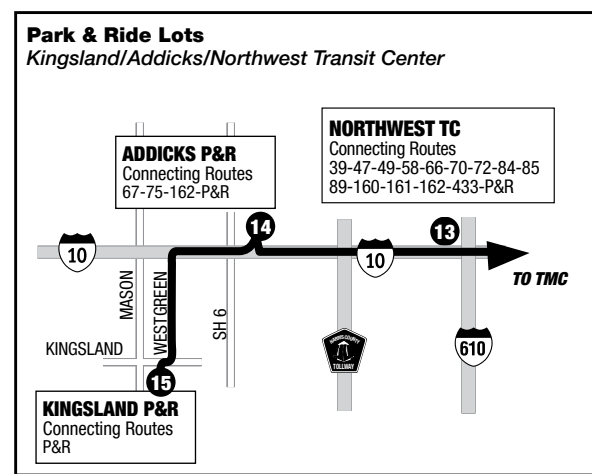

TMC Corridor

June 2024

- 270** Missouri City / State Highway 6 Express **\$2.00/\$3.25** each way
- 292** West Bellfort / Westwood / TMC **\$3.25** each way
- 297** South Point / Monroe / TMC **\$3.25** each way
- 298** 298 Kingsland / Addicks / NWTC / TMC **\$4.50** each way

W Bellfort / Westwood Park & Ride Lots
To/from TMC Transit Center = approximately 45 minutes
Ida/vuelta desde el centro de transito TMC = aproximadamente 45 minutos

South Point / Monroe Park & Ride Lots
To/from TMC Transit Center = approximately 40 minutes
Ida/vuelta desde el centro de transito TMC = aproximadamente 40 minutos

Addicks Park & Ride Lot & Northwest Transit Center
To/from TMC Transit Center = approximately 61 minutes
Ida/vuelta desde el centro de transito TMC = aproximadamente 61 minutos

270 Missouri City / SH 6 @ Knight Rd. Weekday Inbound /
Día de semana hacia la ciudad

SH 6 & Knight Road	Missouri City Park & Ride	TMC Transit Center
17	16	1
Morning		
5:00am	5:13am	5:30am
5:15	5:28	5:45
5:30	5:43	6:00
5:45	5:58	6:15
6:00	6:14	6:30
6:15	6:29	6:48
6:30	6:44	7:03
6:40	6:54	7:13
6:50	7:04	7:24
7:00	7:14	7:34
7:15	7:29	7:53
7:30	7:44	8:09
7:48	8:02	8:27
8:10	8:24	8:49
8:40	8:54	9:19
Afternoon		
3:49pm	4:01pm	4:17pm
4:04	4:16	4:34
4:22	4:34	4:52
4:37	4:49	5:07
4:52	5:04	5:22
5:07	5:22	5:40
5:22	5:37	5:55
5:39	5:54	6:12
5:54	6:08	6:26
6:08	6:20	6:38
6:20	6:32	6:50
6:35	6:47	7:05
6:48	7:00	7:18
7:08	7:20	7:38