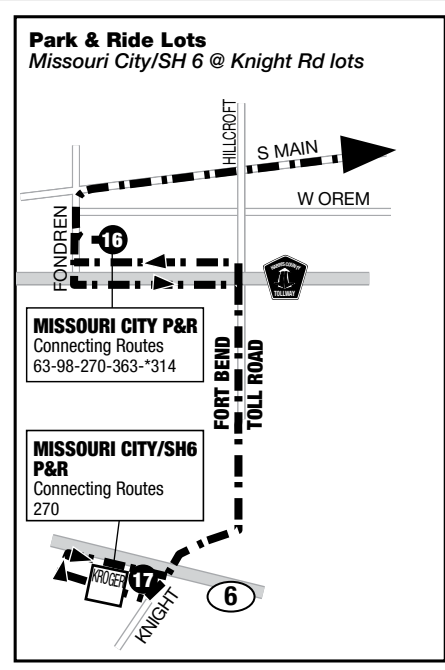

TMC Corridor

June 2024

- 270** Missouri City / State Highway 6 Express **\$2.00/\$3.25** each way
- 292** West Bellfort / Westwood / TMC **\$3.25** each way
- 297** South Point / Monroe / TMC **\$3.25** each way
- 298** 298 Kingsland / Addicks / NWTC / TMC **\$4.50** each way

METRO RideMETRO.org  
713-635-4000

Get Your / Obtenga su METRO Q® Fare Card / METRO Day Pass

METRO Q® Fare Card and METRO Day Pass are available at the METRO RideStore and at numerous retailers across the region. Call 713-635-4000 or visit RideMETRO.org for the location nearest you.

Destination Signs / Letreros Direccionales

Inbound Hacia la ciudad	270 TMC Transit Center 292 W Bellfort / Westwood TMC Transit Center 297 South Point / Monroe TMC Transit Center 298 Kingsland / Addicks / NWTC / TMC
Outbound Hacia las afueras de la ciudad	270 Missouri City / SH 6 & Knight Rd. 292 W Bellfort / Westwood 297 South Point / Monroe 298 Kingsland / Addicks / NWTC / TMC

Addicks Park & Ride Lot & Northwest Transit Center
To/from TMC Transit Center = approximately 61 minutes
Ida/vuelta desde el centro de transito TMC = aproximadamente 61 minutos

270 Missouri City / SH 6 @ Knight Rd. Weekday Inbound /
Día de semana hacia la ciudad