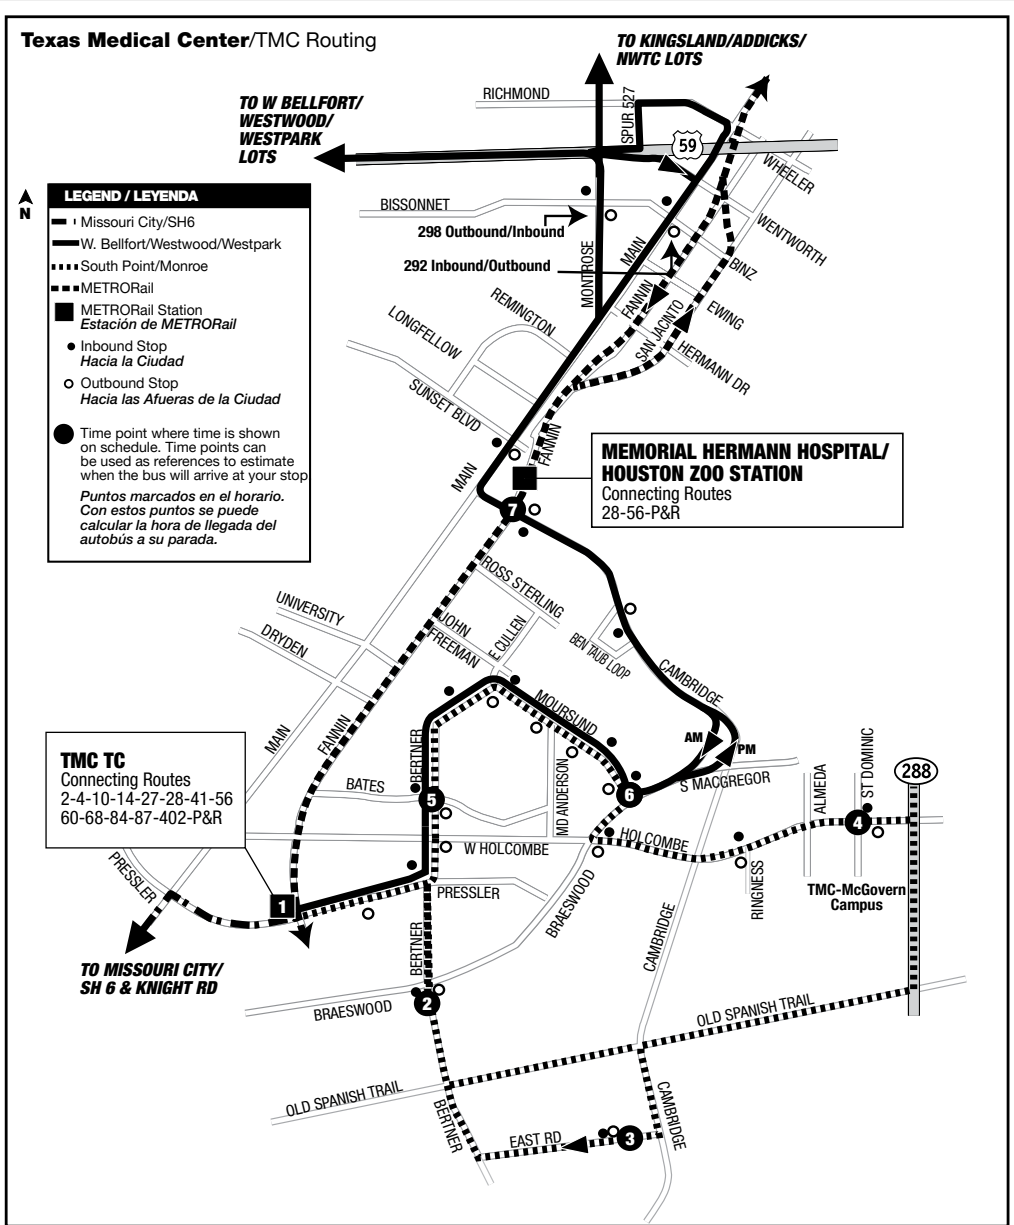

# TMC Corridor

January 2025

- 270** Missouri City **\$3.25** each way
- 292** West Bellfort / Westwood / TMC **\$3.25** each way
- 297** South Point / Monroe / TMC **\$3.25** each way
- 298** 298 Kingsland / Addicks / NWTC / TMC **\$4.50** each way