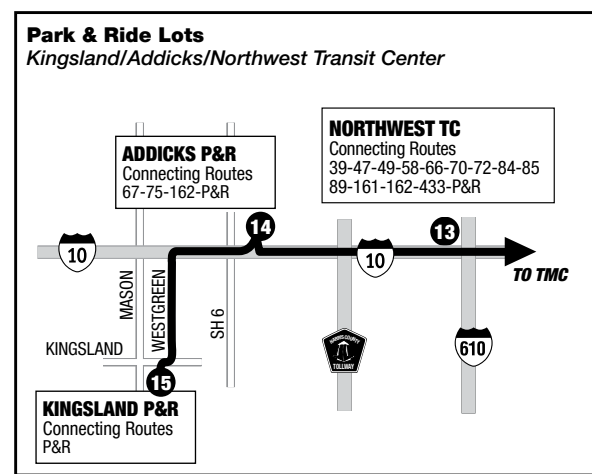

# TMC Corridor

January 2025

- 270** Missouri City **\$3.25** each way
- 292** West Bellfort / Westwood / TMC **\$3.25** each way
- 297** South Point / Monroe / TMC **\$3.25** each way
- 298** 298 Kingsland / Addicks / NWTC / TMC **\$4.50** each way