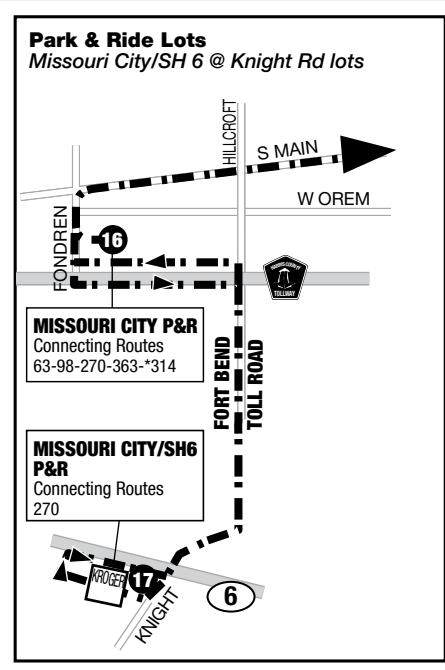

TMC Corridor

January 2024

270 Missouri City / State Highway 6 Express
\$2.00/\$3.25 each way

292 West Belfort / Westwood / TMC
\$3.25 each way

297 South Point / Monroe / TMC
\$3.25 each way

298 298 Kingsland / Addicks / NWTC / TMC
\$4.50 each way

Destination Signs / Letreros Direccionales

Inbound Hacia la ciudad	270 TMC Transit Center 292 W Belfort / Westwood TMC Transit Center 297 South Point / Monroe TMC Transit Center 298 Kingsland / Addicks / NWTC / TMC
Outbound Hacia las afueras de la ciudad	270 Missouri City / SH 6 & Knight Rd. 292 W Belfort / Westwood 297 South Point / Monroe 298 Kingsland / Addicks / NWTC / TMC

Travel Times / Tiempo del Viaje

Missouri City Park & Ride Lot
To/from TMC Transit Center = approximately 20 minutes
Ida/vuelta desde el centro de transito TMC = aproximadamente 20 minutos

SH 6 & Knight Road Park & Ride Lot
To/from TMC Transit Center = approximately 35 minutes
Ida/vuelta desde el centro de transito TMC = aproximadamente 35 minutos

Addicks Park & Ride Lot & Northwest Transit Center
To/from TMC Transit Center = approximately 61 minutes
Ida/vuelta desde el centro de transito TMC = aproximadamente 61 minutos

270 Missouri City / SH 6 @ Knight Rd. Weekday Inbound /
Día de semana hacia la ciudad