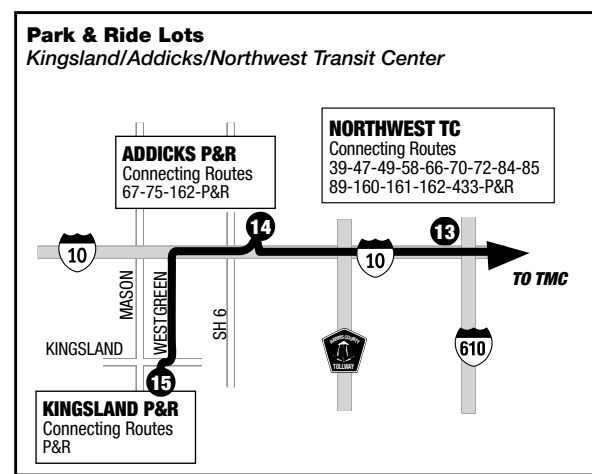

TMC Corridor

January 2024

270 Missouri City / State Highway 6 Express
\$2.00/\$3.25 each way

292 West Belfort / Westwood / TMC
\$3.25 each way

297 South Point / Monroe / TMC
\$3.25 each way

298 298 Kingsland / Addicks / NWTC / TMC
\$4.50 each way

Destination Signs / Letreros Direccionales

Inbound Hacia la ciudad	270 TMC Transit Center 292 W Belfort / Westwood TMC Transit Center 297 South Point / Monroe TMC Transit Center 298 Kingsland / Addicks / NWTC / TMC
Outbound Hacia las afueras de la ciudad	270 Missouri City / SH 6 & Knight Rd. 292 W Belfort / Westwood 297 South Point / Monroe 298 Kingsland / Addicks / NWTC / TMC

W Belfort / Westwood Park & Ride Lots
To/from TMC Transit Center = approximately 45 minutes
Ida/vuelta desde el centro de transito TMC = aproximadamente 45 minutos

South Point / Monroe Park & Ride Lots
To/from TMC Transit Center = approximately 40 minutes
Ida/vuelta desde el centro de transito TMC = aproximadamente 40 minutos

Addicks Park & Ride Lot & Northwest Transit Center
To/from TMC Transit Center = approximately 61 minutes
Ida/vuelta desde el centro de transito TMC = aproximadamente 61 minutos

270 Missouri City / SH 6 @ Knight Rd. Weekday Inbound /
Día de semana hacia la ciudad