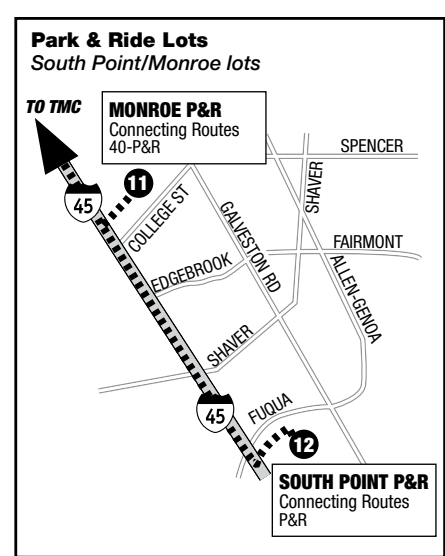

TMC Corridor

January 2024

270 Missouri City / State Highway 6 Express
\$2.00/\$3.25 each way

292 West Belfort / Westwood / TMC
\$3.25 each way

297 South Point / Monroe / TMC
\$3.25 each way

298 298 Kingsland / Addicks / NWTC / TMC
\$4.50 each way

Destination Signs / Letreros Direccionales

Inbound Hacia la ciudad	270 TMC Transit Center 292 W Belfort / Westwood TMC Transit Center 297 South Point / Monroe TMC Transit Center 298 Kingsland / Addicks / NWTC / TMC
Outbound Hacia las afueras de la ciudad	270 Missouri City / SH 6 & Knight Rd. 292 W Belfort / Westwood 297 South Point / Monroe 298 Kingsland / Addicks / NWTC / TMC

Travel Times / Tiempo del Viaje

Missouri City Park & Ride Lot
To/from TMC Transit Center = approximately 20 minutes
Ida/vuelta desde el centro de transito TMC = aproximadamente 20 minutos

SH 6 & Knight Road Park & Ride Lot
To/from TMC Transit Center = approximately 35 minutes
Ida/vuelta desde el centro de transito TMC = aproximadamente 35 minutos

Addicks Park & Ride Lot & Northwest Transit Center
To/from TMC Transit Center = approximately 61 minutes
Ida/vuelta desde el centro de transito TMC = aproximadamente 61 minutos

270 Missouri City / SH 6 @ Knight Rd. Weekday Inbound /
Día de semana hacia la ciudad