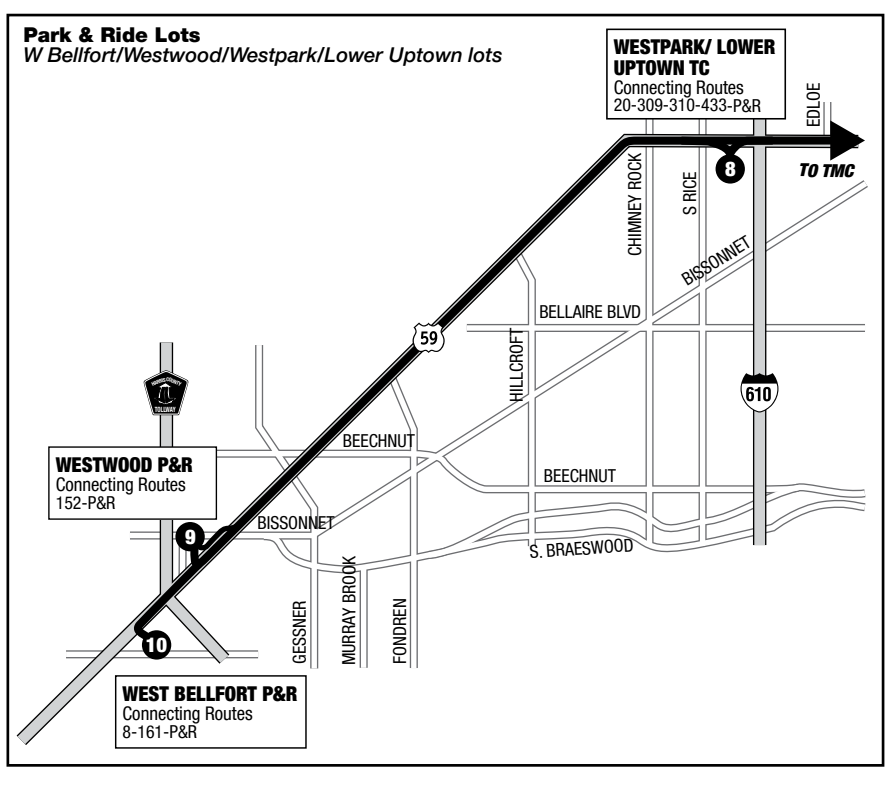

TMC Corridor

January 2024

270 Missouri City / State Highway 6 Express
\$2.00/\$3.25 each way

292 West Belfort / Westwood / TMC
\$3.25 each way

297 South Point / Monroe / TMC
\$3.25 each way

298 298 Kingsland / Addicks / NWTC / TMC
\$4.50 each way

Destination Signs / Letreros Direccionales

Inbound Hacia la ciudad	270 TMC Transit Center 292 W Belfort / Westwood TMC Transit Center 297 South Point / Monroe TMC Transit Center 298 Kingsland / Addicks / NWTC / TMC
Outbound Hacia las afueras de la ciudad	270 Missouri City / SH 6 & Knight Rd. 292 W Belfort / Westwood 297 South Point / Monroe 298 Kingsland / Addicks / NWTC / TMC

Travel Times / Tiempo del Viaje

Missouri City Park & Ride Lot
To/from TMC Transit Center = approximately 20 minutes
Ida/vuelta desde el centro de transito TMC = aproximadamente 20 minutos

SH 6 & Knight Road Park & Ride Lot
To/from TMC Transit Center = approximately 35 minutes
Ida/vuelta desde el centro de transito TMC = aproximadamente 35 minutos

Addicks Park & Ride Lot & Northwest Transit Center
To/from TMC Transit Center = approximately 61 minutes
Ida/vuelta desde el centro de transito TMC = aproximadamente 61 minutos

270 Missouri City / SH 6 @ Knight Rd. Weekday Inbound /
Día de semana hacia la ciudad