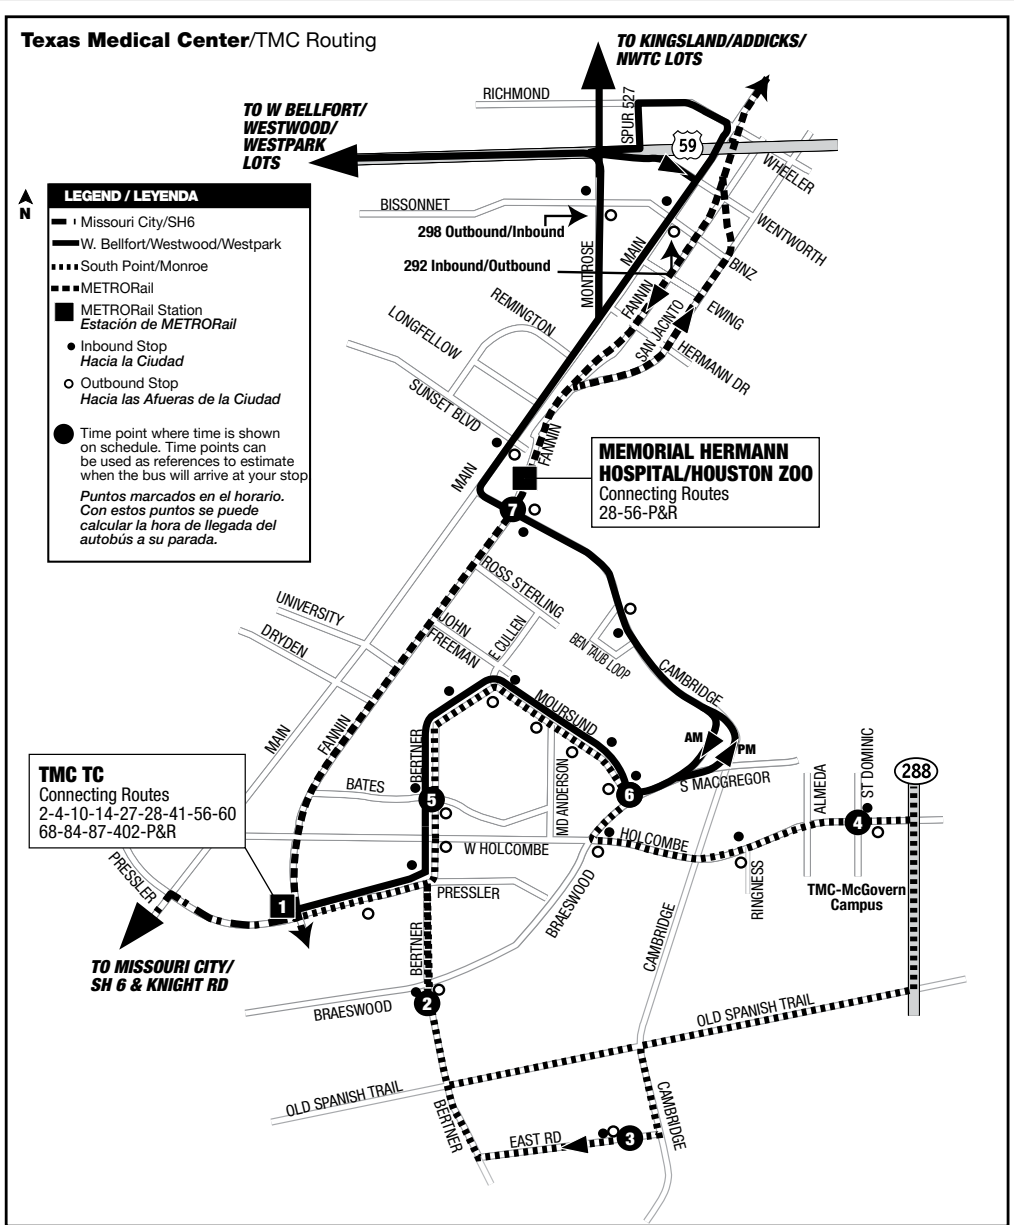

TMC Corridor

January 2024

270 Missouri City / State Highway 6 Express
\$2.00/\$3.25 each way

292 West Belfort / Westwood / TMC
\$3.25 each way

297 South Point / Monroe / TMC
\$3.25 each way

298 298 Kingsland / Addicks / NWTC / TMC
\$4.50 each way

Destination Signs / Letreros Direccionales

Inbound Hacia la ciudad	270 TMC Transit Center 292 W Belfort / Westwood TMC Transit Center 297 South Point / Monroe TMC Transit Center 298 Kingsland / Addicks / NWTC / TMC
Outbound Hacia las afueras de la ciudad	270 Missouri City / SH 6 & Knight Rd. 292 W Belfort / Westwood 297 South Point / Monroe 298 Kingsland / Addicks / NWTC / TMC

W Belfort / Westwood Park & Ride Lots
To/from TMC Transit Center = approximately 45 minutes
Ida/vuelta desde el centro de transito TMC = aproximadamente 45 minutos

South Point / Monroe Park & Ride Lots
To/from TMC Transit Center = approximately 40 minutes
Ida/vuelta desde el centro de transito TMC = aproximadamente 40 minutos

Addicks Park & Ride Lot & Northwest Transit Center
To/from TMC Transit Center = approximately 61 minutes
Ida/vuelta desde el centro de transito TMC = aproximadamente 61 minutos

270 Missouri City / SH 6 @ Knight Rd. Weekday Inbound /
Día de semana hacia la ciudad