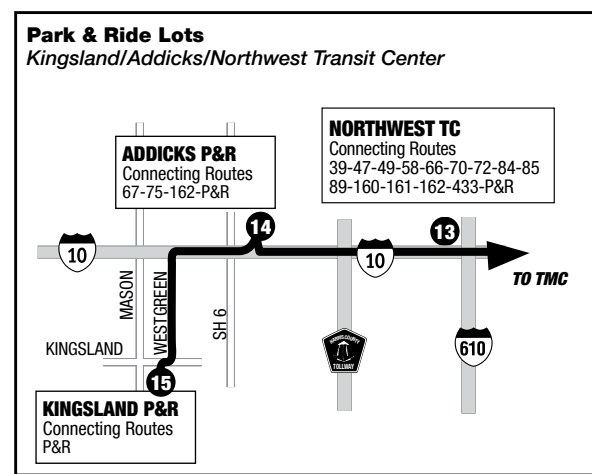

# TMC Corridor

June 2024

- 270** Missouri City / State Highway 6 Express  
\$2.00/\$3.25 each way
- 292** West Belfort / Westwood / TMC  
\$3.25 each way
- 297** South Point / Monroe / TMC  
\$3.25 each way
- 298** 298 Kingsland / Addicks / NWTC / TMC  
\$4.50 each way

**Addicks Park & Ride Lot & Northwest Transit Center**  
To/from TMC Transit Center = approximately 61 minutes  
Ida/vuelta desde el centro de transito TMC = aproximadamente 61 minutos

**270 Missouri City / SH 6 @ Knight Rd. Weekday Inbound /**  
Día de semana hacia la ciudad

SH 6 & Knight Road	Missouri City Park & Ride	TMC Transit Center
17	16	1
<b>Morning</b>		
5:00am	5:13am	5:30am
5:15	5:28	5:45
5:30	5:43	6:00
5:45	5:58	6:15
6:00	6:14	6:30
6:15	6:29	6:48
6:30	6:44	7:03
6:40	6:54	7:13
6:50	7:04	7:24
7:00	7:14	7:34
7:15	7:29	7:53
7:30	7:44	8:09
7:48	8:02	8:27
8:10	8:24	8:49
8:40	8:54	9:19
<b>Afternoon</b>		
3:49pm	4:01pm	4:17pm
4:04	4:16	4:34
4:22	4:34	4:52
4:37	4:49	5:07
4:52	5:04	5:22
5:07	5:22	5:40
5:22	5:37	5:55
5:39	5:54	6:12
5:54	6:08	6:26
6:08	6:20	6:38
6:20	6:32	6:50
6:35	6:47	7:05
6:48	7:00	7:18
7:08	7:20	7:38