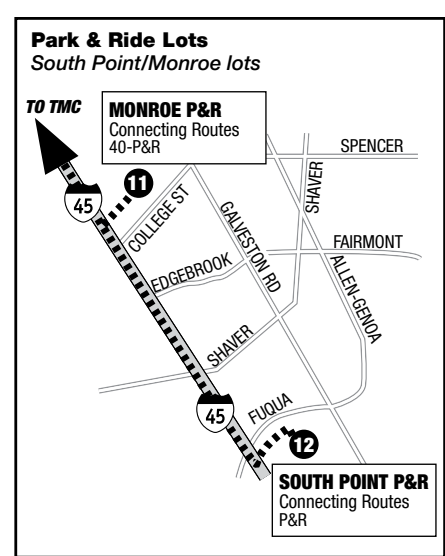

# TMC Corridor

June 2024

- 270** Missouri City / State Highway 6 Express  
\$2.00/\$3.25 each way
- 292** West Belfort / Westwood / TMC  
\$3.25 each way
- 297** South Point / Monroe / TMC  
\$3.25 each way
- 298** 298 Kingsland / Addicks / NWTC / TMC  
\$4.50 each way

**Addicks Park & Ride Lot & Northwest Transit Center**  
To/from TMC Transit Center = approximately 61 minutes  
Ida/vuelta desde el centro de transito TMC = aproximadamente 61 minutos

**270 Missouri City / SH 6 @ Knight Rd. Weekday Inbound /**  
Día de semana hacia la ciudad

## 297 South Point / Monroe / TMC

Weekday Inbound / Día de semana hacia la ciudad

South Point Park & Ride	Monroe Park & Ride	Holcombe & St. Dominic	Moursund & S. Macgregor	Bertner & Bates	TMC Transit Center	Bertner & Braeswood	East Rd. & Cambridge
12	11	4	6	5	1	2	3
<b>Morning</b>							
5:15am	5:23am	5:40am	5:44am	5:48am	5:54am	5:57am	6:00am
5:35	5:43	6:00	6:04	6:08	6:14	6:17	6:20
5:55	6:03	6:20	6:24	6:28	6:34	6:37	6:40
6:07	6:17	6:36	6:40	6:44	6:50	6:53	6:56
6:19	6:29	6:48	6:52	6:56	7:02	7:05	7:08
6:31	6:41	7:00	7:04	7:08	7:14	7:17	7:20
6:43	6:53	7:12	7:16	7:20	7:26	7:29	7:32
6:55	7:05	7:24	7:28	7:32	7:38	7:41	7:44
7:04	7:14	7:33	7:37	7:41	7:47	7:50	7:53
7:12	7:22	7:41	7:45	7:49	7:55	7:58	8:01
7:20	7:30	7:49	7:53	7:57	8:03	8:06	8:09
7:30	7:40	7:59	8:03	8:07	8:13	8:16	8:19
7:40	7:50	8:09	8:13	8:17	8:23	8:26	8:29
7:50	8:00	8:19	8:23	8:27	8:33	8:36	8:39
8:05	8:13	8:30	8:34	8:38	8:44	8:47	8:50
8:20	8:28	8:45	8:49	8:53	8:59	9:02	9:05
<b>Afternoon</b>							
3:25pm							3:50pm
3:43							4:08
4:03							4:31
4:13							4:41
4:23							4:51
4:38							5:06
4:50							5:18
5:08							5:36
5:18							5:46