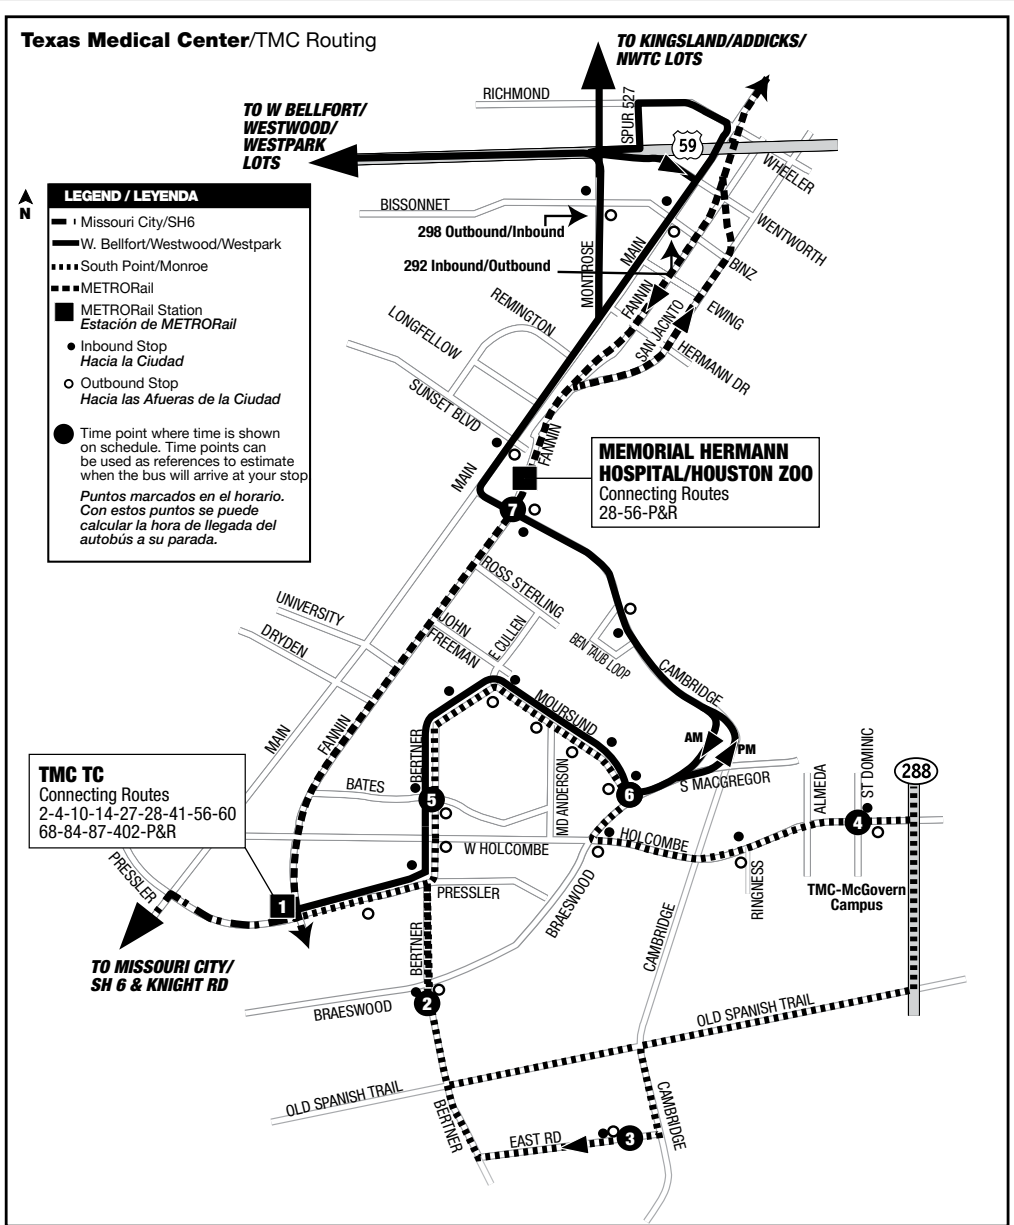

# TMC Corridor

June 2024

- 270** Missouri City / State Highway 6 Express  
\$2.00/\$3.25 each way
- 292** West Belfort / Westwood / TMC  
\$3.25 each way
- 297** South Point / Monroe / TMC  
\$3.25 each way
- 298** 298 Kingsland / Addicks / NWTC / TMC  
\$4.50 each way