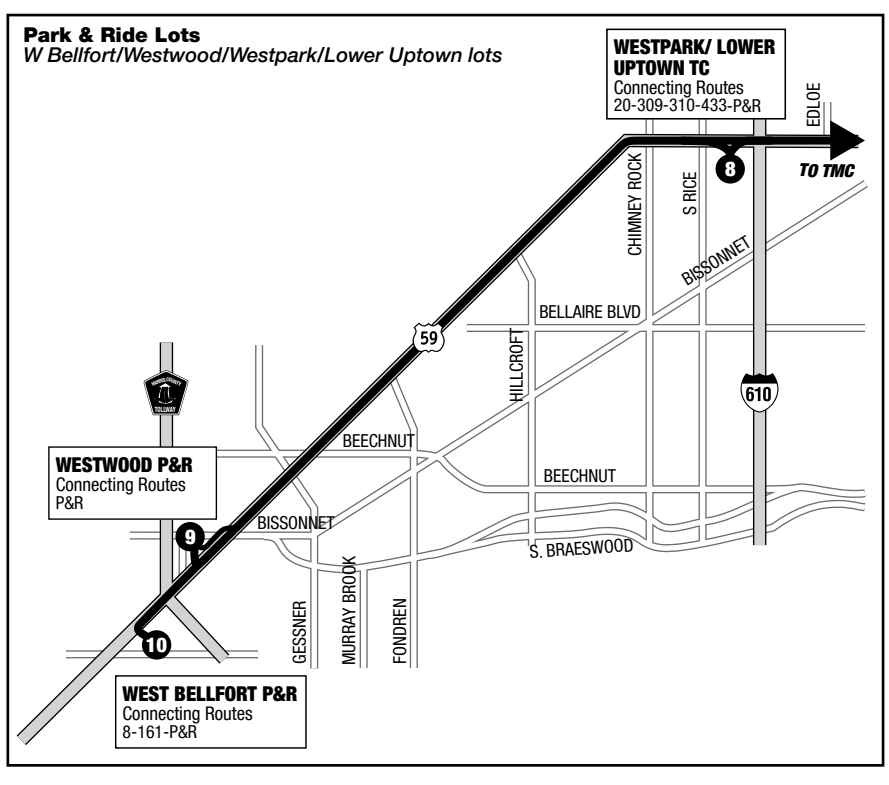

# TMC Corridor

June 2024

- 270** Missouri City / State Highway 6 Express  
\$2.00/\$3.25 each way
- 292** West Belfort / Westwood / TMC  
\$3.25 each way
- 297** South Point / Monroe / TMC  
\$3.25 each way
- 298** 298 Kingsland / Addicks / NWTC / TMC  
\$4.50 each way

**Addicks Park & Ride Lot & Northwest Transit Center**  
To/from TMC Transit Center = approximately 61 minutes  
Ida/vuelta desde el centro de transito TMC = aproximadamente 61 minutos

**270 Missouri City / SH 6 @ Knight Rd. Weekday Inbound /**  
Día de semana hacia la ciudad

## 297 South Point / Monroe / TMC

Weekday Inbound / Día de semana hacia la ciudad

South Point Park & Ride	Monroe Park & Ride	Holcombe & St. Dominic	Moursund & S. Macgregor	Bertner & Bates	TMC Transit Center	Bertner & Braeswood	East Rd. & Cambridge
12	11	4	6	5	1	2	3
<b>Morning</b>							
5:15am	5:23am	5:40am	5:44am	5:48am	5:54am	5:57am	6:00am
5:35	5:43	6:00	6:04	6:08	6:14	6:17	6:20
5:55	6:03	6:20	6:24	6:28	6:34	6:37	6:40
6:07	6:17	6:36	6:40	6:44	6:50	6:53	6:56
6:19	6:29	6:48	6:52	6:56	7:02	7:05	7:08
6:31	6:41	7:00	7:04	7:08	7:14	7:17	7:20
6:43	6:53	7:12	7:16	7:20	7:26	7:29	7:32
6:55	7:05	7:24	7:28	7:32	7:38	7:41	7:44
7:04	7:14	7:33	7:37	7:41	7:47	7:50	7:53
7:12	7:22	7:41	7:45	7:49	7:55	7:58	8:01
7:20	7:30	7:49	7:53	7:57	8:03	8:06	8:09
7:30	7:40	7:59	8:03	8:07	8:13	8:16	8:19
7:40	7:50	8:09	8:13	8:17	8:23	8:26	8:29
7:50	8:00	8:19	8:23	8:27	8:33	8:36	8:39
8:05	8:13	8:30	8:34	8:38	8:44	8:47	8:50
8:20	8:28	8:45	8:49	8:53	8:59	9:02	9:05
<b>Afternoon</b>							
3:25pm							3:50pm
3:43							4:08
4:03							4:31
4:13							4:41
4:23							4:51
4:38							5:06
4:50							5:18
5:08							5:36
5:18							5:46

## The Fare/Pasaje / Texas Medical Center