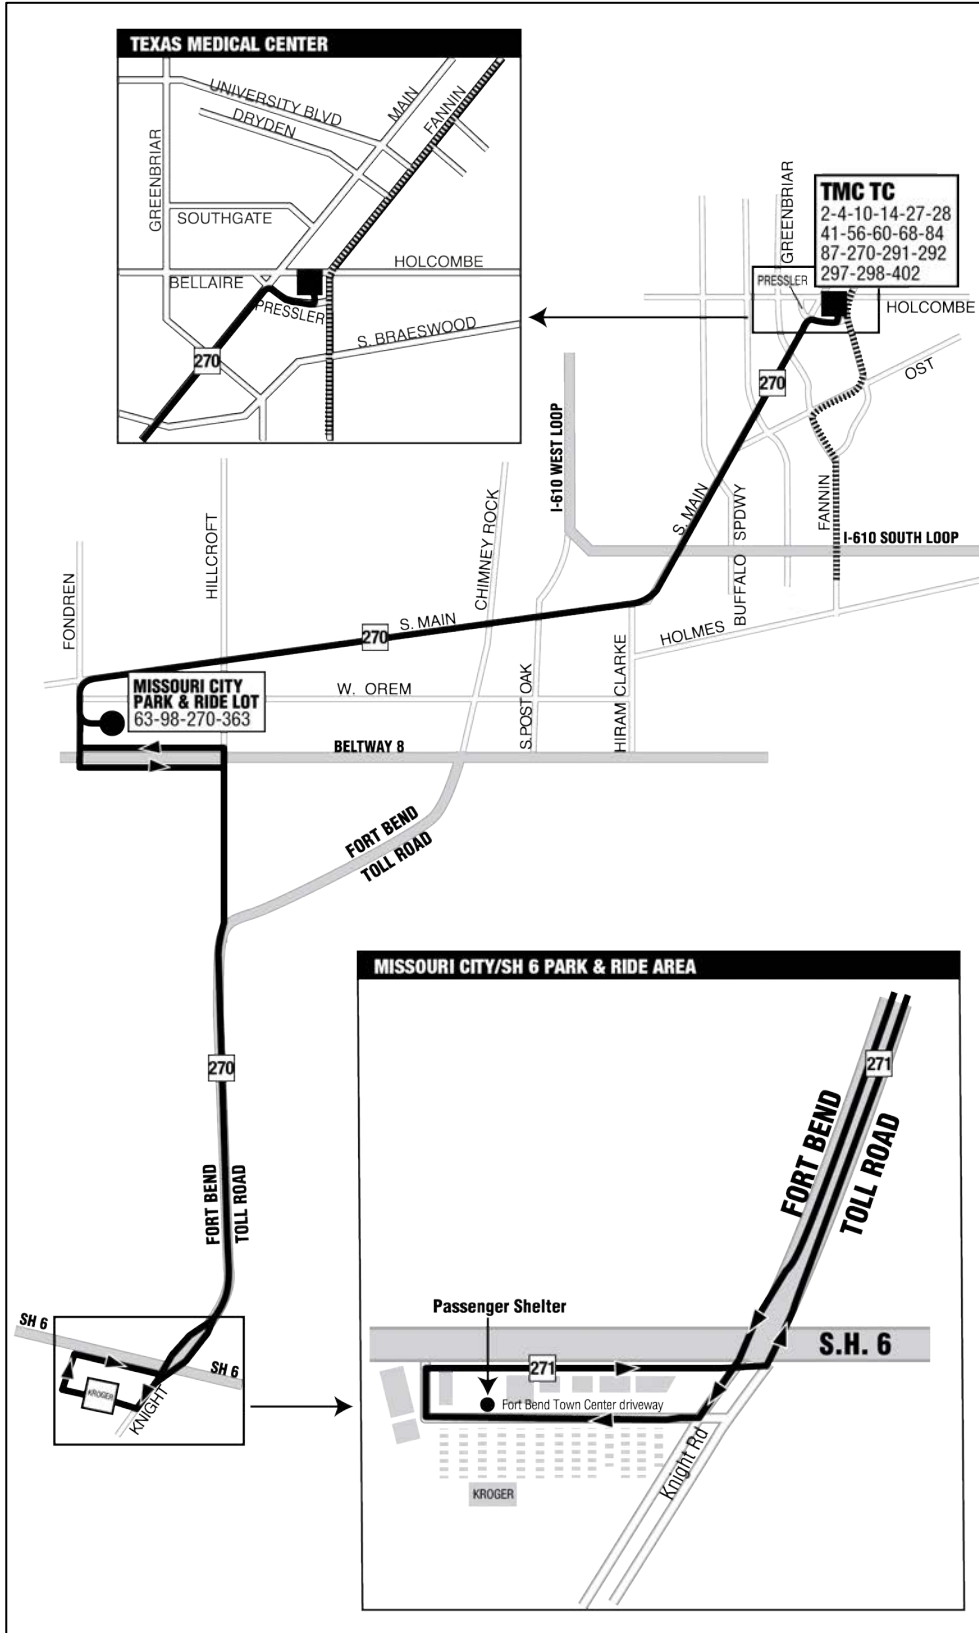

271 MISSOURI CITY - SH6 P&R

METRO

RideMETRO.org | 713-635-4000

LEGEND

- Regular Route
- METRORail
- METRORail Station
- 81 Connecting Route
- PR Park & Ride
- TC Transit Center

↑
N