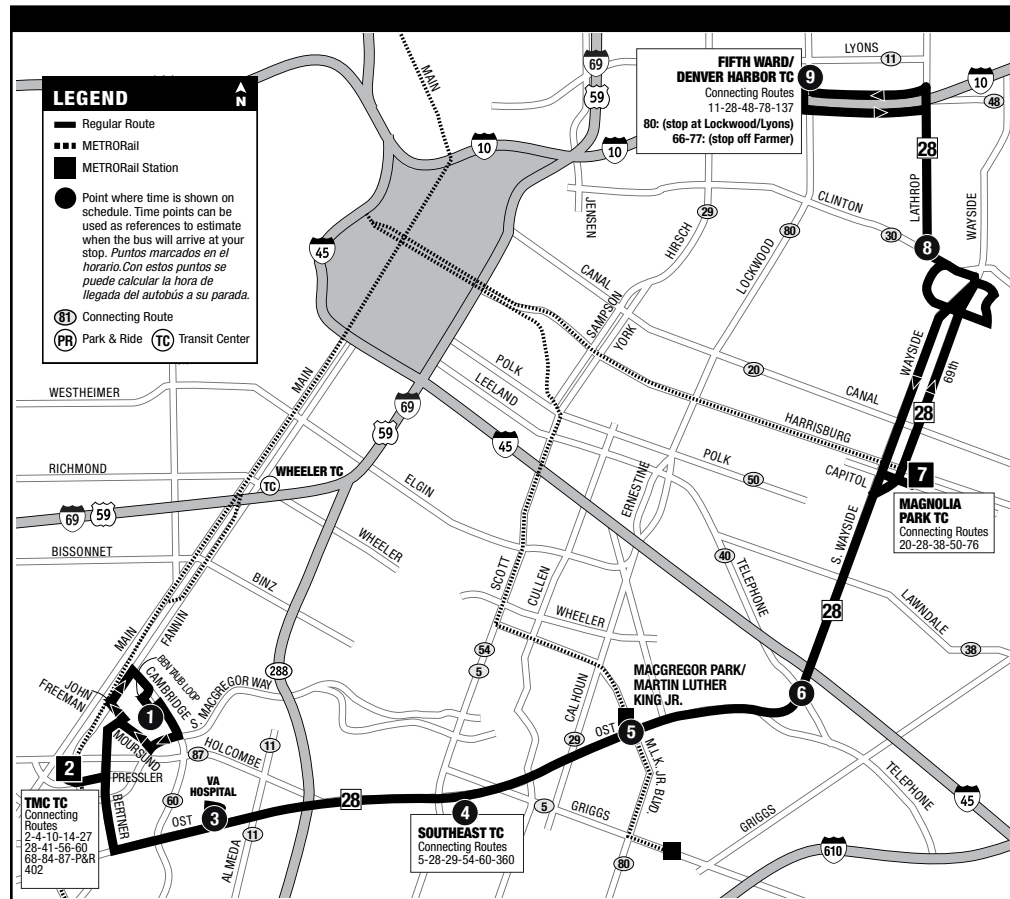

28

January 2024

Frequent Connections / Conexiones Frecuentes

- 2 Bellaire
- 4 Beechnut
- 27 Shepherd
- 50 Broadway
- 54 Scott
- 56 Airline / Montrose
- 80 MLK / Lockwood
- 137 Northshore
- 402 Bellaire Quickline
- METRORail Red Line
- METRORail Purple Line
- METRORail Green Line

Destination Signs / Letreros Direccionales

Eastbound Hacia el este	28 OST - Wayside Fifth Ward / Denver Harbor Transit Center
Westbound Hacia el oeste	28 OST - Wayside Ben Taub Hospital

Peak / Off-Peak Frequency / Pico / Frecuencia Fuera de Pico

28 OST - Wayside Weekday Westbound /

Día de semana hacia el oeste

Fifth Ward / Denver Harbor Transit Center	Lathrop & Clinton	Magnolia Park Transit Center	Wayside & Telephone	O.S.T. & MLK Blvd.	Southeast Transit Center	VA Hospital	TMC Transit Center	Ben Taub Hospital
9	8	7	6	5	4	3	2	1
4:55am	5:02am	5:11am	5:22am	5:26am	5:31am	5:42am	5:50am	6:03am
5:15	5:22	5:31	5:42	5:46	5:51	6:02	6:10	6:23
5:35	5:42	5:51	6:02	6:06	6:11	6:22	6:30	6:43
5:55	6:02	6:11	6:22	6:26	6:31	6:42	6:50	7:03
6:15	6:22	6:32	6:43					