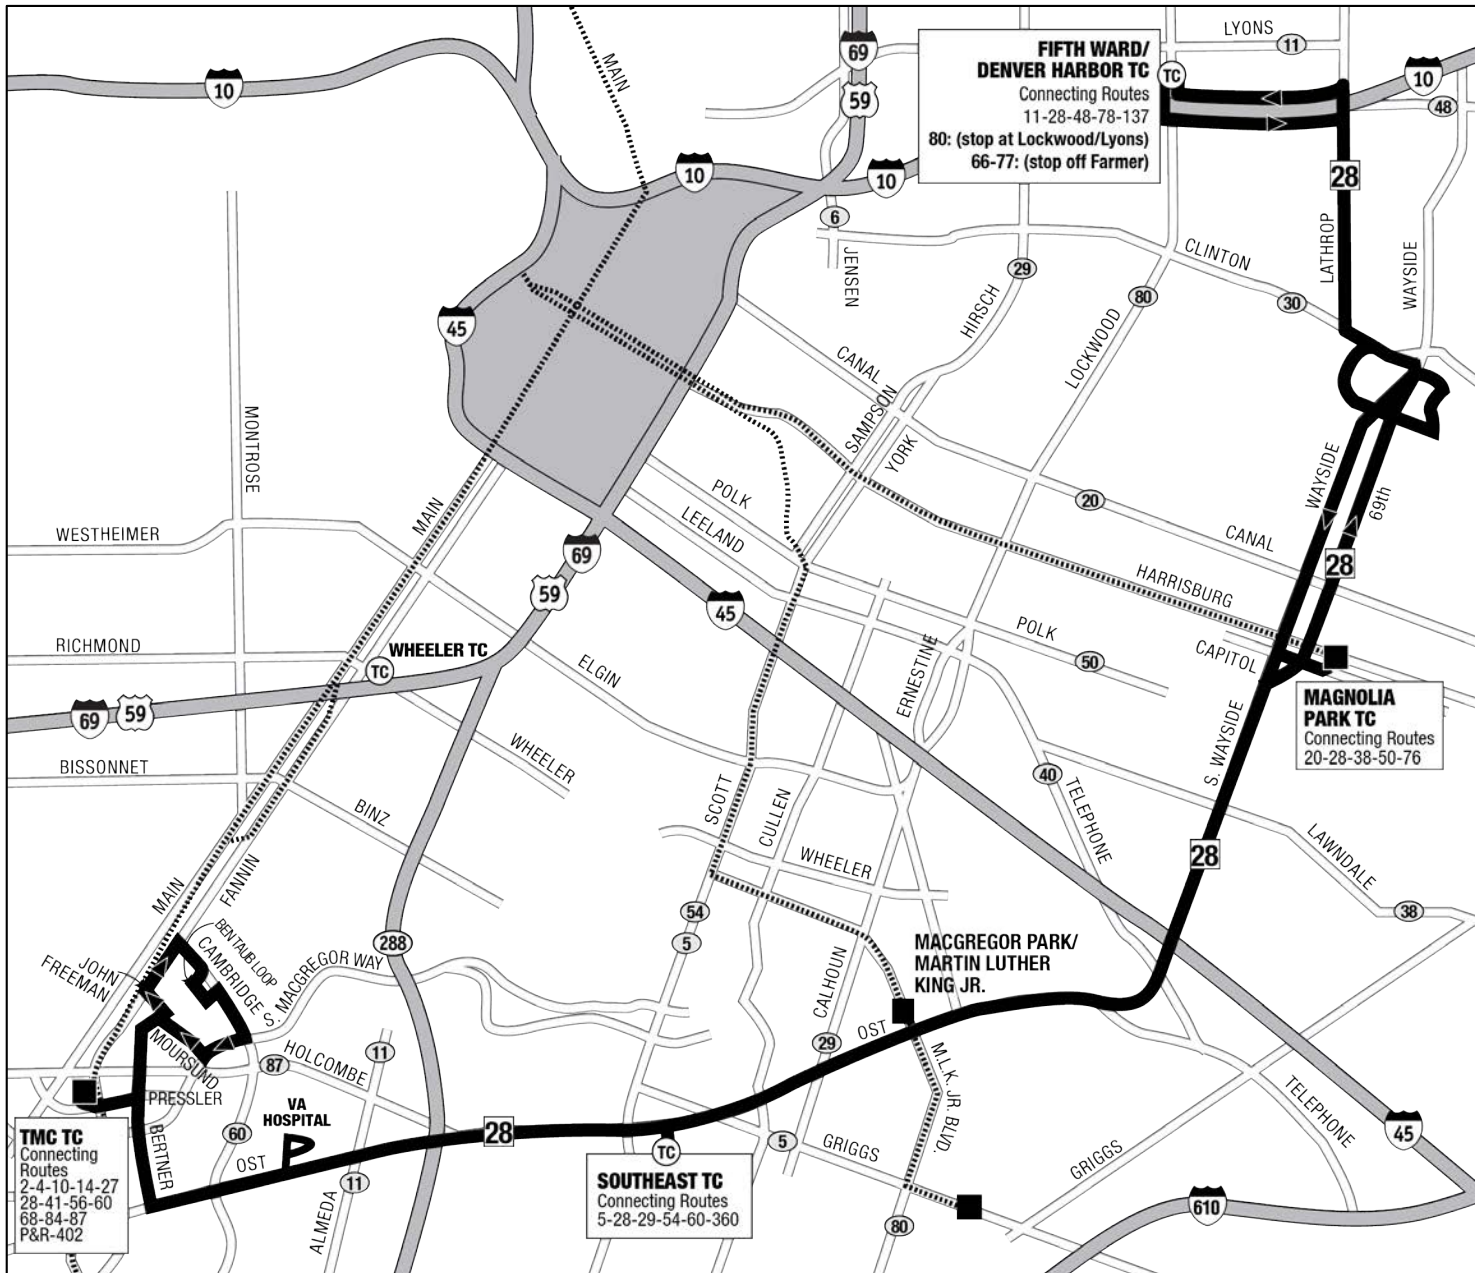

# 28 OST - WAYSIDE

**METRO**

RideMETRO.org | 713-635-4000

Effective Date: **July 10, 2022**  
 Service: **Sunday**  
 Direction: **Eastbound**

BEN TAUB HOSPITAL	ARRIVE TMC T.C.	LEAVE TMC T.C.	V.A. HOSPITAL	SOUTHEAST T.C.	O.S.T./ M.L.K.	TELEPHONE/ WAYSIDE	MAGNOLIA PARK T.C.	CLINTON/ LATHROP	FIFTH WARD/ DEN. HARBOR T.C.
5:47	5:54	6:04	6:11	6:20	6:26	6:30	6:39	6:49	6:57
6:17	6:24	6:34	6:41	6:50	6:56	7:00	7:09	7:19	7:27
6:47	6:54	7:04	7:11	7:20	7:25	7:29	7:36	7:45	7:52
7:17	7:24	7:34	7:41	7:50	7:55	7:59	8:06	8:15	8:22
7:47	7:54	8:04	8:11	8:20	8:25	8:29	8:36	8:45	8:52
8:17	8:24	8:34	8:41	8:50	8:55	8:59	9:06	9:15	9:22
8:47	8:54	9:04	9:11	9:20	9:25	9:29	9:36	9:45	9:52
9:17	9:24	9:34	9:41	9:50	9:55	9:59	10:06	10:15	10:22

# 28 OST - WAYSIDE

**METRO**

RideMETRO.org | 713-635-4000

Effective Date: **July 10, 2022**  
 Service: **Sunday**  
 Direction: **Westbound**

FIFTH WARD DEN. HARBOR T.C.	CLINTON/ LATHROP	MAGNOLIA PARK T.C.	TELEPHONE WAYSIDE	O.S.T./ M.L.K.	SOUTHEAST T.C.	V.A. HOSPITAL	TMC T.C.	BEN TAUB HOSPITAL
6:17	6:23	6:32	6:41	6:45	6:50	6:59	7:06	7:15
6:47	6:53	7:02	7:11	7:15	7:20	7:29	7:36	7:45
7:17	7:23	7:32	7:41	7:45	7:50	7:59	8:06	8:15
7:47	7:53	8:02	8:11	8:15	8:20	8:29	8:36	8:45
8:17	8:23	8:32	8:41	8:45	8:50	8:59	9:06	9:15
8:47	8:53	9:02	9:11	9:15	9:20	9:29	9:36	9:45
9:17	9:23	9:32	9:41	9:45	9:50	9:59	10:06	10:15

### LEGEND

- Regular Route
- METRORail
- METRORail Station
- Connecting Route
- Park & Ride
- Transit Center