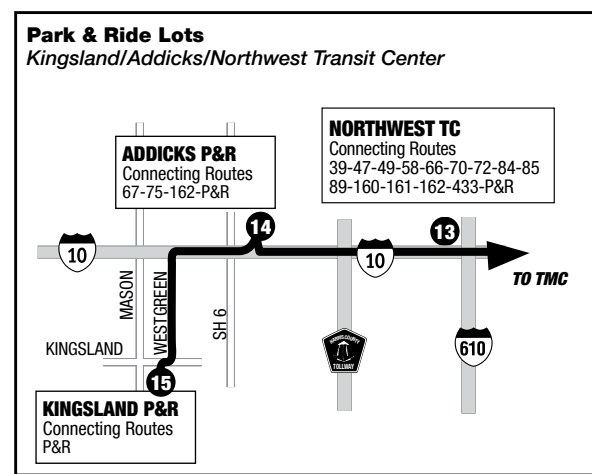

TMC Corridor

June 2024

- 270** Missouri City / State Highway 6 Express
\$2.00/\$3.25 each way
- 292** West Belfort / Westwood / TMC
\$3.25 each way
- 297** South Point / Monroe / TMC
\$3.25 each way
- 298** 298 Kingsland / Addicks / NWTC / TMC
\$4.50 each way

Travel Times / Tiempo del Viaje

Missouri City Park & Ride Lot
To/from TMC Transit Center = approximately 20 minutes
Ida/vuelta desde el centro de transito TMC = aproximadamente 20 minutos

SH 6 & Knight Road Park & Ride Lot
To/from TMC Transit Center = approximately 35 minutes
Ida/vuelta desde el centro de transito TMC = aproximadamente 35 minutos

Addicks Park & Ride Lot & Northwest Transit Center
To/from TMC Transit Center = approximately 61 minutes
Ida/vuelta desde el centro de transito TMC = aproximadamente 61 minutos

270 Missouri City / SH 6 @ Knight Rd. Weekday Inbound /
Día de semana hacia la ciudad

SH 6 & Knight Road	Missouri City Park & Ride	TMC Transit Center
17	16	1
Morning		
5:00am	5:13am	5:30am
5:15	5:28	5:45
5:30	5:43	6:00
5:45	5:58	6:15
6:00	6:14	6:30
6:15	6:29	6:48
6:30	6:44	7:03
6:40	6:54	7:13
6:50	7:04	7:24
7:00	7:14	7:34
7:15	7:29	7:53
7:30	7:44	8:09
7:48	8:02	8:27
8:10	8:24	8:49
8:40	8:54	9:19
Afternoon		
3:49pm	4:01pm	4:17pm
4:04	4:16	4:34
4:22	4:34	4:52
4:37	4:49	5:07
4:52	5:04	5:22
5:07	5:22	5:40
5:22	5:37	5:55
5:39	5:54	6:12
5:54	6:08	6:26
6:08	6:20	6:38
6:20	6:32	6:50
6:35	6:47	7:05
6:48	7:00	7:18
7:08	7:20	7:38