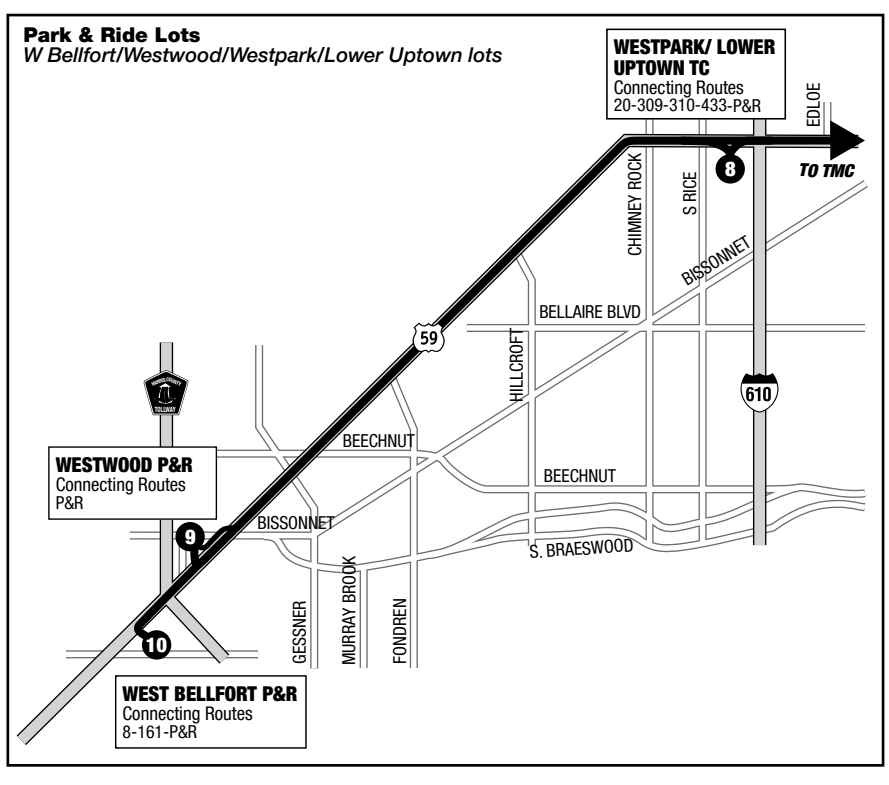

TMC Corridor

June 2024

- 270** Missouri City / State Highway 6 Express
\$2.00/\$3.25 each way
- 292** West Belfort / Westwood / TMC
\$3.25 each way
- 297** South Point / Monroe / TMC
\$3.25 each way
- 298** 298 Kingsland / Addicks / NWTC / TMC
\$4.50 each way

Travel Times / Tiempo del Viaje

Missouri City Park & Ride Lot
To/from TMC Transit Center = approximately 20 minutes
Ida/vuelta desde el centro de transito TMC = aproximadamente 20 minutos

SH 6 & Knight Road Park & Ride Lot
To/from TMC Transit Center = approximately 35 minutes
Ida/vuelta desde el centro de transito TMC = aproximadamente 35 minutos

Addicks Park & Ride Lot & Northwest Transit Center
To/from TMC Transit Center = approximately 61 minutes
Ida/vuelta desde el centro de transito TMC = aproximadamente 61 minutos

270 Missouri City / SH 6 @ Knight Rd. Weekday Inbound /
Día de semana hacia la ciudad

SH 6 & Knight Road	Missouri City Park & Ride	TMC Transit Center
17	16	1
Morning		
5:00am	5:13am	5:30am
5:15	5:28	5:45
5:30	5:43	6:00
5:45	5:58	6:15
6:00	6:14	6:30
6:15	6:29	6:48
6:30	6:44	7:03
6:40	6:54	7:13
6:50	7:04	7:24
7:00	7:14	7:34
7:15	7:29	7:53
7:30	7:44	8:09
7:48	8:02	8:27
8:10	8:24	8:49
8:40	8:54	9:19
Afternoon		
3:49pm	4:01pm	4:17pm
4:04	4:16	4:34
4:22	4:34	4:52
4:37	4:49	5:07
4:52	5:04	5:22
5:07	5:22	5:40
5:22	5:37	5:55
5:39	5:54	6:12
5:54	6:08	6:26
6:08	6:20	6:38
6:20	6:32	6:50
6:35	6:47	7:05
6:48	7:00	7:18
7:08	7:20	7:38