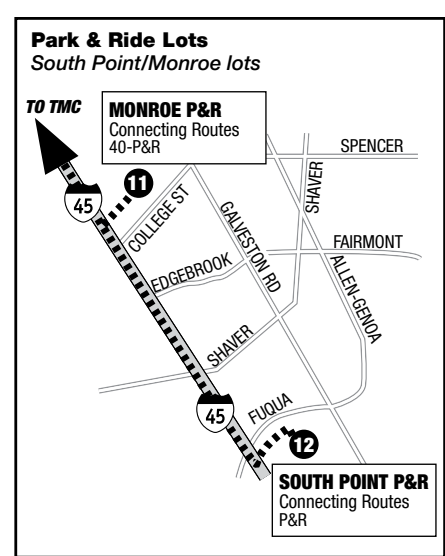

TMC Corridor

June 2024

- 270** Missouri City / State Highway 6 Express
\$2.00/\$3.25 each way
- 292** West Belfort / Westwood / TMC
\$3.25 each way
- 297** South Point / Monroe / TMC
\$3.25 each way
- 298** 298 Kingsland / Addicks / NWTC / TMC
\$4.50 each way

Travel Times / Tiempo del Viaje

Missouri City Park & Ride Lot
To/from TMC Transit Center = approximately 20 minutes
Ida/vuelta desde el centro de transito TMC = aproximadamente 20 minutos

SH 6 & Knight Road Park & Ride Lot
To/from TMC Transit Center = approximately 35 minutes
Ida/vuelta desde el centro de transito TMC = aproximadamente 35 minutos

Addicks Park & Ride Lot & Northwest Transit Center
To/from TMC Transit Center = approximately 61 minutes
Ida/vuelta desde el centro de transito TMC = aproximadamente 61 minutos

270 Missouri City / SH 6 @ Knight Rd. Weekday Inbound /
Día de semana hacia la ciudad

SH 6 & Knight Road	Missouri City Park & Ride	TMC Transit Center
17	16	1
Morning		
5:00am	5:13am	5:30am
5:15	5:28	5:45
5:30	5:43	6:00
5:45	5:58	6:15
6:00	6:14	6:30
6:15	6:29	6:48
6:30	6:44	7:03
6:40	6:54	7:13
6:50	7:04	7:24
7:00	7:14	7:34
7:15	7:29	7:53
7:30	7:44	8:09
7:48	8:02	8:27
8:10	8:24	8:49
8:40	8:54	9:19
Afternoon		
3:49pm	4:01pm	4:17pm
4:04	4:16	4:34
4:22	4:34	4:52
4:37	4:49	5:07
4:52	5:04	5:22
5:07	5:22	5:40
5:22	5:37	5:55
5:39	5:54	6:12
5:54	6:08	6:26
6:08	6:20	6:38
6:20	6:32	6:50
6:35	6:47	7:05
6:48	7:00	7:18
7:08	7:20	7:38