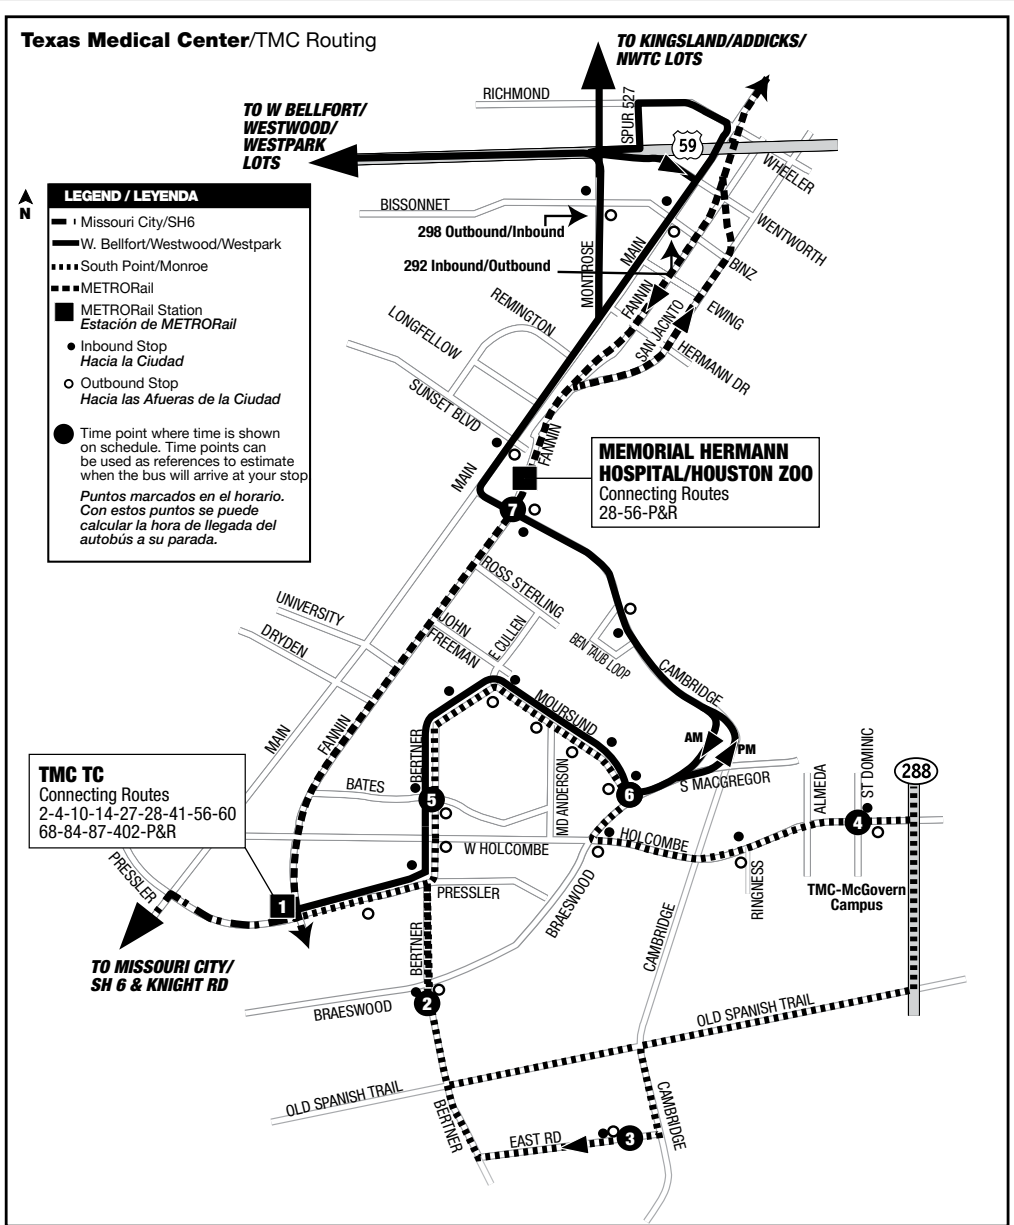

TMC Corridor

June 2024

- 270** Missouri City / State Highway 6 Express
\$2.00/\$3.25 each way
- 292** West Belfort / Westwood / TMC
\$3.25 each way
- 297** South Point / Monroe / TMC
\$3.25 each way
- 298** 298 Kingsland / Addicks / NWTC / TMC
\$4.50 each way

W Belfort / Westwood Park & Ride Lots
To/from TMC Transit Center = approximately 45 minutes
Ida/vuelta desde el centro de transito TMC = aproximadamente 45 minutos

South Point / Monroe Park & Ride Lots
To/from TMC Transit Center = approximately 40 minutes
Ida/vuelta desde el centro de transito TMC = aproximadamente 40 minutos