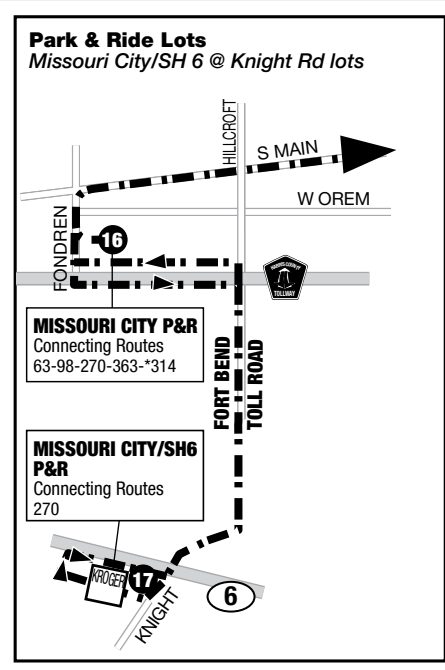

TMC Corridor

June 2024

- 270** Missouri City / State Highway 6 Express
\$2.00/\$3.25 each way
- 292** West Belfort / Westwood / TMC
\$3.25 each way
- 297** South Point / Monroe / TMC
\$3.25 each way
- 298** 298 Kingsland / Addicks / NWTC / TMC
\$4.50 each way

METRO RideMETRO.org  
713-635-4000

Get Your / Obtenga su METRO Q® Fare Card / METRO Day Pass

METRO Q® Fare Card and METRO Day Pass are available at the METRO RideStore and at numerous retailers across the region. Call 713-635-4000 or visit RideMETRO.org for the location nearest you.

Destination Signs / Letreros Direccionales

Inbound Hacia la ciudad	270 TMC Transit Center 292 W Belfort / Westwood TMC Transit Center 297 South Point / Monroe TMC Transit Center 298 Kingsland / Addicks / NWTC / TMC
Outbound Hacia las afueras de la ciudad	270 Missouri City / SH 6 & Knight Rd. 292 W Belfort / Westwood 297 South Point / Monroe 298 Kingsland / Addicks / NWTC / TMC

Addicks Park & Ride Lot & Northwest Transit Center
To/from TMC Transit Center = approximately 61 minutes
Ida/vuelta desde el centro de transito TMC = aproximadamente 61 minutos

270 Missouri City / SH 6 @ Knight Rd. Weekday Inbound /
Día de semana hacia la ciudad