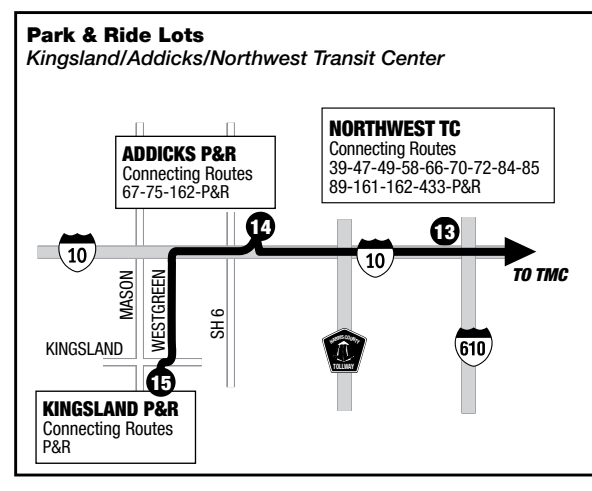

# TMC Corridor

January 2025

- 270** Missouri City **\$3.25** each way
- 292** West Bellfort / Westwood / TMC **\$3.25** each way
- 297** South Point / Monroe / TMC **\$3.25** each way
- 298** 298 Kingsland / Addicks / NWTC / TMC **\$4.50** each way

**Travel Times / Tiempo del Viaje**

**Missouri City Park & Ride Lot**  
To/from TMC Transit Center = approximately 20 minutes  
Ida/vuelta desde el centro de transito TMC = aproximadamente 20 minutos

**SH 6 & Knight Road Park & Ride Lot**  
To/from TMC Transit Center = approximately 35 minutes  
Ida/vuelta desde el centro de transito TMC = aproximadamente 35 minutos

**W Bellfort / Westwood Park & Ride Lots**  
To/from TMC Transit Center = approximately 45 minutes  
Ida/vuelta desde el centro de transito TMC = aproximadamente 45 minutos

**South Point / Monroe Park & Ride Lots**  
To/from TMC Transit Center = approximately 40 minutes  
Ida/vuelta desde el centro de transito TMC = aproximadamente 40 minutos

**Addicks Park & Ride Lot & Northwest Transit Center**  
To/from TMC Transit Center = approximately 61 minutes  
Ida/vuelta desde el centro de transito TMC = aproximadamente 61 minutos

**270 Missouri City Weekday Inbound / Día de semana hacia la ciudad**