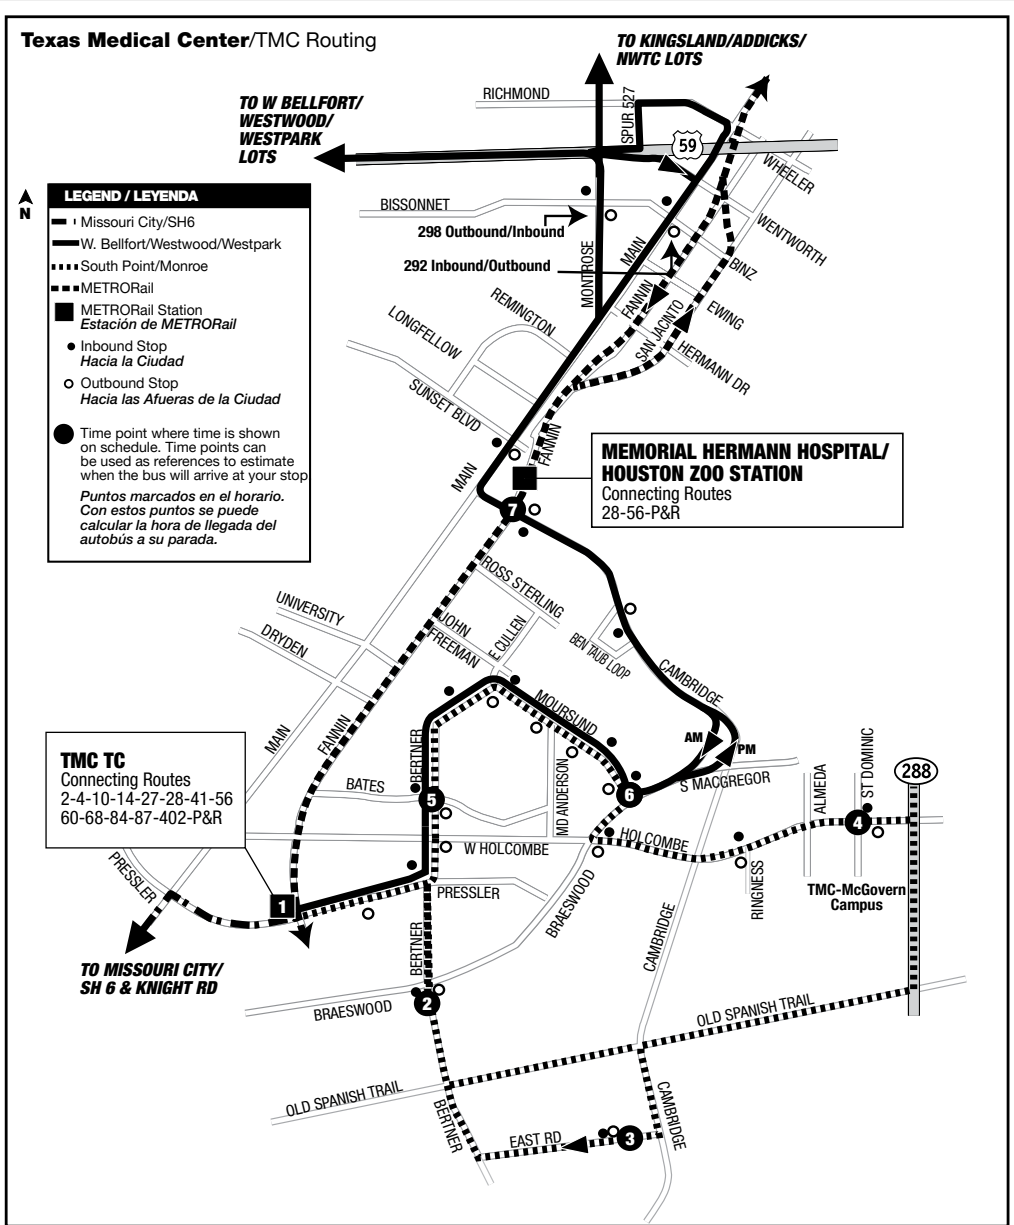

# TMC Corridor

January 2025

- 270** Missouri City **\$3.25** each way
- 292** West Bellfort / Westwood / TMC **\$3.25** each way
- 297** South Point / Monroe / TMC **\$3.25** each way
- 298** 298 Kingsland / Addicks / NWTC / TMC **\$4.50** each way

**Don't Throw It – Reload It / No la tire – Recárguela**

Add money to your reloadable METRO Q® Fare Card or METRO Day Pass at the METRO RideStore, retailers, TVMs, CVMs, on board local buses and through our website, RideMETRO.org. Always register your card to protect your balance from loss or theft.

**Travel Times / Tiempo del Viaje**

**Missouri City Park & Ride Lot**  
To/from TMC Transit Center = approximately 20 minutes  
Ida/vuelta desde el centro de transito TMC = aproximadamente 20 minutos

**SH 6 & Knight Road Park & Ride Lot**  
To/from TMC Transit Center = approximately 35 minutes  
Ida/vuelta desde el centro de transito TMC = aproximadamente 35 minutos

**W Bellfort / Westwood Park & Ride Lots**  
To/from TMC Transit Center = approximately 45 minutes  
Ida/vuelta desde el centro de transito TMC = aproximadamente 45 minutos

**South Point / Monroe Park & Ride Lots**  
To/from TMC Transit Center = approximately 40 minutes  
Ida/vuelta desde el centro de transito TMC = aproximadamente 40 minutos