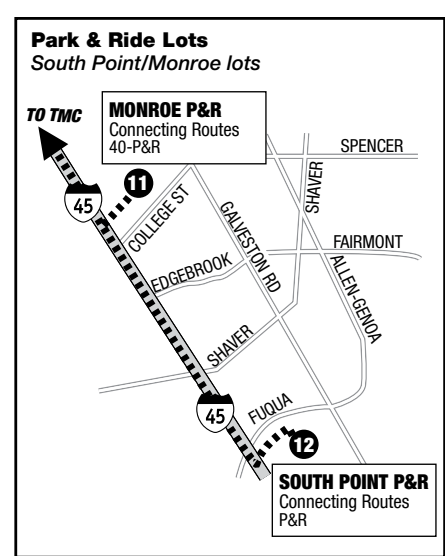

# TMC Corridor

January 2025

- 270** Missouri City **\$3.25** each way
- 292** West Bellfort / Westwood / TMC **\$3.25** each way
- 297** South Point / Monroe / TMC **\$3.25** each way
- 298** 298 Kingsland / Addicks / NWTC / TMC **\$4.50** each way

**Travel Times / Tiempo del Viaje**

**Missouri City Park & Ride Lot**  
To/from TMC Transit Center = approximately 20 minutes  
Ida/vuelta desde el centro de transito TMC = aproximadamente 20 minutos

**SH 6 & Knight Road Park & Ride Lot**  
To/from TMC Transit Center = approximately 35 minutes  
Ida/vuelta desde el centro de transito TMC = aproximadamente 35 minutos

**W Bellfort / Westwood Park & Ride Lots**  
To/from TMC Transit Center = approximately 45 minutes  
Ida/vuelta desde el centro de transito TMC = aproximadamente 45 minutos

**South Point / Monroe Park & Ride Lots**  
To/from TMC Transit Center = approximately 40 minutes  
Ida/vuelta desde el centro de transito TMC = aproximadamente 40 minutos

**Addicks Park & Ride Lot & Northwest Transit Center**  
To/from TMC Transit Center = approximately 61 minutes  
Ida/vuelta desde el centro de transito TMC = aproximadamente 61 minutos

**270 Missouri City Weekday Inbound / Día de semana hacia la ciudad**