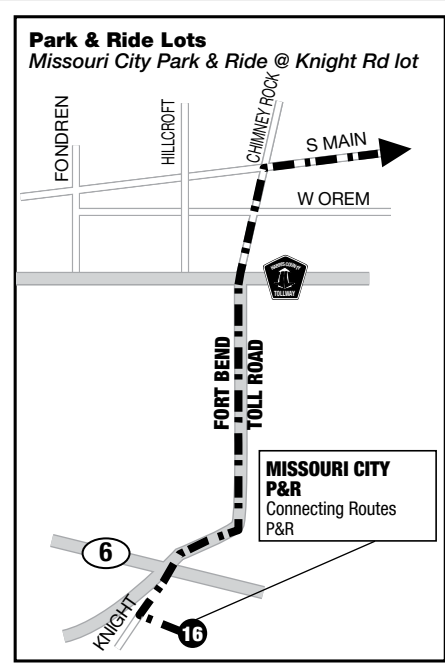

# TMC Corridor

January 2025

- 270** Missouri City **\$3.25** each way
- 292** West Bellfort / Westwood / TMC **\$3.25** each way
- 297** South Point / Monroe / TMC **\$3.25** each way
- 298** 298 Kingsland / Addicks / NWTC / TMC **\$4.50** each way

**Travel Times / Tiempo del Viaje**

**Missouri City Park & Ride Lot**  
To/from TMC Transit Center = approximately 20 minutes  
Ida/vuelta desde el centro de transito TMC = aproximadamente 20 minutos

**SH 6 & Knight Road Park & Ride Lot**  
To/from TMC Transit Center = approximately 35 minutes  
Ida/vuelta desde el centro de transito TMC = aproximadamente 35 minutos

**W Bellfort / Westwood Park & Ride Lots**  
To/from TMC Transit Center = approximately 45 minutes  
Ida/vuelta desde el centro de transito TMC = aproximadamente 45 minutos

**South Point / Monroe Park & Ride Lots**  
To/from TMC Transit Center = approximately 40 minutes  
Ida/vuelta desde el centro de transito TMC = aproximadamente 40 minutos

**Addicks Park & Ride Lot & Northwest Transit Center**  
To/from TMC Transit Center = approximately 61 minutes  
Ida/vuelta desde el centro de transito TMC = aproximadamente 61 minutos

**270 Missouri City Weekday Inbound / Día de semana hacia la ciudad**