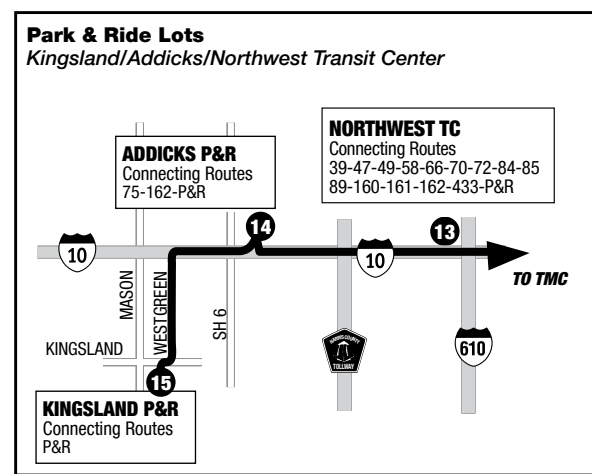

TMC Corridor

August 2023

270 Missouri City / State Highway 6 Express
\$2.00/\$3.25 each way

292 West Belfort / Westwood / TMC
\$3.25 each way

297 South Point / Monroe / TMC
\$3.25 each way

298 298 Kingsland / Addicks / NWTC / TMC
\$4.50 each way

W Belfort / Westwood Park & Ride Lots
To/from TMC Transit Center = approximately 45 minutes
Ida/vuelta desde el centro de transito TMC = aproximadamente 45 minutos

South Point / Monroe Park & Ride Lots
To/from TMC Transit Center = approximately 40 minutes
Ida/vuelta desde el centro de transito TMC = aproximadamente 40 minutos

Addicks Park & Ride Lot & Northwest Transit Center
To/from TMC Transit Center = approximately 61 minutes
Ida/vuelta desde el centro de transito TMC = aproximadamente 61 minutos

270 Missouri City / SH 6 @ Knight Rd. Weekday Inbound /
Día de semana hacia la ciudad

SH 6 & Knight Road	Missouri City Park & Ride	TMC Transit Center
17	16	1
Morning		
5:06am	5:13am	5:30am
5:21	5:28	5:45
5:36	5:43	6:00
5:51	5:58	6:15
6:06	6:14	6:30
6:21	6:29	6:48
6:36	6:44	7:03
6:46	6:54	7:13
6:56	7:04	7:24
7:06	7:14	7:34
7:21	7:29	7:53
7:36	7:44	8:09
7:54	8:02	8:27
8:16	8:24	8:49
Afternoon		
3:55pm	4:01pm	4:17pm
4:10	4:16	4:34
4:28	4:34	4:52
4:43	4:49	5:07
4:58	5:04	5:22
5:15	5:22	5:40
5:30	5:37	5:55
5:47	5:54	6:12
6:02	6:08	6:26
6:14	6:20	6:38
6:26	6:32	6:50
6:41	6:47	7:05
6:54	7:00	7:18