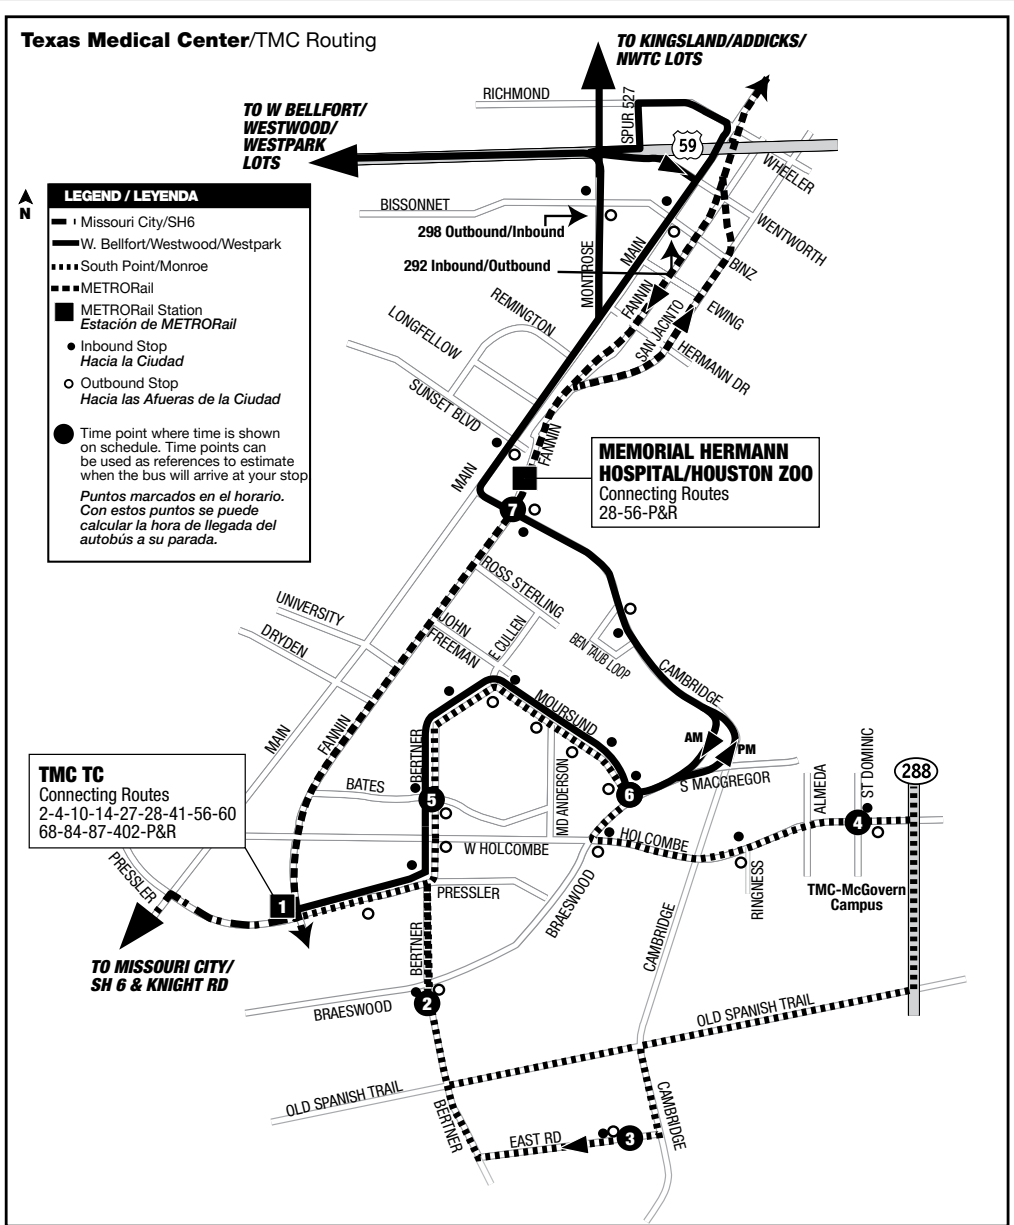

TMC Corridor

August 2023

270 Missouri City / State Highway 6 Express
\$2.00/\$3.25 each way

292 West Belfort / Westwood / TMC
\$3.25 each way

297 South Point / Monroe / TMC
\$3.25 each way

298 298 Kingsland / Addicks / NWTC / TMC
\$4.50 each way