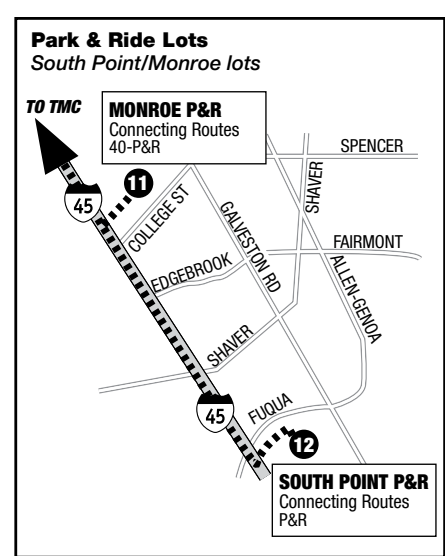

TMC Corridor

August 2023

270 Missouri City / State Highway 6 Express
\$2.00/\$3.25 each way

292 West Belfort / Westwood / TMC
\$3.25 each way

297 South Point / Monroe / TMC
\$3.25 each way

298 298 Kingsland / Addicks / NWTC / TMC
\$4.50 each way

Addicks Park & Ride Lot & Northwest Transit Center
To/from TMC Transit Center = approximately 61 minutes
Ida/vuelta desde el centro de transito TMC = aproximadamente 61 minutos

270 Missouri City / SH 6 @ Knight Rd. Weekday Inbound /
Día de semana hacia la ciudad

297 South Point / Monroe / TMC

Weekday Inbound / Día de semana hacia la ciudad

South Point Park & Ride	Monroe Park & Ride	Holcombe & St. Dominic	Moursund & S. Macgregor	Bertner & Bates	TMC Transit Center	Bertner & Braeswood	East Rd. & Cambridge
12	11	4	6	5	1	2	3
Morning							
5:15am	5:23am	5:40am	5:44am	5:48am	5:54am	5:57am	6:00am
5:35	5:43	6:00	6:04	6:08	6:14	6:17	6:20
5:55	6:03	6:20	6:24	6:28	6:34	6:37	6:40
6:07	6:17	6:36	6:40	6:44	6:50	6:53	6:56
6:19	6:29	6:48	6:52	6:56	7:02	7:05	7:08
6:31	6:41	7:00	7:04	7:08	7:14	7:17	7:20
6:43	6:53	7:12	7:16	7:20	7:26	7:29	7:32
6:55	7:05	7:24	7:28	7:32	7:38	7:41	7:44
7:04	7:14	7:33	7:37	7:41	7:47	7:50	7:53
7:12	7:22	7:41	7:45	7:49	7:55	7:58	8:01
7:20	7:30	7:49	7:53	7:57	8:03	8:06	8:09
7:30	7:40	7:59	8:03	8:07	8:13	8:16	8:19
7:40	7:50	8:09	8:13	8:17	8:23	8:26	8:29
7:50	8:00	8:19	8:23	8:27	8:33	8:36	8:39
8:05	8:13	8:30	8:34	8:38	8:44	8:47	8:50
8:20	8:28	8:45	8:49	8:53	8:59	9:02	9:05
Afternoon							
3:25pm							3:50pm
3:43							4:08
4:03							4:31
4:13							4:41
4:23							4:51
4:38							5:06
4:50							5:18
5:08							5:36
5:18							5:46