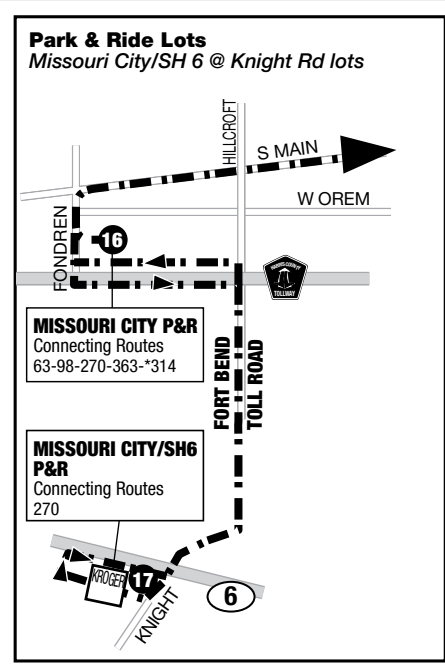

TMC Corridor

August 2023

270 Missouri City / State Highway 6 Express
\$2.00/\$3.25 each way

292 West Belfort / Westwood / TMC
\$3.25 each way

297 South Point / Monroe / TMC
\$3.25 each way

298 298 Kingsland / Addicks / NWTC / TMC
\$4.50 each way

METRO RideMETRO.org  
713-635-4000

Get Your / Obtenga su METRO Q® Fare Card / METRO Day Pass

METRO Q® Fare Card and METRO Day Pass are available at the METRO RideStore and at numerous retailers across the region. Call 713-635-4000 or visit RideMETRO.org for the location nearest you.

Destination Signs / Letreros Direccionales

Inbound Hacia la ciudad	270 TMC Transit Center 292 W Belfort / Westwood TMC Transit Center 297 South Point / Monroe TMC Transit Center 298 Kingsland / Addicks / NWTC / TMC
Outbound Hacia las afueras de la ciudad	270 Missouri City / SH 6 & Knight Rd. 292 W Belfort / Westwood 297 South Point / Monroe 298 Kingsland / Addicks / NWTC / TMC

Addicks Park & Ride Lot & Northwest Transit Center
To/from TMC Transit Center = approximately 61 minutes
Ida/vuelta desde el centro de transito TMC = aproximadamente 61 minutos

270 Missouri City / SH 6 @ Knight Rd. Weekday Inbound /
Día de semana hacia la ciudad