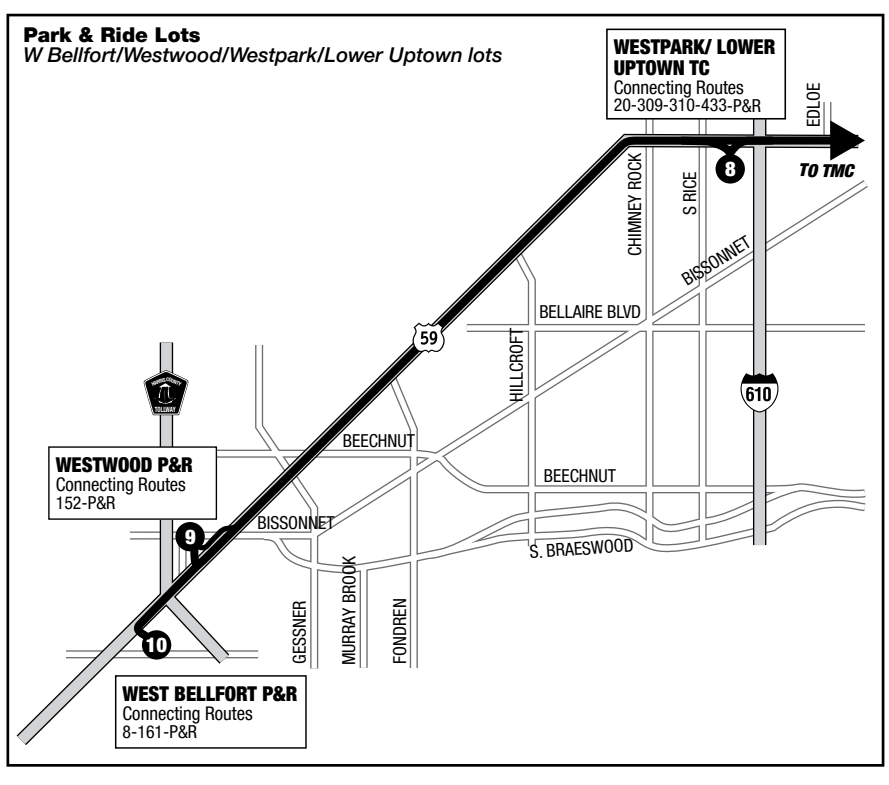

TMC Corridor

August 2023

270 Missouri City / State Highway 6 Express
\$2.00/\$3.25 each way

292 West Belfort / Westwood / TMC
\$3.25 each way

297 South Point / Monroe / TMC
\$3.25 each way

298 298 Kingsland / Addicks / NWTC / TMC
\$4.50 each way

Addicks Park & Ride Lot & Northwest Transit Center
To/from TMC Transit Center = approximately 61 minutes
Ida/vuelta desde el centro de transito TMC = aproximadamente 61 minutos

270 Missouri City / SH 6 @ Knight Rd. Weekday Inbound /
Día de semana hacia la ciudad

297 South Point / Monroe / TMC

Weekday Inbound / Día de semana hacia la ciudad

South Point Park & Ride	Monroe Park & Ride	Holcombe & St. Dominic	Moursund & S. Macgregor	Bertner & Bates	TMC Transit Center	Bertner & Braeswood	East Rd. & Cambridge
12	11	4	6	5	1	2	3
Morning							
5:15am	5:23am	5:40am	5:44am	5:48am	5:54am	5:57am	6:00am
5:35	5:43	6:00	6:04	6:08	6:14	6:17	6:20
5:55	6:03	6:20	6:24	6:28	6:34	6:37	6:40
6:07	6:17	6:36	6:40	6:44	6:50	6:53	6:56
6:19	6:29	6:48	6:52	6:56	7:02	7:05	7:08
6:31	6:41	7:00	7:04	7:08	7:14	7:17	7:20
6:43	6:53	7:12	7:16	7:20	7:26	7:29	7:32
6:55	7:05	7:24	7:28	7:32	7:38	7:41	7:44
7:04	7:14	7:33	7:37	7:41	7:47	7:50	7:53
7:12	7:22	7:41	7:45	7:49	7:55	7:58	8:01
7:20	7:30	7:49	7:53	7:57	8:03	8:06	8:09
7:30	7:40	7:59	8:03	8:07	8:13	8:16	8:19
7:40	7:50	8:09	8:13	8:17	8:23	8:26	8:29
7:50	8:00	8:19	8:23	8:27	8:33	8:36	8:39
8:05	8:13	8:30	8:34	8:38	8:44	8:47	8:50
8:20	8:28	8:45	8:49	8:53	8:59	9:02	9:05
Afternoon							
3:25pm							3:50pm
3:43							4:08
4:03							4:31
4:13							4:41
4:23							4:51
4:38							5:06
4:50							5:18
5:08							5:36
5:18							5:46