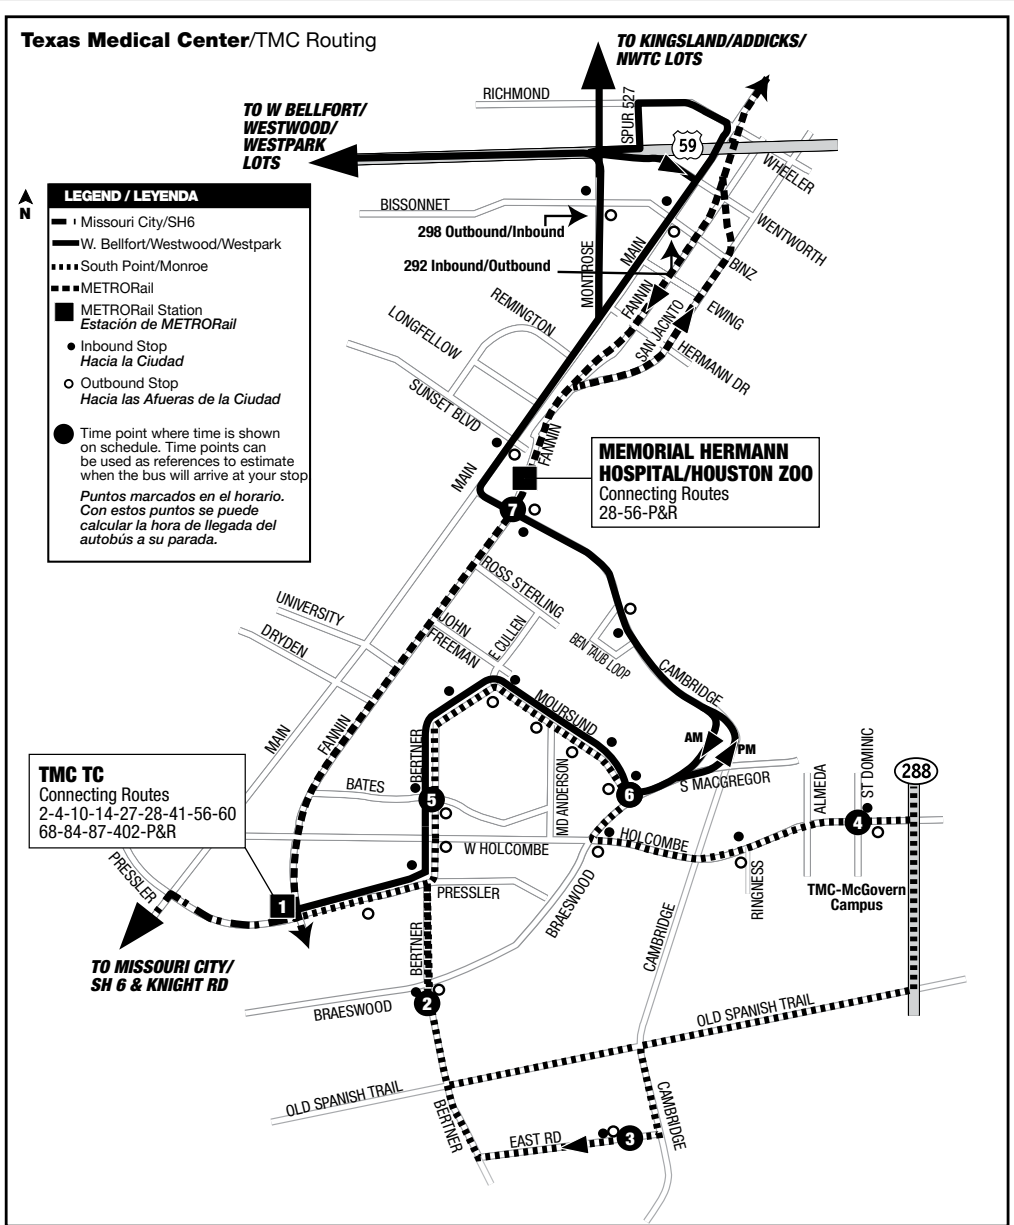

TMC Corridor

June 2024

- 270** Missouri City / State Highway 6 Express **\$2.00/\$3.25** each way
- 292** West Belfort / Westwood / TMC **\$3.25** each way
- 297** South Point / Monroe / TMC **\$3.25** each way
- 298** 298 Kingsland / Addicks / NWTC / TMC **\$4.50** each way

W Belfort / Westwood Park & Ride Lots
To/from TMC Transit Center = approximately 45 minutes
Ida/vuelta desde el centro de transito TMC = aproximadamente 45 minutos

South Point / Monroe Park & Ride Lots
To/from TMC Transit Center = approximately 40 minutes
Ida/vuelta desde el centro de transito TMC = aproximadamente 40 minutos