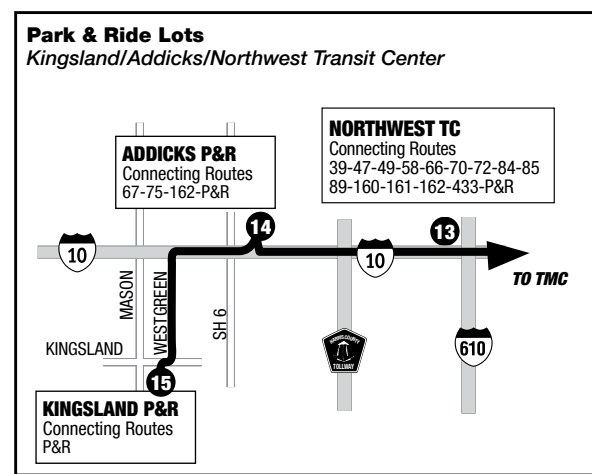

TMC Corridor

June 2024

- 270** Missouri City / State Highway 6 Express **\$2.00/\$3.25** each way
- 292** West Belfort / Westwood / TMC **\$3.25** each way
- 297** South Point / Monroe / TMC **\$3.25** each way
- 298** 298 Kingsland / Addicks / NWTC / TMC **\$4.50** each way

Travel Times / Tiempo del Viaje

Missouri City Park & Ride Lot
To/from TMC Transit Center = approximately 20 minutes
Ida/vuelta desde el centro de transito TMC = aproximadamente 20 minutos

SH 6 & Knight Road Park & Ride Lot
To/from TMC Transit Center = approximately 35 minutes
Ida/vuelta desde el centro de transito TMC = aproximadamente 35 minutos

Addicks Park & Ride Lot & Northwest Transit Center
To/from TMC Transit Center = approximately 61 minutes
Ida/vuelta desde el centro de transito TMC = aproximadamente 61 minutos

270 Missouri City / SH 6 @ Knight Rd. Weekday Inbound /
Día de semana hacia la ciudad

SH 6 & Knight Road	Missouri City Park & Ride	TMC Transit Center
17	16	1
Morning		
5:00am	5:13am	5:30am
5:15	5:28	5:45
5:30	5:43	6:00
5:45	5:58	6:15
6:00	6:14	6:30
6:15	6:29	6:48
6:30	6:44	7:03
6:40	6:54	7:13
6:50	7:04	7:24
7:00	7:14	7:34
7:15	7:29	7:53
7:30	7:44	8:09
7:48	8:02	8:27
8:10	8:24	8:49
8:40	8:54	9:19
Afternoon		
3:49pm	4:01pm	4:17pm
4:04	4:16	4:34
4:22	4:34	4:52
4:37	4:49	5:07
4:52	5:04	5:22
5:07	5:22	5:40
5:22	5:37	5:55
5:38	5:54	6:12
5:54	6:08	6:26
6:08	6:20	6:38
6:20	6:32	6:50
6:35	6:47	7:05
6:48	7:00	7:18
7:08	7:20	7:38