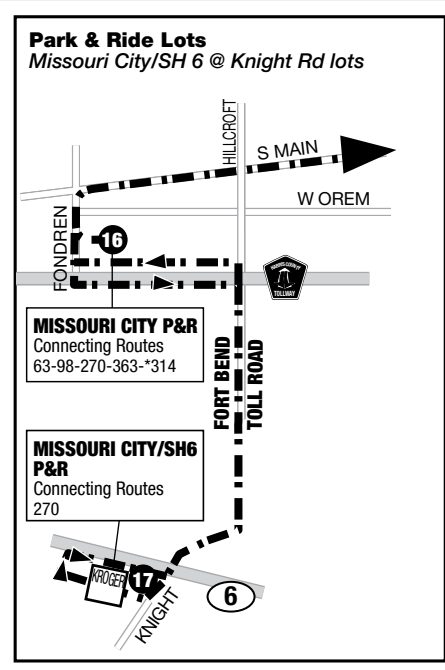

TMC Corridor

June 2024

- 270** Missouri City / State Highway 6 Express **\$2.00/\$3.25** each way
- 292** West Belfort / Westwood / TMC **\$3.25** each way
- 297** South Point / Monroe / TMC **\$3.25** each way
- 298** 298 Kingsland / Addicks / NWTC / TMC **\$4.50** each way

METRO RideMETRO.org  
713-635-4000

Get Your / Obtenga su METRO Q® Fare Card / METRO Day Pass

METRO Q® Fare Card and METRO Day Pass are available at the METRO RideStore and at numerous retailers across the region. Call 713-635-4000 or visit RideMETRO.org for the location nearest you.

Destination Signs / Letreros Direccionales

Inbound Hacia la ciudad	270 TMC Transit Center 292 W Belfort / Westwood TMC Transit Center 297 South Point / Monroe TMC Transit Center 298 Kingsland / Addicks / NWTC / TMC
Outbound Hacia las afueras de la ciudad	270 Missouri City / SH 6 & Knight Rd. 292 W Belfort / Westwood 297 South Point / Monroe 298 Kingsland / Addicks / NWTC / TMC

Addicks Park & Ride Lot & Northwest Transit Center
To/from TMC Transit Center = approximately 61 minutes
Ida/vuelta desde el centro de transito TMC = aproximadamente 61 minutos

270 Missouri City / SH 6 @ Knight Rd. Weekday Inbound /
Día de semana hacia la ciudad