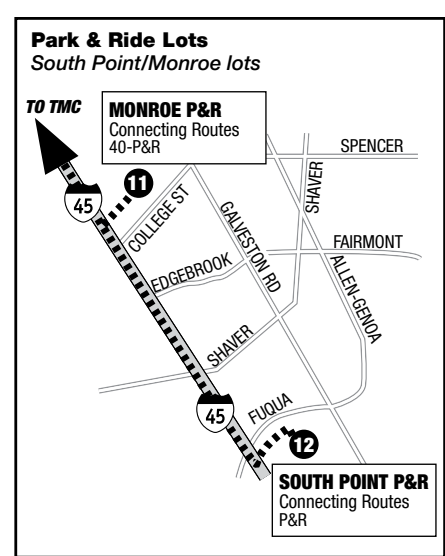

TMC Corridor

June 2024

- 270** Missouri City / State Highway 6 Express **\$2.00/\$3.25** each way
- 292** West Belfort / Westwood / TMC **\$3.25** each way
- 297** South Point / Monroe / TMC **\$3.25** each way
- 298** 298 Kingsland / Addicks / NWTC / TMC **\$4.50** each way

Travel Times / Tiempo del Viaje

Missouri City Park & Ride Lot
To/from TMC Transit Center = approximately 20 minutes
Ida/vuelta desde el centro de transito TMC = aproximadamente 20 minutos

SH 6 & Knight Road Park & Ride Lot
To/from TMC Transit Center = approximately 35 minutes
Ida/vuelta desde el centro de transito TMC = aproximadamente 35 minutos

Addicks Park & Ride Lot & Northwest Transit Center
To/from TMC Transit Center = approximately 61 minutes
Ida/vuelta desde el centro de transito TMC = aproximadamente 61 minutos

270 Missouri City / SH 6 @ Knight Rd. Weekday Inbound /
Día de semana hacia la ciudad

SH 6 & Knight Road	Missouri City Park & Ride	TMC Transit Center
17	16	1
Morning		
5:00am	5:13am	5:30am
5:15	5:28	5:45
5:30	5:43	6:00
5:45	5:58	6:15
6:00	6:14	6:30
6:15	6:29	6:48
6:30	6:44	7:03
6:40	6:54	7:13
6:50	7:04	7:24
7:00	7:14	7:34
7:15	7:29	7:53
7:30	7:44	8:09
7:48	8:02	8:27
8:10	8:24	8:49
8:40	8:54	9:19
Afternoon		
3:49pm	4:01pm	4:17pm
4:04	4:16	4:34
4:22	4:34	4:52
4:37	4:49	5:07
4:52	5:04	5:22
5:07	5:22	5:40
5:22	5:37	5:55
5:38	5:54	6:12
5:54	6:08	6:26
6:08	6:20	6:38
6:20	6:32	6:50
6:35	6:47	7:05
6:48	7:00	7:18
7:08	7:20	7:38