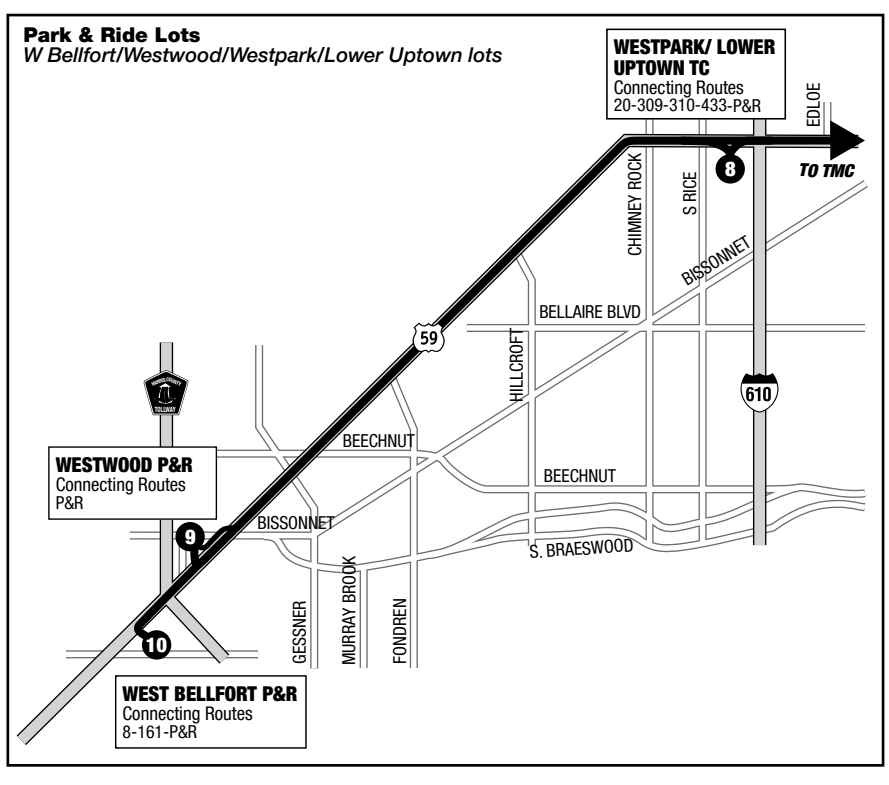

TMC Corridor

June 2024

- 270** Missouri City / State Highway 6 Express **\$2.00/\$3.25** each way
- 292** West Belfort / Westwood / TMC **\$3.25** each way
- 297** South Point / Monroe / TMC **\$3.25** each way
- 298** 298 Kingsland / Addicks / NWTC / TMC **\$4.50** each way

Travel Times / Tiempo del Viaje

Missouri City Park & Ride Lot
To/from TMC Transit Center = approximately 20 minutes
Ida/vuelta desde el centro de transito TMC = aproximadamente 20 minutos

SH 6 & Knight Road Park & Ride Lot
To/from TMC Transit Center = approximately 35 minutes
Ida/vuelta desde el centro de transito TMC = aproximadamente 35 minutos

Addicks Park & Ride Lot & Northwest Transit Center
To/from TMC Transit Center = approximately 61 minutes
Ida/vuelta desde el centro de transito TMC = aproximadamente 61 minutos

270 Missouri City / SH 6 @ Knight Rd. Weekday Inbound /
Día de semana hacia la ciudad

SH 6 & Knight Road	Missouri City Park & Ride	TMC Transit Center
17	16	1
Morning		
5:00am	5:13am	5:30am
5:15	5:28	5:45
5:30	5:43	6:00
5:45	5:58	6:15
6:00	6:14	6:30
6:15	6:29	6:48
6:30	6:44	7:03
6:40	6:54	7:13
6:50	7:04	7:24
7:00	7:14	7:34
7:15	7:29	7:53
7:30	7:44	8:09
7:48	8:02	8:27
8:10	8:24	8:49
8:40	8:54	9:19
Afternoon		
3:49pm	4:01pm	4:17pm
4:04	4:16	4:34
4:22	4:34	4:52
4:37	4:49	5:07
4:52	5:04	5:22
5:07	5:22	5:40
5:22	5:37	5:55
5:38	5:54	6:12
5:54	6:08	6:26
6:08	6:20	6:38
6:20	6:32	6:50
6:35	6:47	7:05
6:48	7:00	7:18
7:08	7:20	7:38