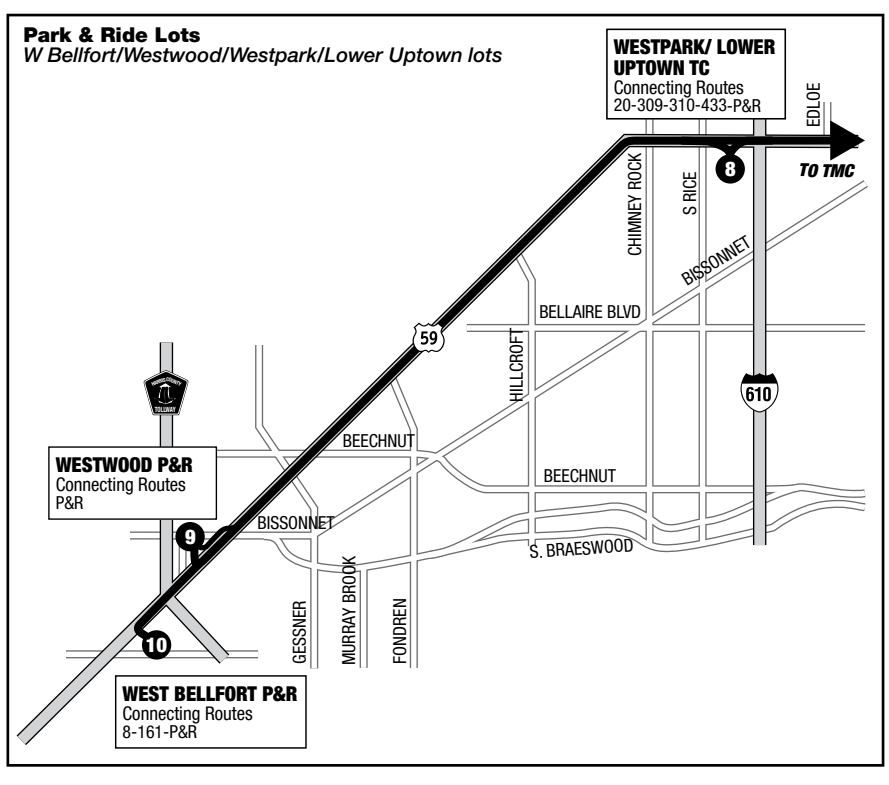

TMC Corridor

January 2025

- 270** Missouri City **\$3.25** each way
- 292** West Belfort / Westwood / TMC **\$3.25** each way
- 297** South Point / Monroe / TMC **\$3.25** each way
- 298** 298 Kingsland / Addicks / NWTC / TMC **\$4.50** each way

Destination Signs / Letreros Direccionales

Inbound Hacia la ciudad	270 TMC Transit Center 292 W Belfort / Westwood TMC Transit Center 297 South Point / Monroe TMC Transit Center 298 Kingsland / Addicks / NWTC / TMC
Outbound Hacia las afueras de la ciudad	270 Missouri City 292 W Belfort / Westwood 297 South Point / Monroe 298 Kingsland / Addicks / NWTC / TMC

Travel Times / Tiempo del Viaje

Missouri City Park & Ride Lot
To/from TMC Transit Center = approximately 20 minutes
Ida/vuelta desde el centro de transito TMC = aproximadamente 20 minutos

SH 6 & Knight Road Park & Ride Lot
To/from TMC Transit Center = approximately 35 minutes
Ida/vuelta desde el centro de transito TMC = aproximadamente 35 minutos

Addicks Park & Ride Lot & Northwest Transit Center
To/from TMC Transit Center = approximately 61 minutes
Ida/vuelta desde el centro de transito TMC = aproximadamente 61 minutos

270 Missouri City Weekday Inbound / Día de semana hacia la ciudad