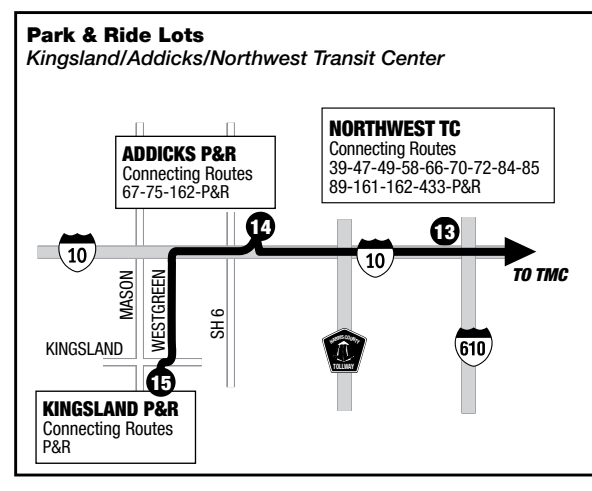

TMC Corridor

January 2025

- 270** Missouri City **\$3.25** each way
- 292** West Belfort / Westwood / TMC **\$3.25** each way
- 297** South Point / Monroe / TMC **\$3.25** each way
- 298** 298 Kingsland / Addicks / NWTC / TMC **\$4.50** each way

Travel Times / Tiempo del Viaje

Missouri City Park & Ride Lot
To/from TMC Transit Center = approximately 20 minutes
Ida/vuelta desde el centro de transito TMC = aproximadamente 20 minutos

SH 6 & Knight Road Park & Ride Lot
To/from TMC Transit Center = approximately 35 minutes
Ida/vuelta desde el centro de transito TMC = aproximadamente 35 minutos

W Belfort / Westwood Park & Ride Lots
To/from TMC Transit Center = approximately 45 minutes
Ida/vuelta desde el centro de transito TMC = aproximadamente 45 minutos

South Point / Monroe Park & Ride Lots
To/from TMC Transit Center = approximately 40 minutes
Ida/vuelta desde el centro de transito TMC = aproximadamente 40 minutos

Addicks Park & Ride Lot & Northwest Transit Center
To/from TMC Transit Center = approximately 61 minutes
Ida/vuelta desde el centro de transito TMC = aproximadamente 61 minutos

270 Missouri City Weekday Inbound / Día de semana hacia la ciudad