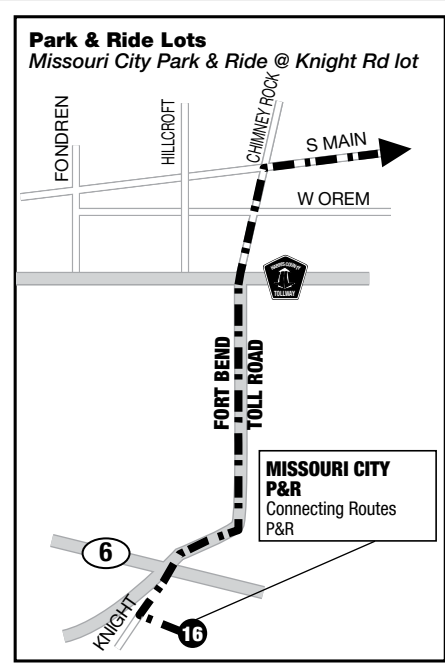

TMC Corridor

January 2025

- 270** Missouri City **\$3.25** each way
- 292** West Belfort / Westwood / TMC **\$3.25** each way
- 297** South Point / Monroe / TMC **\$3.25** each way
- 298** 298 Kingsland / Addicks / NWTC / TMC **\$4.50** each way

Destination Signs / Letreros Direccionales

Inbound Hacia la ciudad	270 TMC Transit Center 292 W Belfort / Westwood TMC Transit Center 297 South Point / Monroe TMC Transit Center 298 Kingsland / Addicks / NWTC / TMC
Outbound Hacia las afueras de la ciudad	270 Missouri City 292 W Belfort / Westwood 297 South Point / Monroe 298 Kingsland / Addicks / NWTC / TMC

Travel Times / Tiempo del Viaje

Missouri City Park & Ride Lot
To/from TMC Transit Center = approximately 20 minutes
Ida/vuelta desde el centro de transito TMC = aproximadamente 20 minutos

SH 6 & Knight Road Park & Ride Lot
To/from TMC Transit Center = approximately 35 minutes
Ida/vuelta desde el centro de transito TMC = aproximadamente 35 minutos

Addicks Park & Ride Lot & Northwest Transit Center
To/from TMC Transit Center = approximately 61 minutes
Ida/vuelta desde el centro de transito TMC = aproximadamente 61 minutos

270 Missouri City Weekday Inbound / Día de semana hacia la ciudad