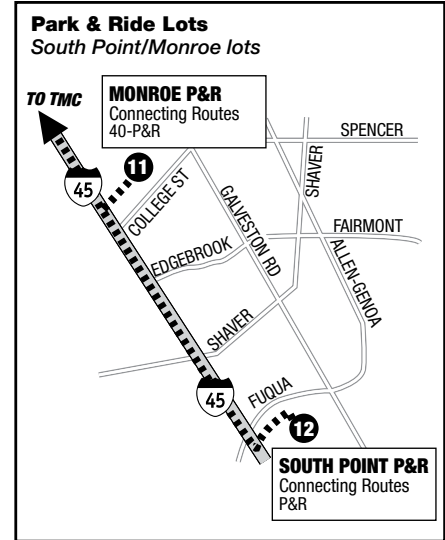

TMC Corridor

January 2025

- 270** Missouri City **\$3.25** each way
- 292** West Belfort / Westwood / TMC **\$3.25** each way
- 297** South Point / Monroe / TMC **\$3.25** each way
- 298** 298 Kingsland / Addicks / NWTC / TMC **\$4.50** each way

Travel Times / Tiempo del Viaje

Missouri City Park & Ride Lot
To/from TMC Transit Center = approximately 20 minutes
Ida/vuelta desde el centro de transito TMC = aproximadamente 20 minutos

SH 6 & Knight Road Park & Ride Lot
To/from TMC Transit Center = approximately 35 minutes
Ida/vuelta desde el centro de transito TMC = aproximadamente 35 minutos

W Belfort / Westwood Park & Ride Lots
To/from TMC Transit Center = approximately 45 minutes
Ida/vuelta desde el centro de transito TMC = aproximadamente 45 minutos

South Point / Monroe Park & Ride Lots
To/from TMC Transit Center = approximately 40 minutes
Ida/vuelta desde el centro de transito TMC = aproximadamente 40 minutos

Addicks Park & Ride Lot & Northwest Transit Center
To/from TMC Transit Center = approximately 61 minutes
Ida/vuelta desde el centro de transito TMC = aproximadamente 61 minutos

270 Missouri City Weekday Inbound / Día de semana hacia la ciudad