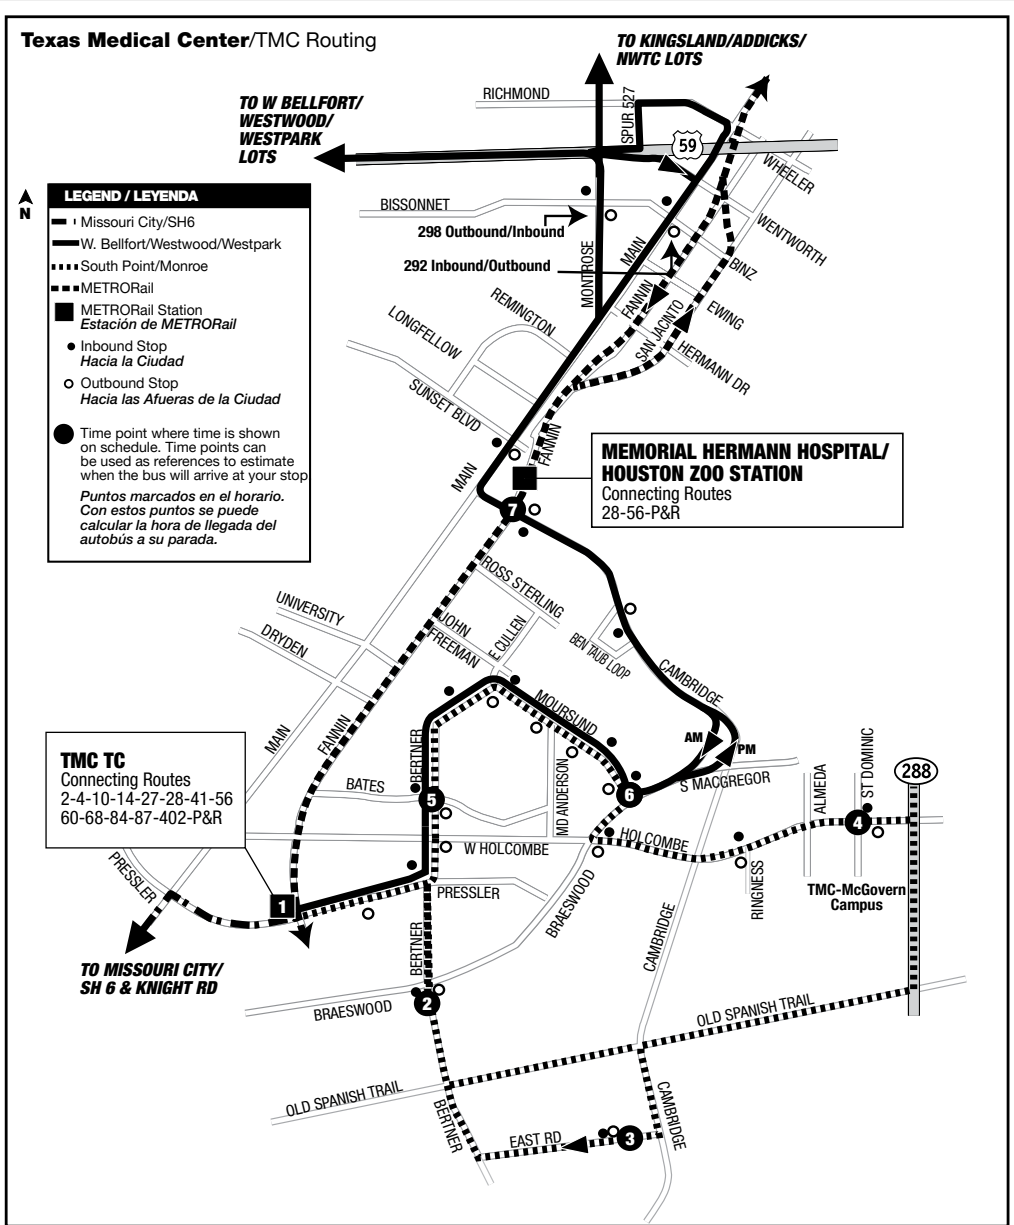

TMC Corridor

January 2025

- 270** Missouri City **\$3.25** each way
- 292** West Belfort / Westwood / TMC **\$3.25** each way
- 297** South Point / Monroe / TMC **\$3.25** each way
- 298** 298 Kingsland / Addicks / NWTC / TMC **\$4.50** each way

Don't Throw It – Reload It / No la tire – Recárguela

Add money to your reloadable METRO Q® Fare Card or METRO Day Pass at the METRO RideStore, retailers, TVMs, CVMs, on board local buses and through our website, RideMETRO.org. Always register your card to protect your balance from loss or theft.

Travel Times / Tiempo del Viaje

Missouri City Park & Ride Lot
To/from TMC Transit Center = approximately 20 minutes
Ida/vuelta desde el centro de transito TMC = aproximadamente 20 minutos

SH 6 & Knight Road Park & Ride Lot
To/from TMC Transit Center = approximately 35 minutes
Ida/vuelta desde el centro de transito TMC = aproximadamente 35 minutos

W Belfort / Westwood Park & Ride Lots
To/from TMC Transit Center = approximately 45 minutes
Ida/vuelta desde el centro de transito TMC = aproximadamente 45 minutos

South Point / Monroe Park & Ride Lots
To/from TMC Transit Center = approximately 40 minutes
Ida/vuelta desde el centro de transito TMC = aproximadamente 40 minutos