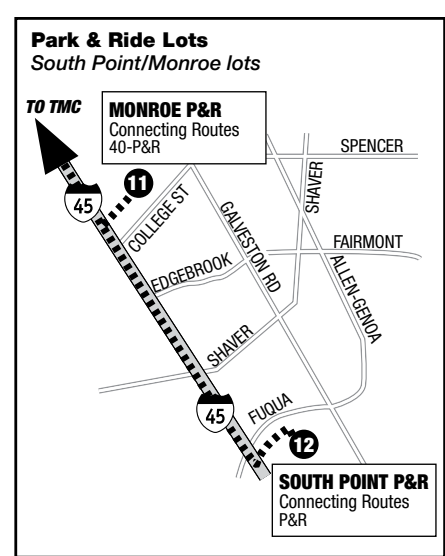

TMC Corridor

August 2023

- 270** Missouri City / State Highway 6 Express **\$2.00/\$3.25** each way
- 292** West Belfort / Westwood / TMC **\$3.25** each way
- 297** South Point / Monroe / TMC **\$3.25** each way
- 298** 298 Kingsland / Addicks / NWTC / TMC **\$4.50** each way

Addicks Park & Ride Lot & Northwest Transit Center
To/from TMC Transit Center = approximately 61 minutes
Ida/vuelta desde el centro de transito TMC = aproximadamente 61 minutos

270 Missouri City / SH 6 @ Knight Rd. Weekday Inbound /
Día de semana hacia la ciudad

297 South Point / Monroe / TMC

Weekday Inbound / Día de semana hacia la ciudad

South Point Park & Ride	Monroe Park & Ride	Holcombe & St. Dominic	Moursund & S. Macgregor	Bertner & Bates	TMC Transit Center	Bertner & Braeswood	East Rd. & Cambridge
12	11	4	6	5	1	2	3
Morning							
5:15am	5:23am	5:40am	5:44am	5:48am	5:54am	5:57am	6:00am
5:35	5:43	6:00	6:04	6:08	6:14	6:17	6:20
5:55	6:03	6:20	6:24	6:28	6:34	6:37	6:40
6:07	6:17	6:36	6:40	6:44	6:50	6:53	6:56
6:19	6:29	6:48	6:52	6:56	7:02	7:05	7:08
6:31	6:41	7:00	7:04	7:08	7:14	7:17	7:20
6:43	6:53	7:12	7:16	7:20	7:26	7:29	7:32
6:55	7:05	7:24	7:28	7:32	7:38	7:41	7:44
7:04	7:14	7:33	7:37	7:41	7:47	7:50	7:53
7:12	7:22	7:41	7:45	7:49	7:55	7:58	8:01
7:20	7:30	7:49	7:53	7:57	8:03	8:06	8:09
7:30	7:40	7:59	8:03	8:07	8:13	8:16	8:19
7:40	7:50	8:09	8:13	8:17	8:23	8:26	8:29
7:50	8:00	8:19	8:23	8:27	8:33	8:36	8:39
8:05	8:13	8:30	8:34	8:38	8:44	8:47	8:50
8:20	8:28	8:45	8:49	8:53	8:59	9:02	9:05
Afternoon							
3:25pm							3:50pm
3:43							4:08
4:03							4:31
4:13							4:41
4:23							4:51
4:38							5:06
4:50							5:18
5:08							5:36
5:18							5:46