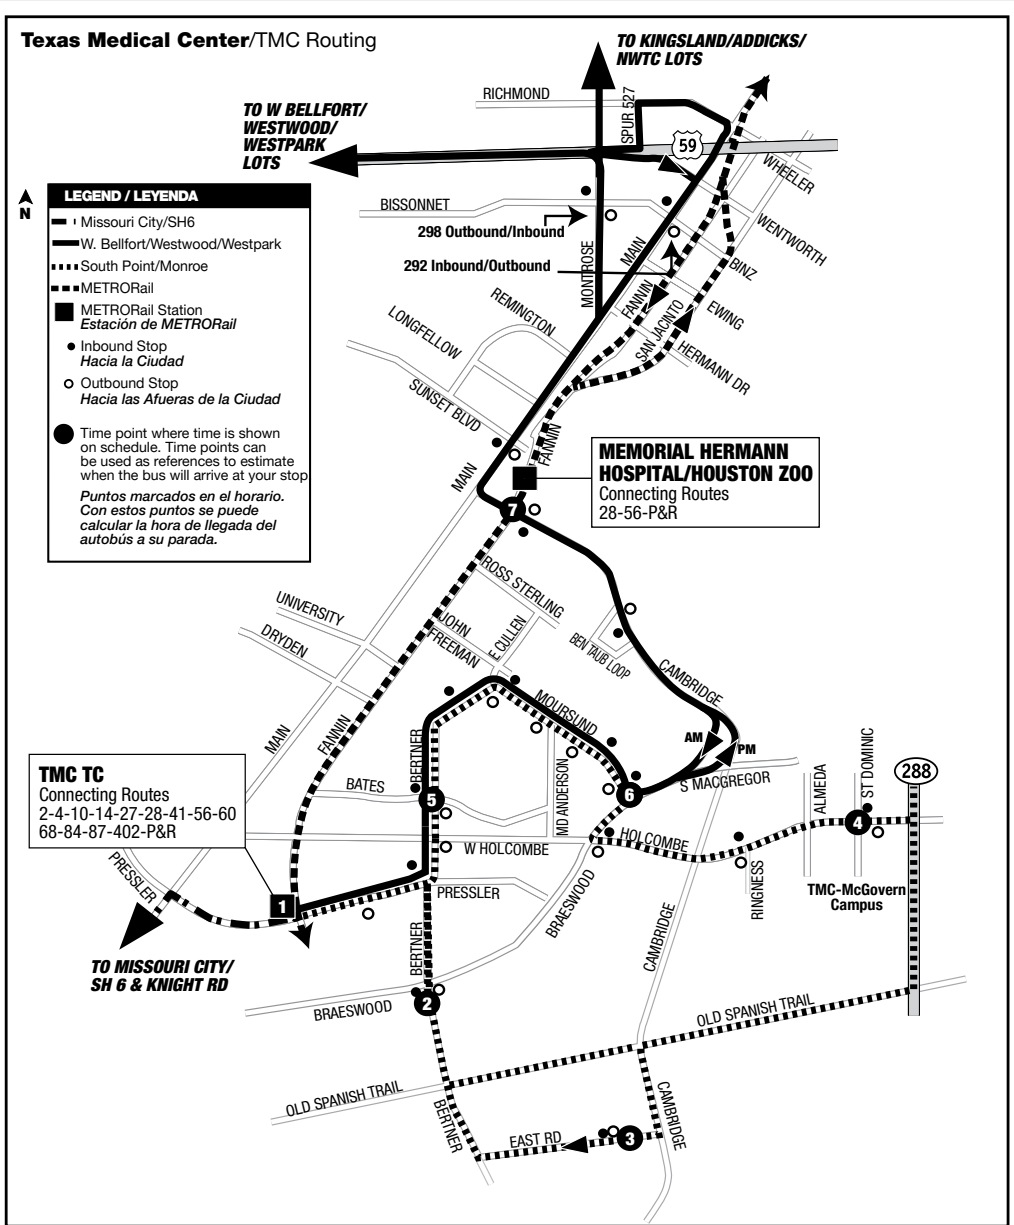

TMC Corridor

August 2023

- 270** Missouri City / State Highway 6 Express **\$2.00/\$3.25** each way
- 292** West Belfort / Westwood / TMC **\$3.25** each way
- 297** South Point / Monroe / TMC **\$3.25** each way
- 298** 298 Kingsland / Addicks / NWTC / TMC **\$4.50** each way

W Belfort / Westwood Park & Ride Lots
To/from TMC Transit Center = approximately 45 minutes
Ida/vuelta desde el centro de transito TMC = aproximadamente 45 minutos

South Point / Monroe Park & Ride Lots
To/from TMC Transit Center = approximately 40 minutes
Ida/vuelta desde el centro de transito TMC = aproximadamente 40 minutos