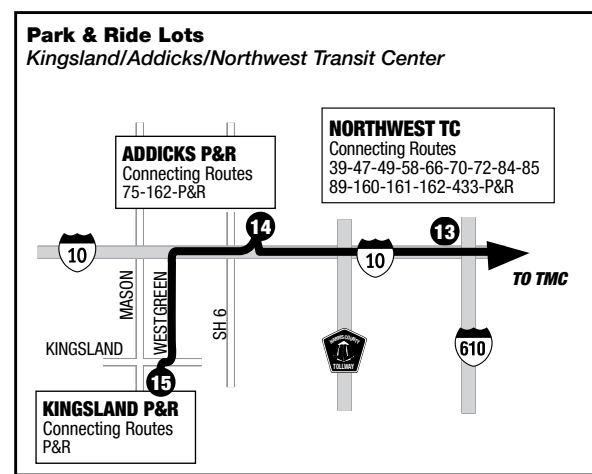

TMC Corridor

August 2023

- 270** Missouri City / State Highway 6 Express **\$2.00/\$3.25** each way
- 292** West Belfort / Westwood / TMC **\$3.25** each way
- 297** South Point / Monroe / TMC **\$3.25** each way
- 298** 298 Kingsland / Addicks / NWTC / TMC **\$4.50** each way

Travel Times / Tiempo del Viaje

Missouri City Park & Ride Lot
To/from TMC Transit Center = approximately 20 minutes
Ida/vuelta desde el centro de transito TMC = aproximadamente 20 minutos

SH 6 & Knight Road Park & Ride Lot
To/from TMC Transit Center = approximately 35 minutes
Ida/vuelta desde el centro de transito TMC = aproximadamente 35 minutos

W Belfort / Westwood Park & Ride Lots
To/from TMC Transit Center = approximately 45 minutes
Ida/vuelta desde el centro de transito TMC = aproximadamente 45 minutos

South Point / Monroe Park & Ride Lots
To/from TMC Transit Center = approximately 40 minutes
Ida/vuelta desde el centro de transito TMC = aproximadamente 40 minutos

Addicks Park & Ride Lot & Northwest Transit Center
To/from TMC Transit Center = approximately 61 minutes
Ida/vuelta desde el centro de transito TMC = aproximadamente 61 minutos

270 Missouri City / SH 6 @ Knight Rd. Weekday Inbound /
Día de semana hacia la ciudad