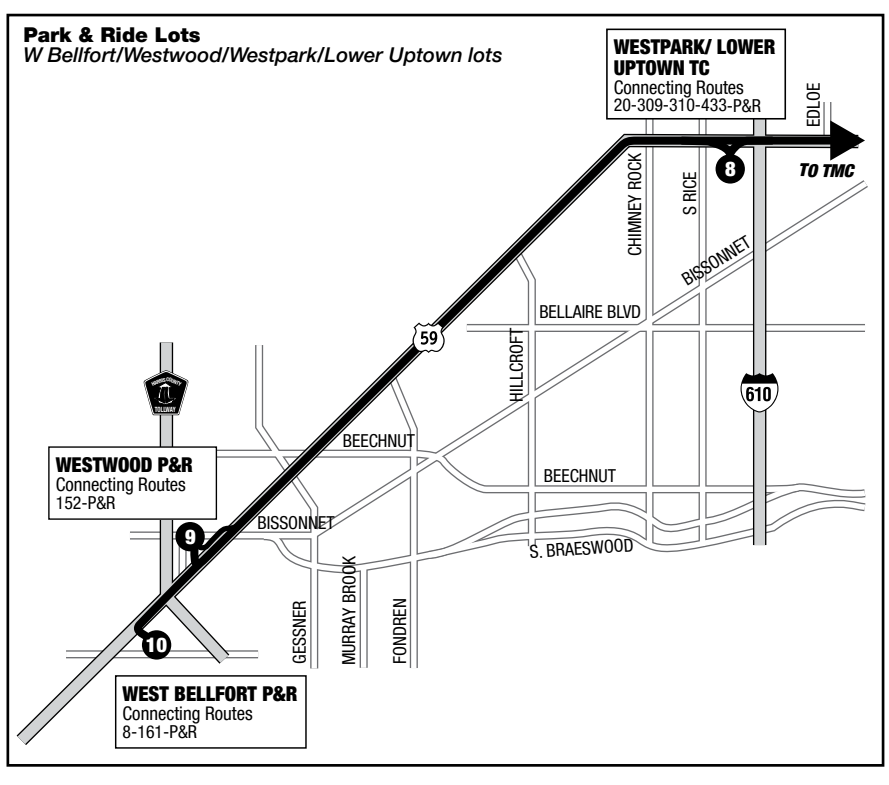

TMC Corridor

August 2023

- 270** Missouri City / State Highway 6 Express **\$2.00/\$3.25** each way
- 292** West Belfort / Westwood / TMC **\$3.25** each way
- 297** South Point / Monroe / TMC **\$3.25** each way
- 298** 298 Kingsland / Addicks / NWTC / TMC **\$4.50** each way

Addicks Park & Ride Lot & Northwest Transit Center
To/from TMC Transit Center = approximately 61 minutes
Ida/vuelta desde el centro de transito TMC = aproximadamente 61 minutos

270 Missouri City / SH 6 @ Knight Rd. Weekday Inbound /
Día de semana hacia la ciudad

297 South Point / Monroe / TMC

Weekday Inbound / Día de semana hacia la ciudad

South Point Park & Ride	Monroe Park & Ride	Holcombe & St. Dominic	Moursund & S. Macgregor	Bertner & Bates	TMC Transit Center	Bertner & Braeswood	East Rd. & Cambridge
12	11	4	6	5	1	2	3
Morning							
5:15am	5:23am	5:40am	5:44am	5:48am	5:54am	5:57am	6:00am
5:35	5:43	6:00	6:04	6:08	6:14	6:17	6:20
5:55	6:03	6:20	6:24	6:28	6:34	6:37	6:40
6:07	6:17	6:36	6:40	6:44	6:50	6:53	6:56
6:19	6:29	6:48	6:52	6:56	7:02	7:05	7:08
6:31	6:41	7:00	7:04	7:08	7:14	7:17	7:20
6:43	6:53	7:12	7:16	7:20	7:26	7:29	7:32
6:55	7:05	7:24	7:28	7:32	7:38	7:41	7:44
7:04	7:14	7:33	7:37	7:41	7:47	7:50	7:53
7:12	7:22	7:41	7:45	7:49	7:55	7:58	8:01
7:20	7:30	7:49	7:53	7:57	8:03	8:06	8:09
7:30	7:40	7:59	8:03	8:07	8:13	8:16	8:19
7:40	7:50	8:09	8:13	8:17	8:23	8:26	8:29
7:50	8:00	8:19	8:23	8:27	8:33	8:36	8:39
8:05	8:13	8:30	8:34	8:38	8:44	8:47	8:50
8:20	8:28	8:45	8:49	8:53	8:59	9:02	9:05
Afternoon							
3:25pm							3:50pm
3:43							4:08
4:03							4:31
4:13							4:41
4:23							4:51
4:38							5:06
4:50							5:18
5:08							5:36
5:18							5:46