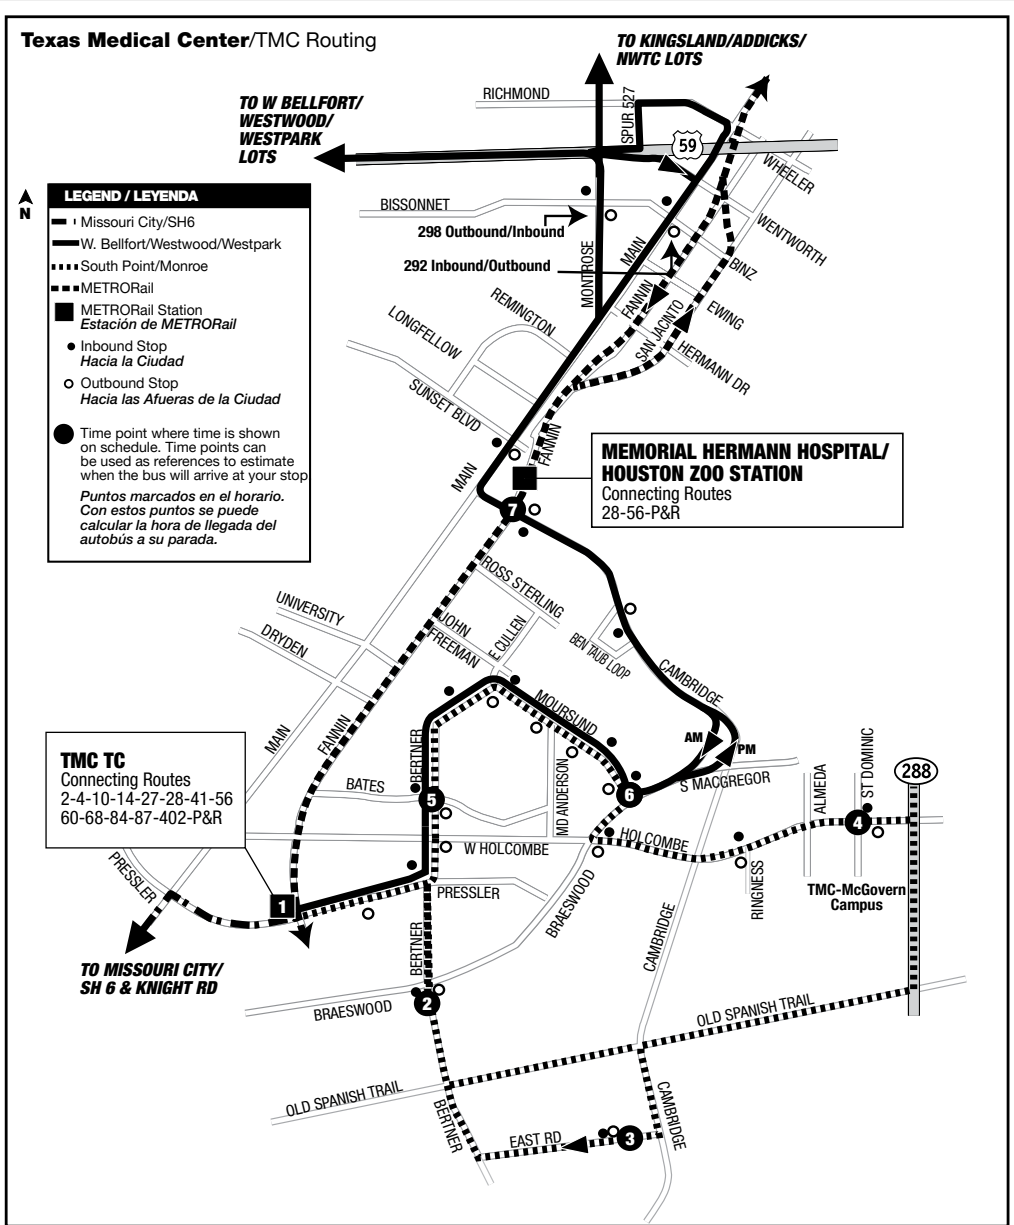

TMC Corridor

January 2025

- 270** Missouri City **\$3.25** each way
- 292** West Bellfort / Westwood / TMC **\$3.25** each way
- 297** South Point / Monroe / TMC **\$3.25** each way
- 298** 298 Kingsland / Addicks / NWTC / TMC **\$4.50** each way