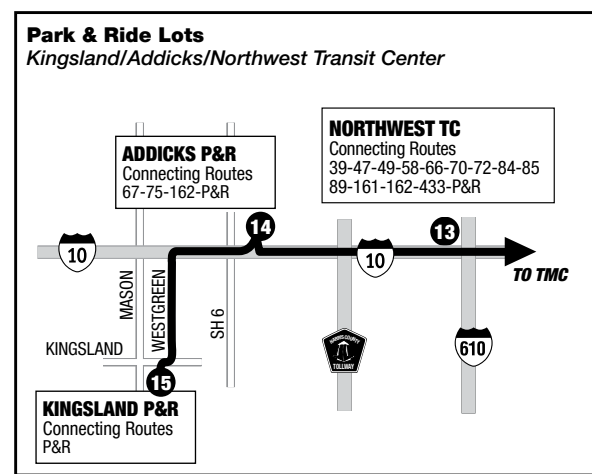

TMC Corridor

January 2025

- 270** Missouri City **\$3.25** each way
- 292** West Bellfort / Westwood / TMC **\$3.25** each way
- 297** South Point / Monroe / TMC **\$3.25** each way
- 298** 298 Kingsland / Addicks / NWTC / TMC **\$4.50** each way