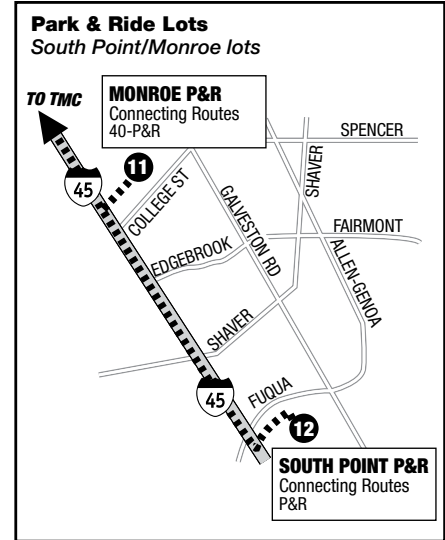

TMC Corridor

January 2025

- 270** Missouri City **\$3.25** each way
- 292** West Bellfort / Westwood / TMC **\$3.25** each way
- 297** South Point / Monroe / TMC **\$3.25** each way
- 298** 298 Kingsland / Addicks / NWTC / TMC **\$4.50** each way

Afternoon	
3:43pm	4:18pm
4:03	4:38
4:19	4:54
4:39	5:14
4:54	5:29
5:09	5:44
5:39	6:14
6:16	6:51
6:52	7:27

297 South Point / Monroe / TMC

Weekday Inbound / Día de semana hacia la ciudad

South Point Park & Ride	Monroe Park & Ride	Holcombe & St. Dominic	Moursund & S. Macgregor	Bertner & Bates	TMC Transit Center	Bertner & Braeswood	East Rd. & Cambridge
12	11	4	6	5	1	2	3
Timepoints / Puntos de tiempo							
Morning							
5:15am	5:23am	5:40am	5:44am	5:48am	5:54am	5:57am	6:00am
5:35	5:43	6:00	6:04	6:08	6:14	6:17	6:20
5:55	6:03	6:20	6:24	6:28	6:34	6:37	6:40
6:07	6:17	6:36	6:40	6:44	6:50	6:53	6:56
6:19	6:29	6:48	6:52	6:56	7:02	7:05	7:08
6:31	6:41	7:00	7:04	7:08	7:14	7:17	7:20
6:43	6:53	7:12	7:16	7:20	7:26	7:29	7:32
6:55	7:05	7:24	7:28	7:32	7:38	7:41	7:44
7:04	7:14	7:33	7:37	7:41	7:47	7:50	7:53
7:12	7:22	7:41	7:45	7:49	7:55	7:58	8:01
7:20	7:30	7:49	7:53	7:57	8:03	8:06	8:09
7:30	7:40	7:59	8:03	8:07	8:13	8:16	8:19
7:40	7:50	8:09	8:13	8:17	8:23	8:26	8:29
7:50	8:00	8:19	8:23	8:27	8:33	8:36	8:39
8:05	8:13	8:30	8:34	8:38	8:44	8:47	8:50
8:20	8:28	8:45	8:49	8:53	8:59	9:02	9:05

297 South Point / Monroe / TMC Weekday Outbound /

Día de semana hacia las afueras de la ciudad

East Rd. & Cambridge	Bertner & Braeswood	TMC Transit Center	Bertner & Bates	Moursund & S. Macgregor	Holcombe & St. Dominic	Monroe Park & Ride	South Point Park & Ride
3	2	1	5	6	4	11	12
Timepoints / Puntos de tiempo							
Morning							
6:02am							6:27am
6:22							6:47
6:42							7:10
6:58							7:26
7:10							7:38
7:22							7:50
7:34							8:02