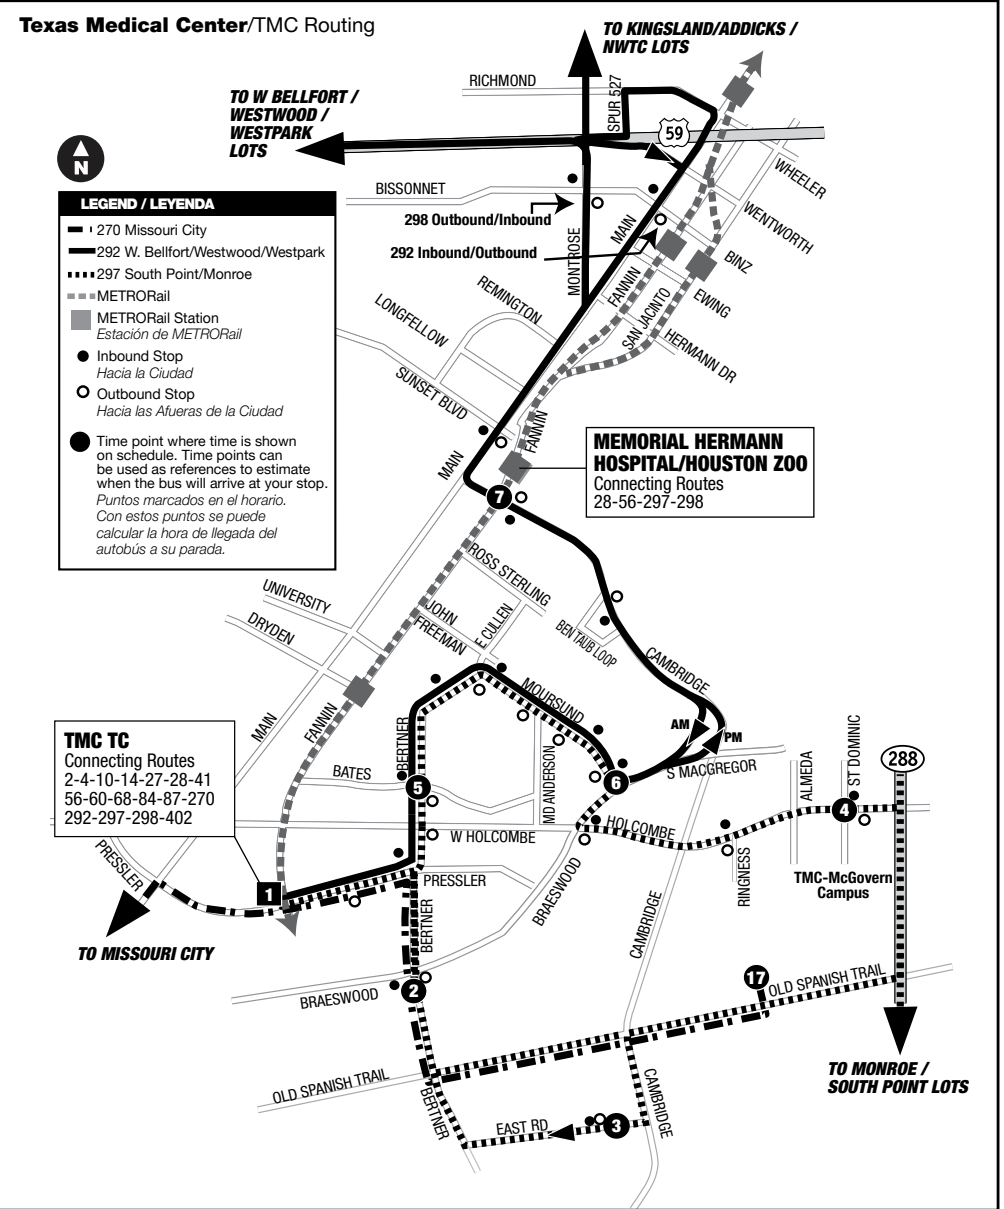

Customer Information / Información para el Cliente

- Route, Schedule, METRO Q® Fare Card and METRO Day Pass
- Información de Rutas, Horarios, METRO Q® Fare Card y METRO Day Pass
- Information/Información 713-635-4000
- Public Comments/ Comentarios Públicos 713-658-0180
- Lost and Found/Objetos Perdidos 713-658-0854
- Telecommunication Device for the Deaf (TDD) Dispositivo de Telecomunicación para Sordos (TDD) 713-635-6993
- METRO Police/Policia 713-224-COPS (2677)
- METRO RideStore
- 1900 Main: Mon.-Fri./Lun-Vie . . . . . 7 a.m.-6 p.m.
- 1001 Travis: Mon.-Fri./Lun-Vie . . . . . 8 a.m.-5 p.m.
- 1604 West Bellfort: Mon.-Fri./Lun-Vie . . . . . 6 a.m.-5 p.m.
- 7373 Old Katy Rd: Mon.-Fri./Lun-Vie . . . . . 7 a.m.-5 p.m.
- METRO Lost and Found/METRO Objetos Perdidos
- 1900 Main: Mon.-Fri./Lun-Vie . . . . . 7 a.m.-6 p.m.

For METRO information in additional languages, please call 713-635-4000.

Para información de METRO en lenguajes adicionales, por favor llame al 713-635-4000.

Để có thông tin về METRO bằng nhiều ngôn ngữ phụ, xin gọi 713-635-4000.

如需使用其他语言查询METRO信息，请致电 713-635-4000

TMC Corridor Route Map / Mapa de la ruta

Destination Signs / Letreros Direccionales

Inbound Hacia la ciudad	270 TMC Transit Center / VA Hospital 292 W Bellfort / Westwood TMC Transit Center 297 South Point / Monroe TMC Transit Center 298 Kingsland / Addicks / NWTC / TMC
Outbound Hacia las afueras de la ciudad	270 Missouri City 292 W Bellfort / Westwood 297 South Point / Monroe 298 Kingsland / Addicks / NWTC / TMC

Travel Times / Tiempo del Viaje

- **Missouri City Park & Ride Lot**
  To/from TMC Transit Center = approximately 20 minutes
  Ida/vuelta desde el centro de transito TMC = aproximadamente 20 minutos
- **SH 6 & Knight Road Park & Ride Lot**
  To/from TMC Transit Center = approximately 35 minutes
  Ida/vuelta desde el centro de transito TMC = aproximadamente 35 minutos
- **W Bellfort / Westwood Park & Ride Lots**
  To/from TMC Transit Center = approximately 45 minutes
  Ida/vuelta desde el centro de transito TMC = aproximadamente 45 minutos
- **South Point / Monroe Park & Ride Lots**
  To/from TMC Transit Center = approximately 40 minutes
  Ida/vuelta desde el centro de transito TMC = aproximadamente 40 minutos
- **Addicks Park & Ride Lot & Northwest Transit Center**
  To/from TMC Transit Center = approximately 61 minutes
  Ida/vuelta desde el centro de transito TMC = aproximadamente 61 minutos

270 Missouri City Weekday Inbound / Día de semana hacia la ciudad

Missouri City Park & Ride	TMC Transit Center	VA Hospital
16	1	17
Timepoints / Puntos de tiempo		
Morning		
5:00am	5:22am	5:35am
5:15	5:37	5:50
5:30	5:52	6:05
5:33	6:02	6:15
5:43	6:12	6:25
5:53	6:22	6:35
6:03	6:32	6:45
6:13	6:42	6:55
6:23	6:52	7:05
6:35	7:04	7:17
6:45	7:17	7:30
6:55	7:27	7:40
7:05	7:37	7:50
7:20	7:52	8:05
7:35	8:07	8:20
7:50	8:22	8:35
8:10	8:42	8:55
8:40	9:05	9:18
Afternoon		
3:15pm	3:40pm	3:53pm
3:49	4:14	4:27
4:04	4:29	4:42
4:20	4:47	5:00
4:40	5:07	5:20
4:50	5:17	5:30
5:00	5:27	5:40
5:15	5:40	5:53
5:45	6:10	6:23
6:00	6:25	6:38
6:26	6:49	7:02
6:36	6:59	7:12
7:03	7:26	7:39
7:23	7:46	7:59

270 Missouri City Weekday Outbound / Día de semana hacia las afueras de la ciudad

VA Hospital	TMC Transit Center	Missouri City Park & Ride
17	1	16
Timepoints / Puntos de tiempo		
Morning		
5:35am	5:48am	6:13am
5:50	6:03	6:28
6:05	6:18	6:43
6:15	6:28	6:53
6:25	6:38	7:05
6:35	6:48	7:15
6:45	6:58	7:25
6:55	7:08	7:35
7:05	7:18	7:40
7:30	7:43	8:10
7:50	8:03	8:30
Afternoon		
2:35pm	2:48pm	3:15pm
3:05	3:18	3:49
3:20	3:33	4:04
3:35	3:48	4:20
3:45	3:58	4:30
3:55	4:08	4:40
4:05	4:18	4:50
4:15	4:28	5:00
4:25	4:38	5:15
4:40	4:53	5:30
4:55	5:08	5:45
5:10	5:23	6:00
5:25	5:38	6:11
5:40	5:53	6:26
5:55	6:08	6:36
6:10	6:23	6:51
6:25	6:38	7:03
6:45	6:58	7:23
7:05	7:18	7:43
7:25	7:38	8:03
7:45	7:58	8:23
8:05	8:18	8:43
8:35	8:48	9:13