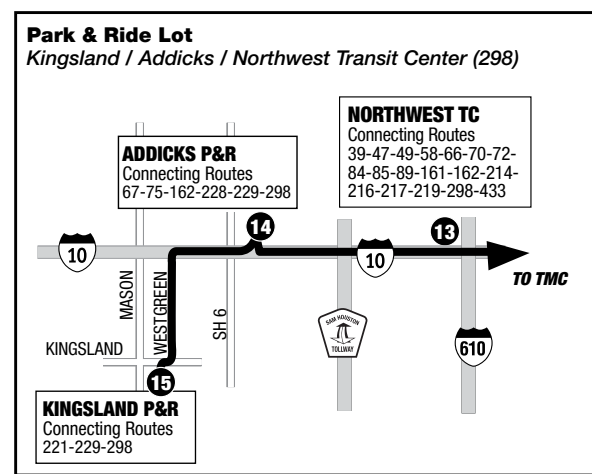

Customer Information / Información para el Cliente

- Route, Schedule, METRO Q® Fare Card and METRO Day Pass
- Información de Rutas, Horarios, METRO Q® Fare Card y METRO Day Pass
- Information/Información 713-635-4000
- Public Comments/ Comentarios Públicos 713-658-0180
- Lost and Found/Objetos Perdidos 713-658-0854
- Telecommunication Device for the Deaf (TDD) Dispositivo de Telecomunicación para Sordos (TDD) 713-635-6993
- METRO Police/Policia 713-224-COPS (2677)
- METRO RideStore
- 1900 Main: Mon.-Fri./Lun-Vie . . . . . 7 a.m.-6 p.m.
- 1001 Travis: Mon.-Fri./Lun-Vie . . . . . 8 a.m.-5 p.m.
- 1604 West Bellfort: Mon.-Fri./Lun-Vie . . . . . 6 a.m.-5 p.m.
- 7373 Old Katy Rd: Mon.-Fri./Lun-Vie . . . . . 7 a.m.-5 p.m.
- METRO Lost and Found/METRO Objetos Perdidos
- 1900 Main: Mon.-Fri./Lun-Vie . . . . . 7 a.m.-6 p.m.

For METRO information in additional languages, please call 713-635-4000.

Para información de METRO en lenguajes adicionales, por favor llame al 713-635-4000.

Để có thông tin về METRO bằng nhiều ngôn ngữ phụ, xin gọi 713-635-4000.

如需使用其他语言查询METRO信息，请致电 713-635-4000

TMC Corridor Route Map / Mapa de la ruta

Destination Signs / Letreros Direccionales

Inbound Hacia la ciudad	270 TMC Transit Center / VA Hospital 292 W Bellfort / Westwood TMC Transit Center 297 South Point / Monroe TMC Transit Center 298 Kingsland / Addicks / NWTC / TMC
Outbound Hacia las afueras de la ciudad	270 Missouri City 292 W Bellfort / Westwood 297 South Point / Monroe 298 Kingsland / Addicks / NWTC / TMC

Travel Times / Tiempo del Viaje

- **Missouri City Park & Ride Lot**
  To/from TMC Transit Center = approximately 20 minutes
  Ida/vuelta desde el centro de transito TMC = aproximadamente 20 minutos
- **SH 6 & Knight Road Park & Ride Lot**
  To/from TMC Transit Center = approximately 35 minutes
  Ida/vuelta desde el centro de transito TMC = aproximadamente 35 minutos
- **W Bellfort / Westwood Park & Ride Lots**
  To/from TMC Transit Center = approximately 45 minutes
  Ida/vuelta desde el centro de transito TMC = aproximadamente 45 minutos
- **South Point / Monroe Park & Ride Lots**
  To/from TMC Transit Center = approximately 40 minutes
  Ida/vuelta desde el centro de transito TMC = aproximadamente 40 minutos
- **Addicks Park & Ride Lot & Northwest Transit Center**
  To/from TMC Transit Center = approximately 61 minutes
  Ida/vuelta desde el centro de transito TMC = aproximadamente 61 minutos

270 Missouri City Weekday Inbound / Día de semana hacia la ciudad

Missouri City Park & Ride	TMC Transit Center	VA Hospital
16	1	17
Timepoints / Puntos de tiempo		
Morning		
5:00am	5:22am	5:35am
5:15	5:37	5:50
5:30	5:52	6:05
5:33	6:02	6:15
5:43	6:12	6:25
5:53	6:22	6:35
6:03	6:32	6:45
6:13	6:42	6:55
6:23	6:52	7:05
6:35	7:04	7:17
6:45	7:17	7:30
6:55	7:27	7:40
7:05	7:37	7:50
7:20	7:52	8:05
7:35	8:07	8:20
7:50	8:22	8:35
8:10	8:42	8:55
8:40	9:05	9:18
Afternoon		
3:15pm	3:40pm	3:53pm
3:49	4:14	4:27
4:04	4:29	4:42
4:20	4:47	5:00
4:40	5:07	5:20
4:50	5:17	5:30
5:00	5:27	5:40
5:15	5:40	5:53
5:45	6:10	6:23
6:00	6:25	6:38
6:26	6:49	7:02
6:36	6:59	7:12
7:03	7:26	7:39
7:23	7:46	7:59

270 Missouri City Weekday Outbound / Día de semana hacia las afueras de la ciudad

VA Hospital	TMC Transit Center	Missouri City Park & Ride
17	1	16
Timepoints / Puntos de tiempo		
Morning		
5:35am	5:48am	6:13am
5:50	6:03	6:28
6:05	6:18	6:43
6:15	6:28	6:53
6:25	6:38	7:05
6:35	6:48	7:15
6:45	6:58	7:25
6:55	7:08	7:35
7:05	7:18	7:40
7:30	7:43	8:10
7:50	8:03	8:30
Afternoon		
2:35pm	2:48pm	3:15pm
3:05	3:18	3:49
3:20	3:33	4:04
3:35	3:48	4:20
3:45	3:58	4:30
3:55	4:08	4:40
4:05	4:18	4:50
4:15	4:28	5:00
4:25	4:38	5:15
4:40	4:53	5:30
4:55	5:08	5:45
5:10	5:23	6:00
5:25	5:38	6:11
5:40	5:53	6:26
5:55	6:08	6:36
6:10	6:23	6:51
6:25	6:38	7:03
6:45	6:58	7:23
7:05	7:18	7:43
7:25	7:38	8:03
7:45	7:58	8:23
8:05	8:18	8:43
8:35	8:48	9:13