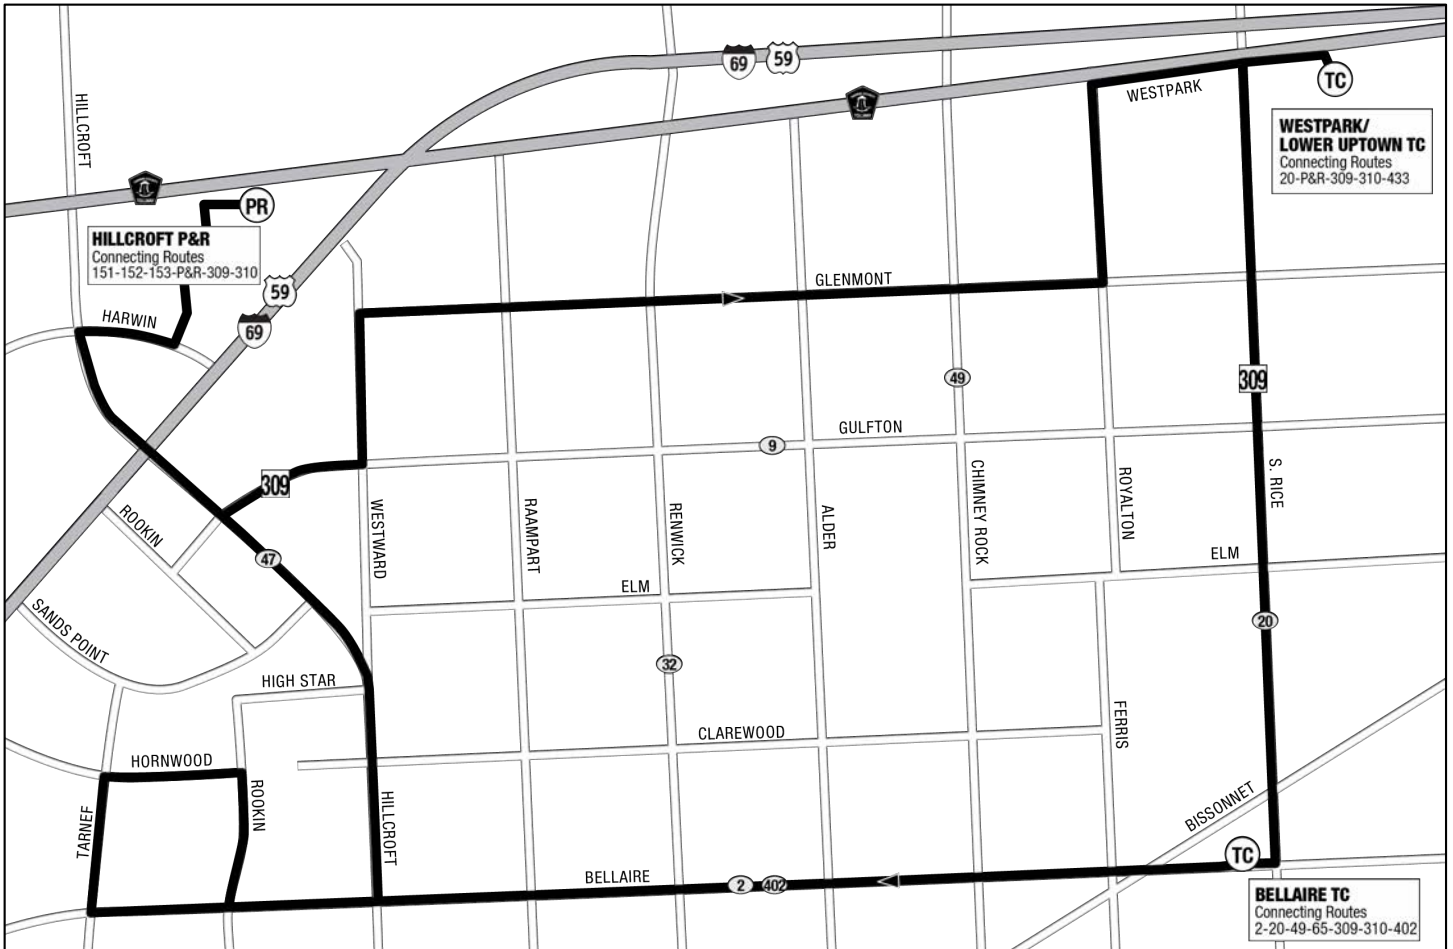

309 GULFTON CIRCULATOR

METRO

RideMETRO.org | 713-635-4000

LEGEND ▲
N

- Regular Route
- METRORail
- METRORail Station
- 81 Connecting Route
- PR Park & Ride TC Transit Center