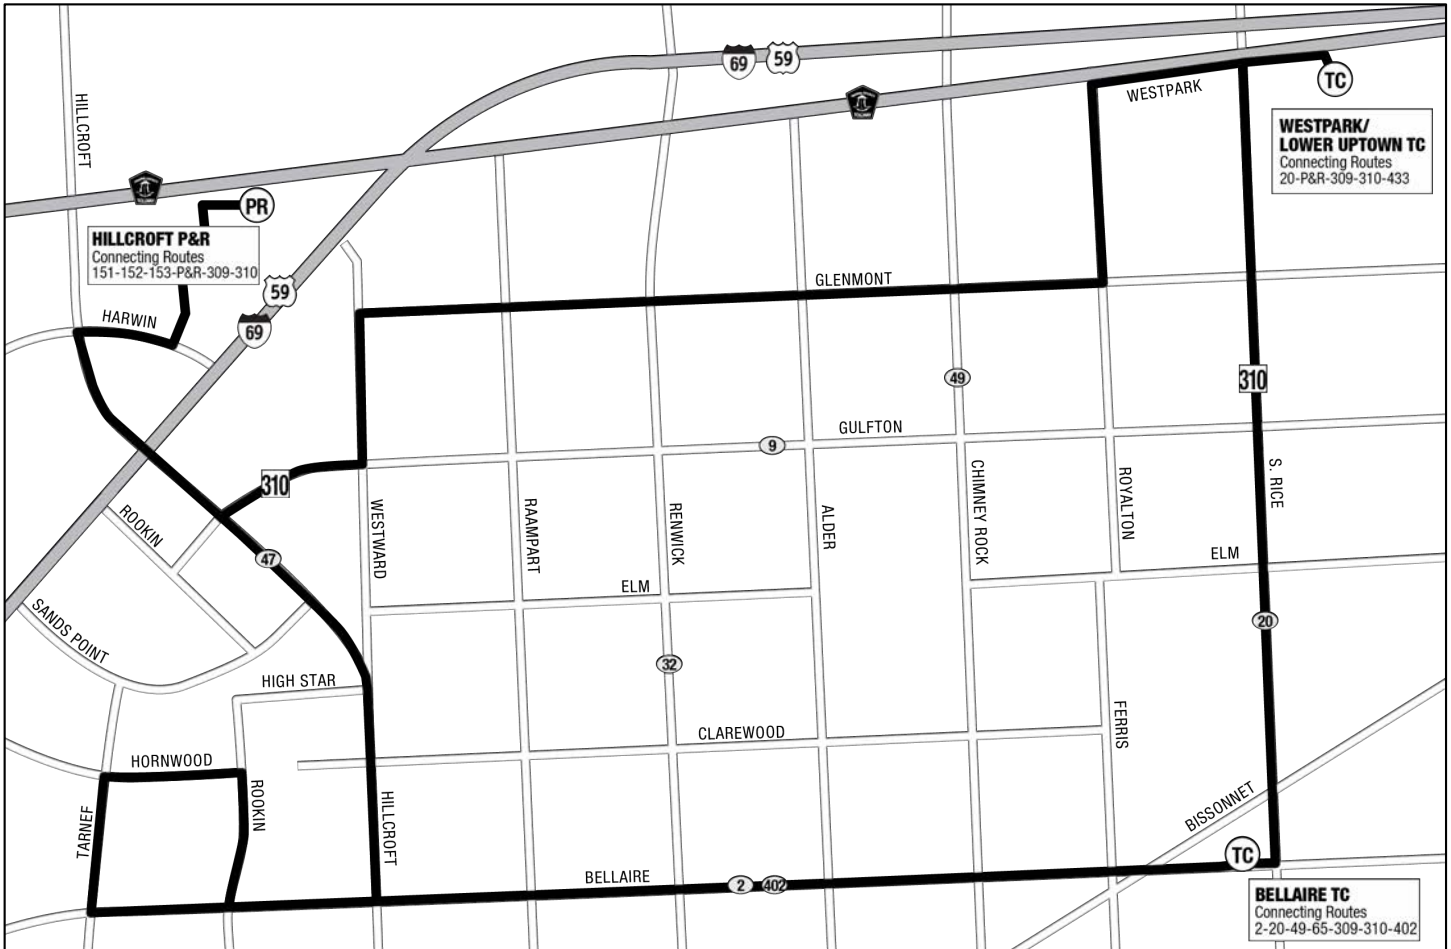

310 GULFTON CIRCULATOR

METRO

RideMETRO.org | 713-635-4000

LEGEND

- Regular Route
- METRORail
- METRORail Station
- Connecting Route
- Park & Ride Transit Center