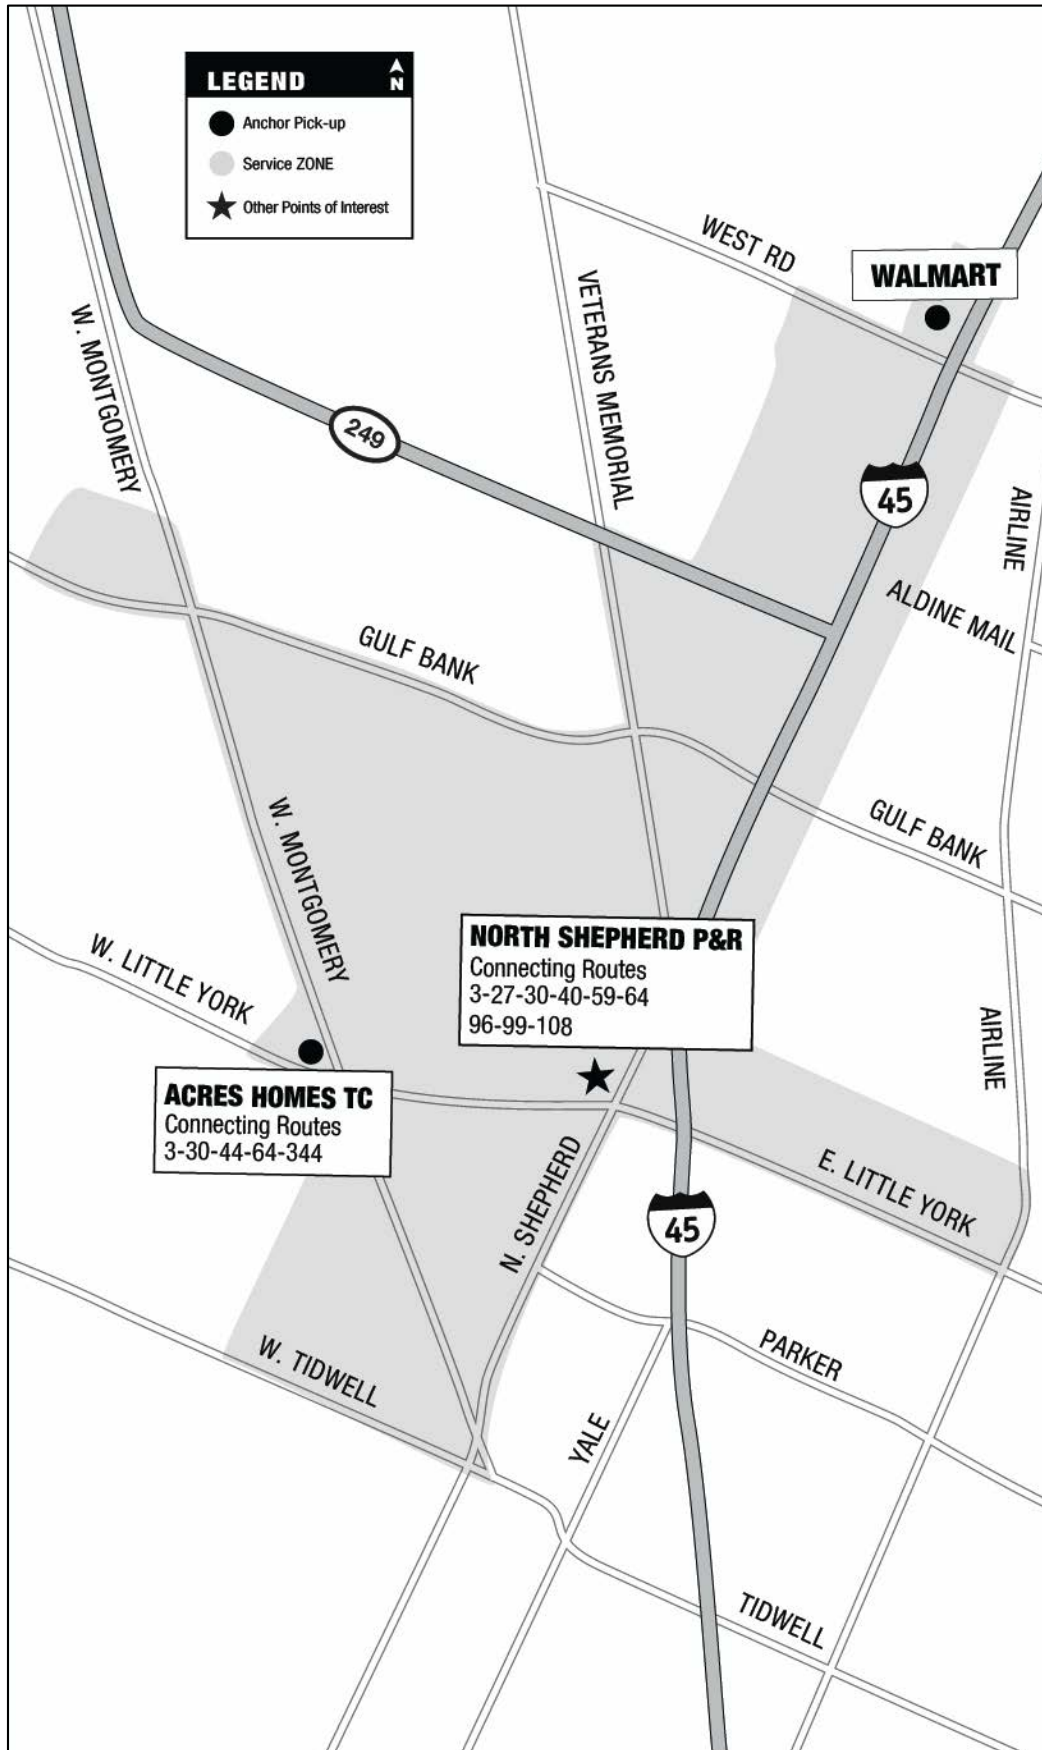

344 ACRES HOMES - CURB2CURB

- ☑ Seven days a week
- ☑ 5 a.m. - 7 p.m.