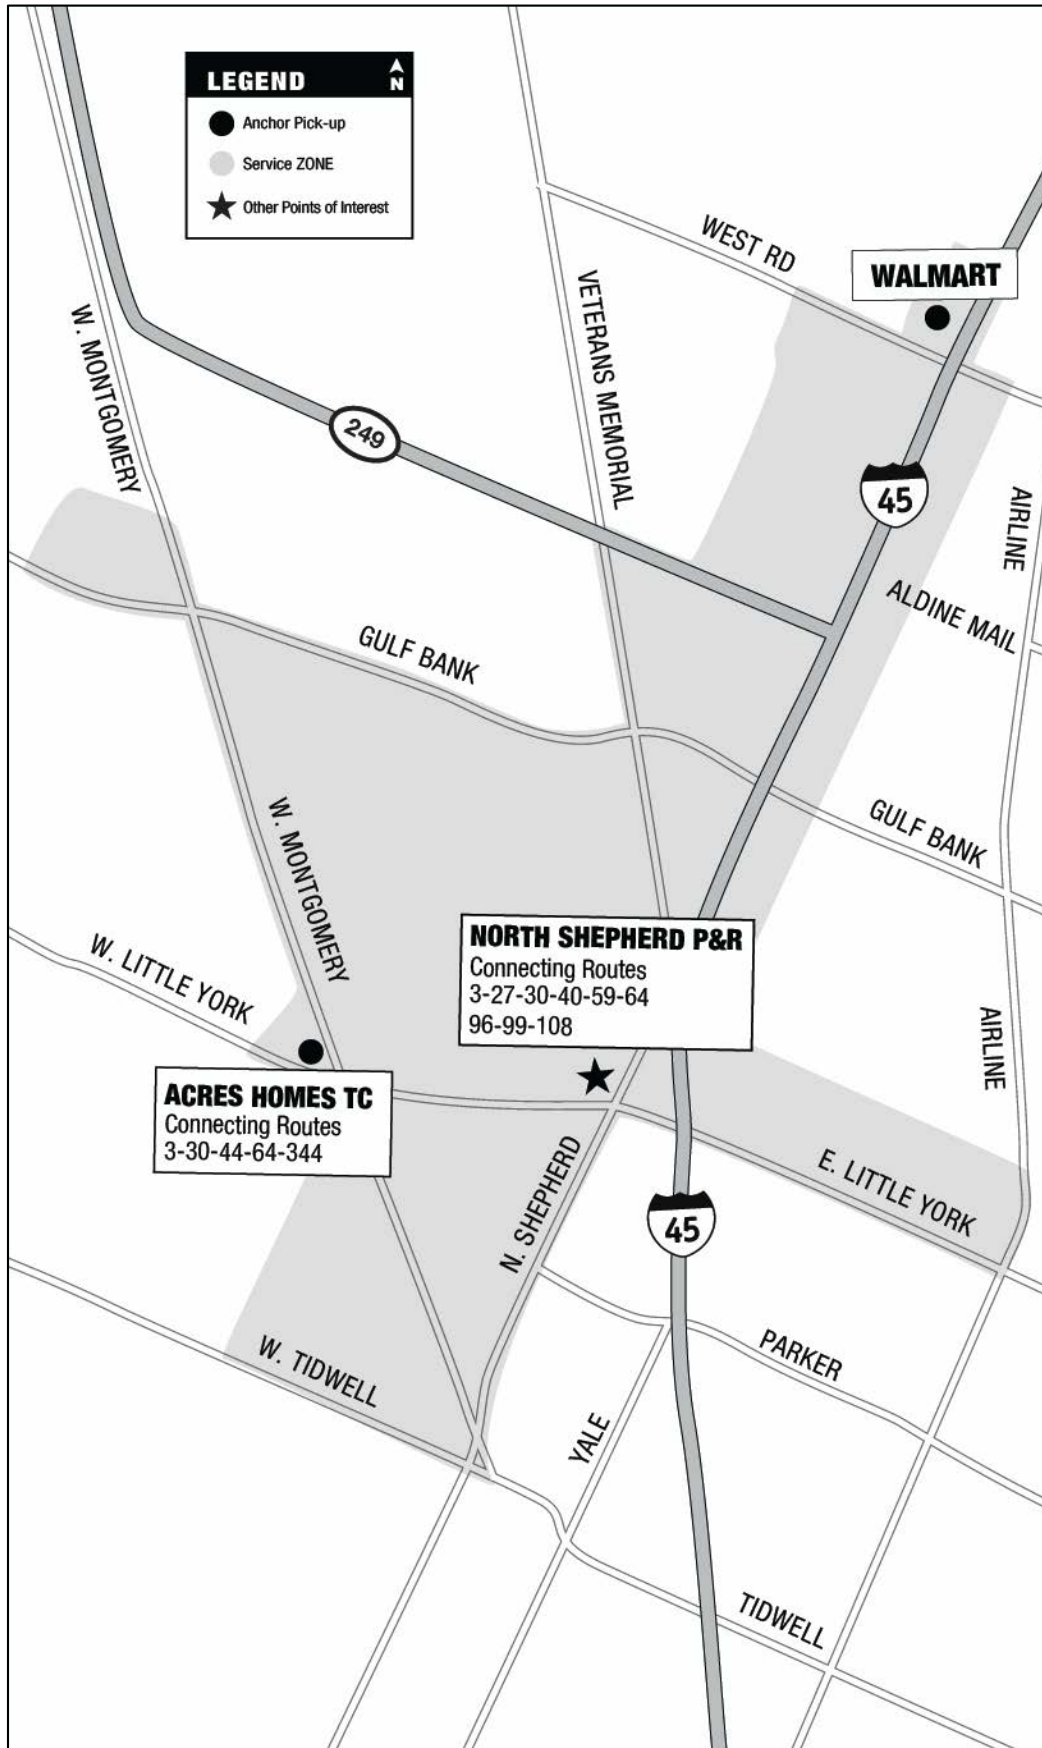

344 ACRES HOMES - CURB2CURB

- ☑ Seven days a week
- ☑ 5:00 a.m - 7:30 p.m.