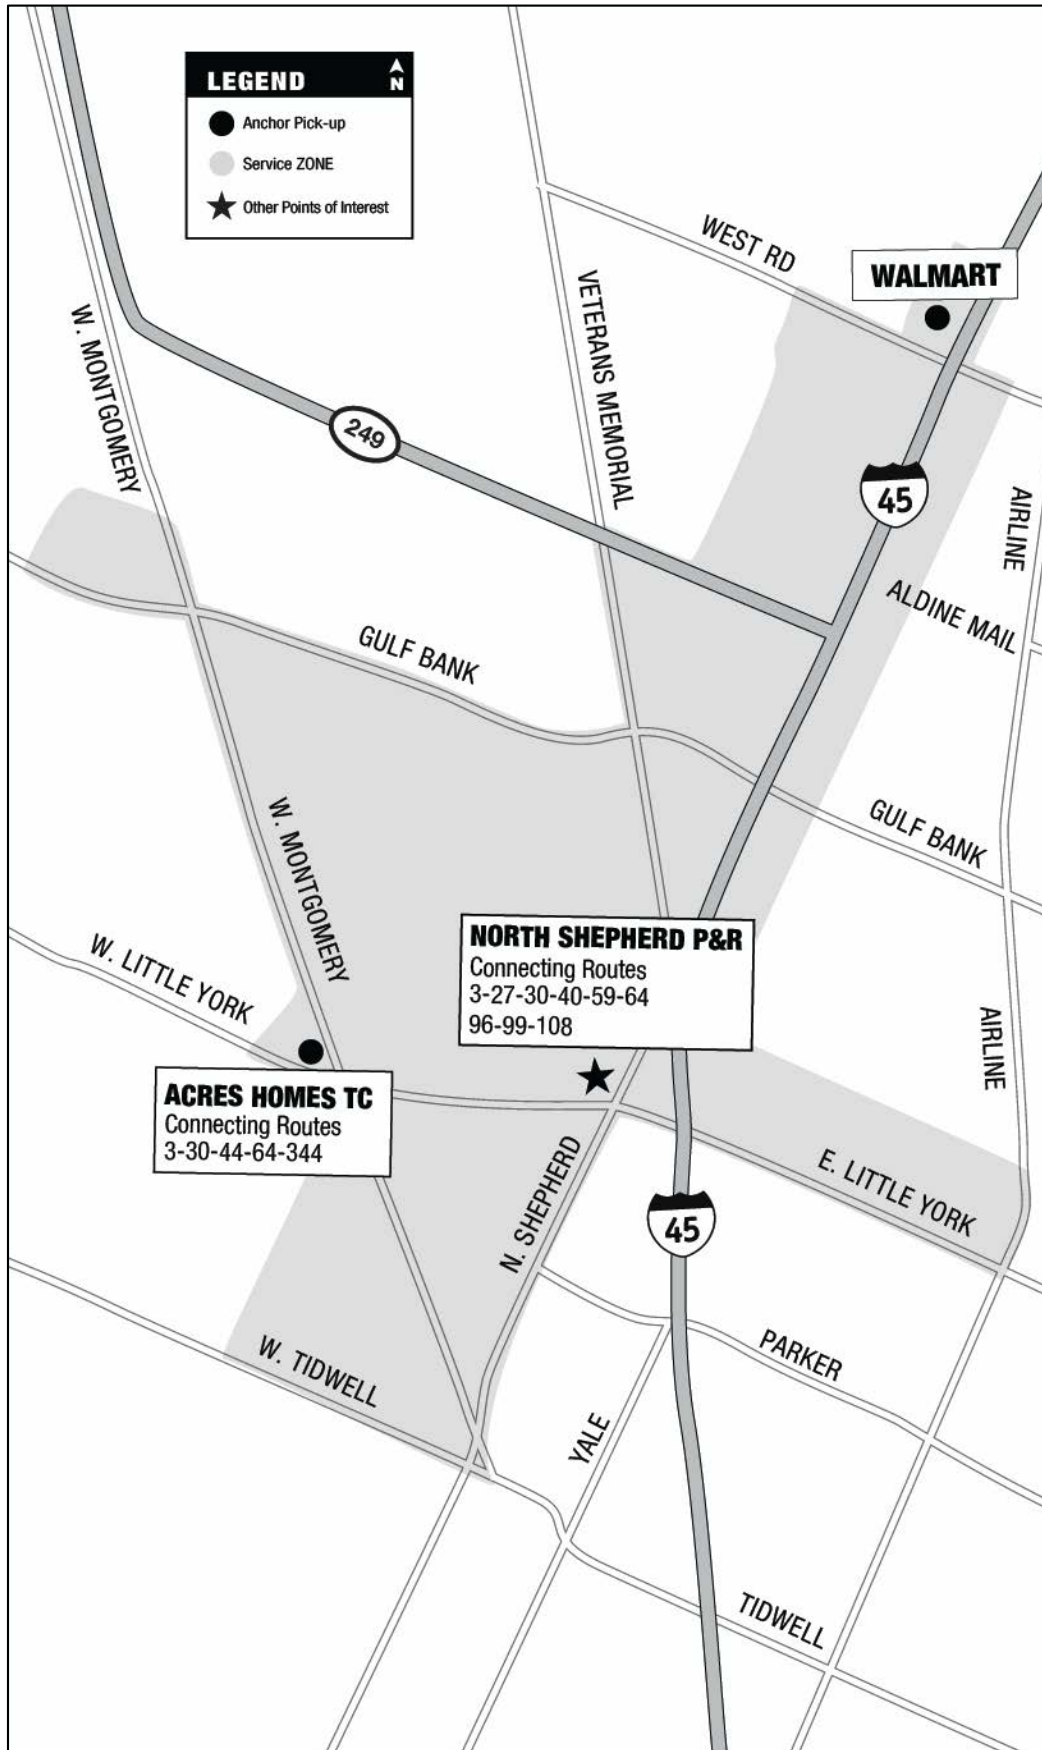

344 ACRES HOMES - CURB2CURB

METRO

RideMETRO.org | 713-635-4000

- ✓ Seven days a week
- ✓ 5:15 a.m - 7:15 p.m.