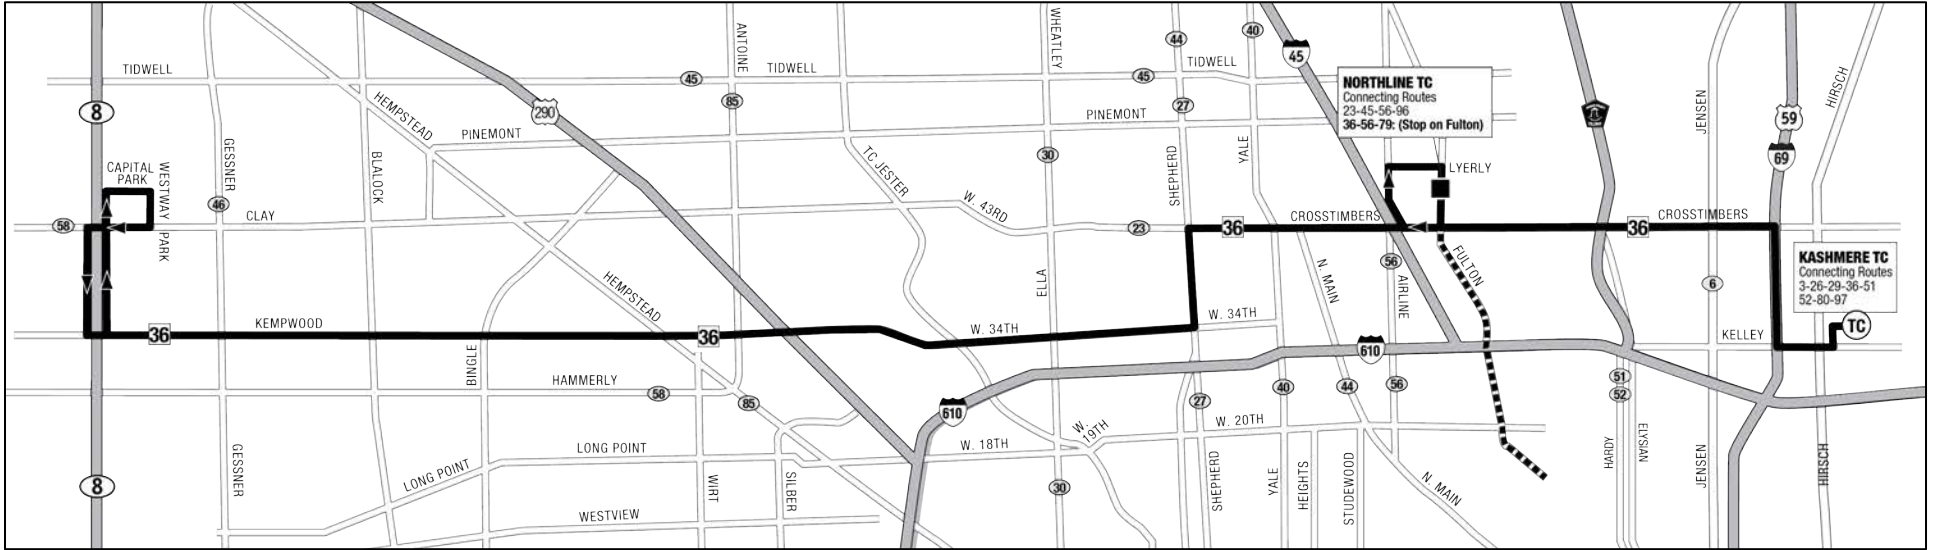

36 KEMPWOOD

METRO

RideMETRO.org | 713-635-4000

Effective Date: **June 2022**
 Service: **Sunday**
 Direction: **Westbound**

KASHMERE T.C.	NORTHLINE T.C.	CROSSTIMBERS/ YALE	34TH/ ELLA	34TH/ ANTOINE	KEMPWOOD/ BINGLE	KEMPWOOD/ GESSNER	WESTWAY PARK/ CLAY
2:55	3:13	3:20	3:28	3:39	3:45	3:54	4:02
3:15	3:32	3:39	3:47	3:58	4:03	4:12	4:20
3:35	3:52	3:59	4:07	4:18	4:23	4:32	4:40
3:55	4:12	4:19	4:27	4:38	4:43	4:52	5:00
4:15	4:32	4:39	4:47	4:58	5:03	5:12	5:20
4:35	4:52	4:59	5:07	5:18	5:23	5:32	5:40
4:55	5:12	5:19	5:27	5:38	5:43	5:52	6:00
5:15	5:32	5:39	5:47	5:58	6:03	6:12	6:20
5:35	5:52	5:59	6:07	6:18	6:23	6:32	6:40
5:55	6:12	6:19	6:27	6:38	6:43	6:52	7:00
6:15	6:32	6:39	6:47	6:58	7:03	7:12	7:20
6:35	6:52	6:59	7:07	7:18	7:23	7:32	7:40
6:55	7:12	7:19	7:27	7:38	7:43	7:52	8:00
7:15	7:31	7:38	7:46	7:56	8:01	8:09	8:17
7:30	7:46	7:53	8:01	8:11	8:16	8:24	8:32
7:50	8:06	8:13	8:21	8:31	8:36	8:44	8:52
8:10	8:26	8:33	8:41	8:51	8:56	9:04	9:12
8:30	8:46	8:53	9:01	9:11	9:16	9:24	9:32
8:50	9:06	9:13	9:21	9:31	9:36	9:44	9:52
9:10	9:26	9:33	9:41	9:51	9:56	10:04	10:12
9:30	9:46	9:53	10:01	10:11	10:16	10:24	10:32
9:50	10:06	10:13	10:21	10:31	10:36	10:44	10:52
10:10	10:25	10:32	10:39	10:49	10:54	11:02	11:10
10:30	10:45	10:52	10:59	11:09	11:14	11:22	11:30
10:50	11:05	11:12	11:19	11:29	11:34	11:42	11:50
11:10	11:25	11:32	11:39	11:49	11:54	12:02am	12:10am

36 KEMPWOOD

METRO

RideMETRO.org | 713-635-4000

Effective Date: **June 2022**
 Service: **Sunday**
 Direction: **Westbound**

KASHMERE T.C.	NORTHLINE T.C.	CROSTIMBERS/ YALE	34TH/ ELLA	34TH/ ANTOINE	KEMPWOOD/ BINGLE	KEMPWOOD/ GESSNER	WESTWAY PARK/ CLAY
11:30	11:45	11:52	11:59	12:09am	12:14am	12:22	12:30
11:55	12:10am	12:17am	12:24am	12:34	12:39	12:47	12:55

36 KEMPWOOD

LEGEND

- Regular Route
- METRORail
- METRORail Station
- Connecting Route
- Park & Ride
- Transit Center

↑
N