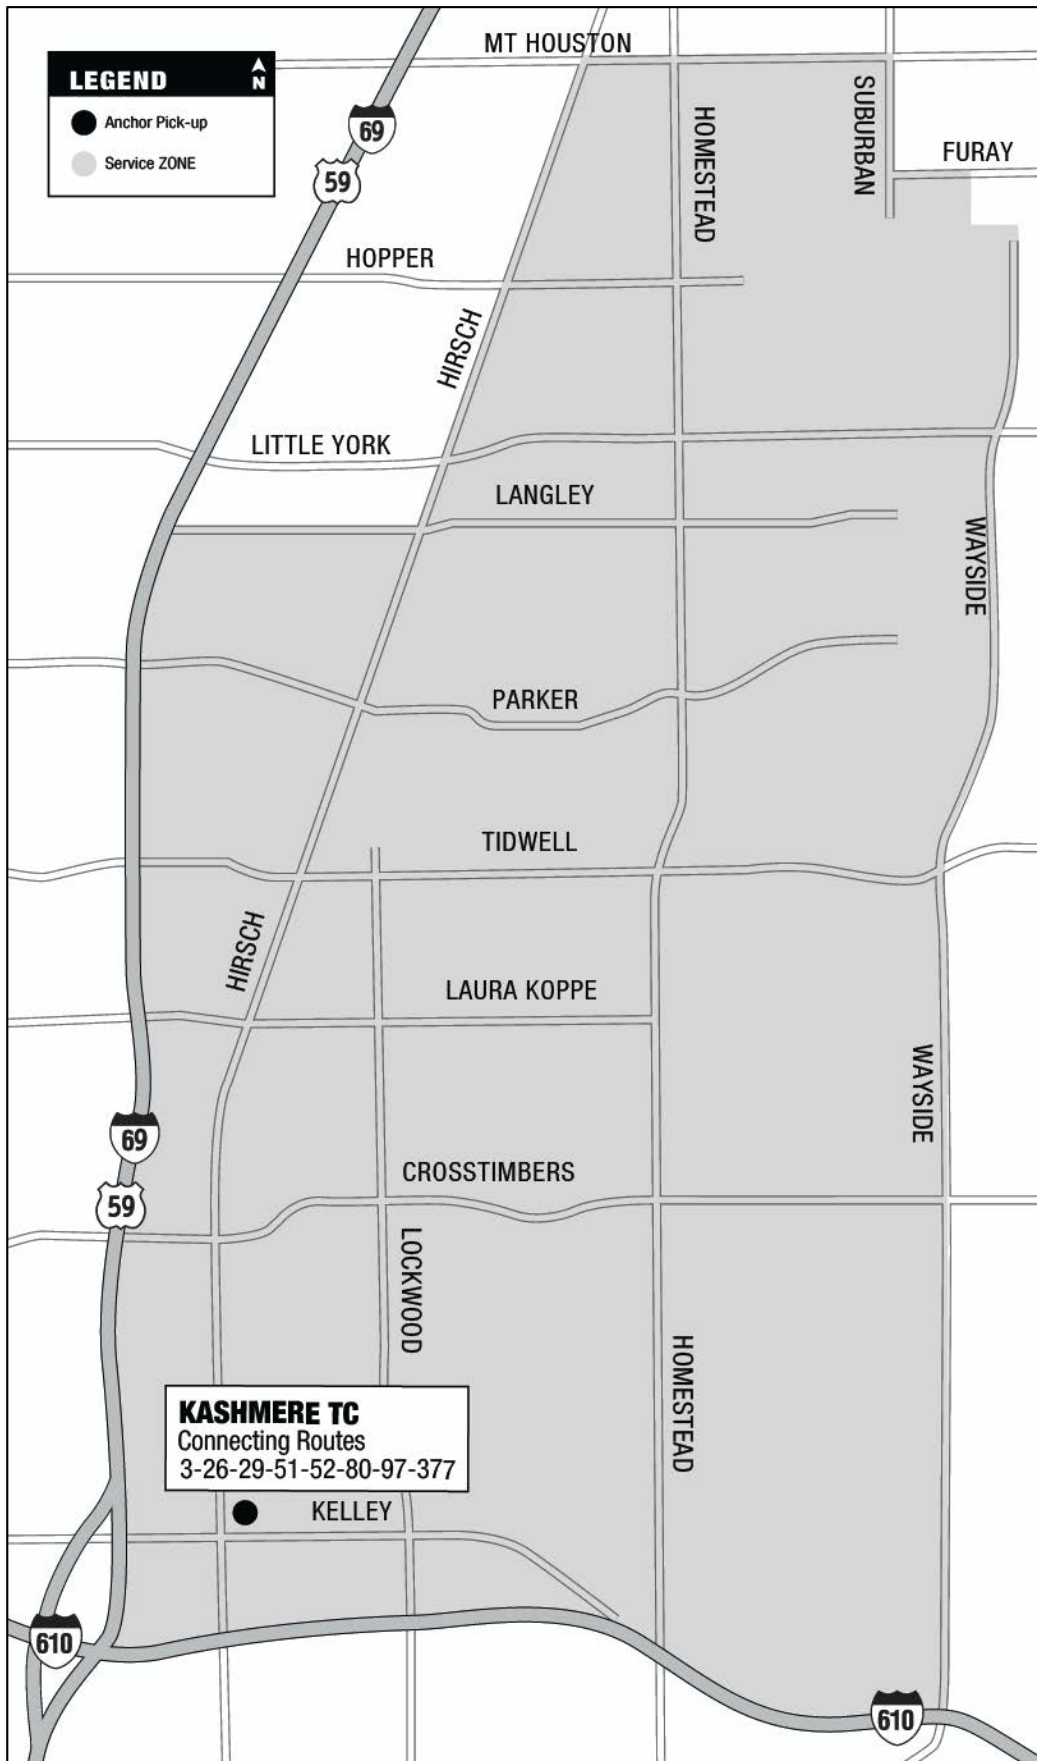

377 KASHMERE LATE NIGHT - CURB2CURB

METRO

RideMETRO.org | 713-635-4000

- ✓ Seven days a week
- ✓ 8 p.m. - midnight