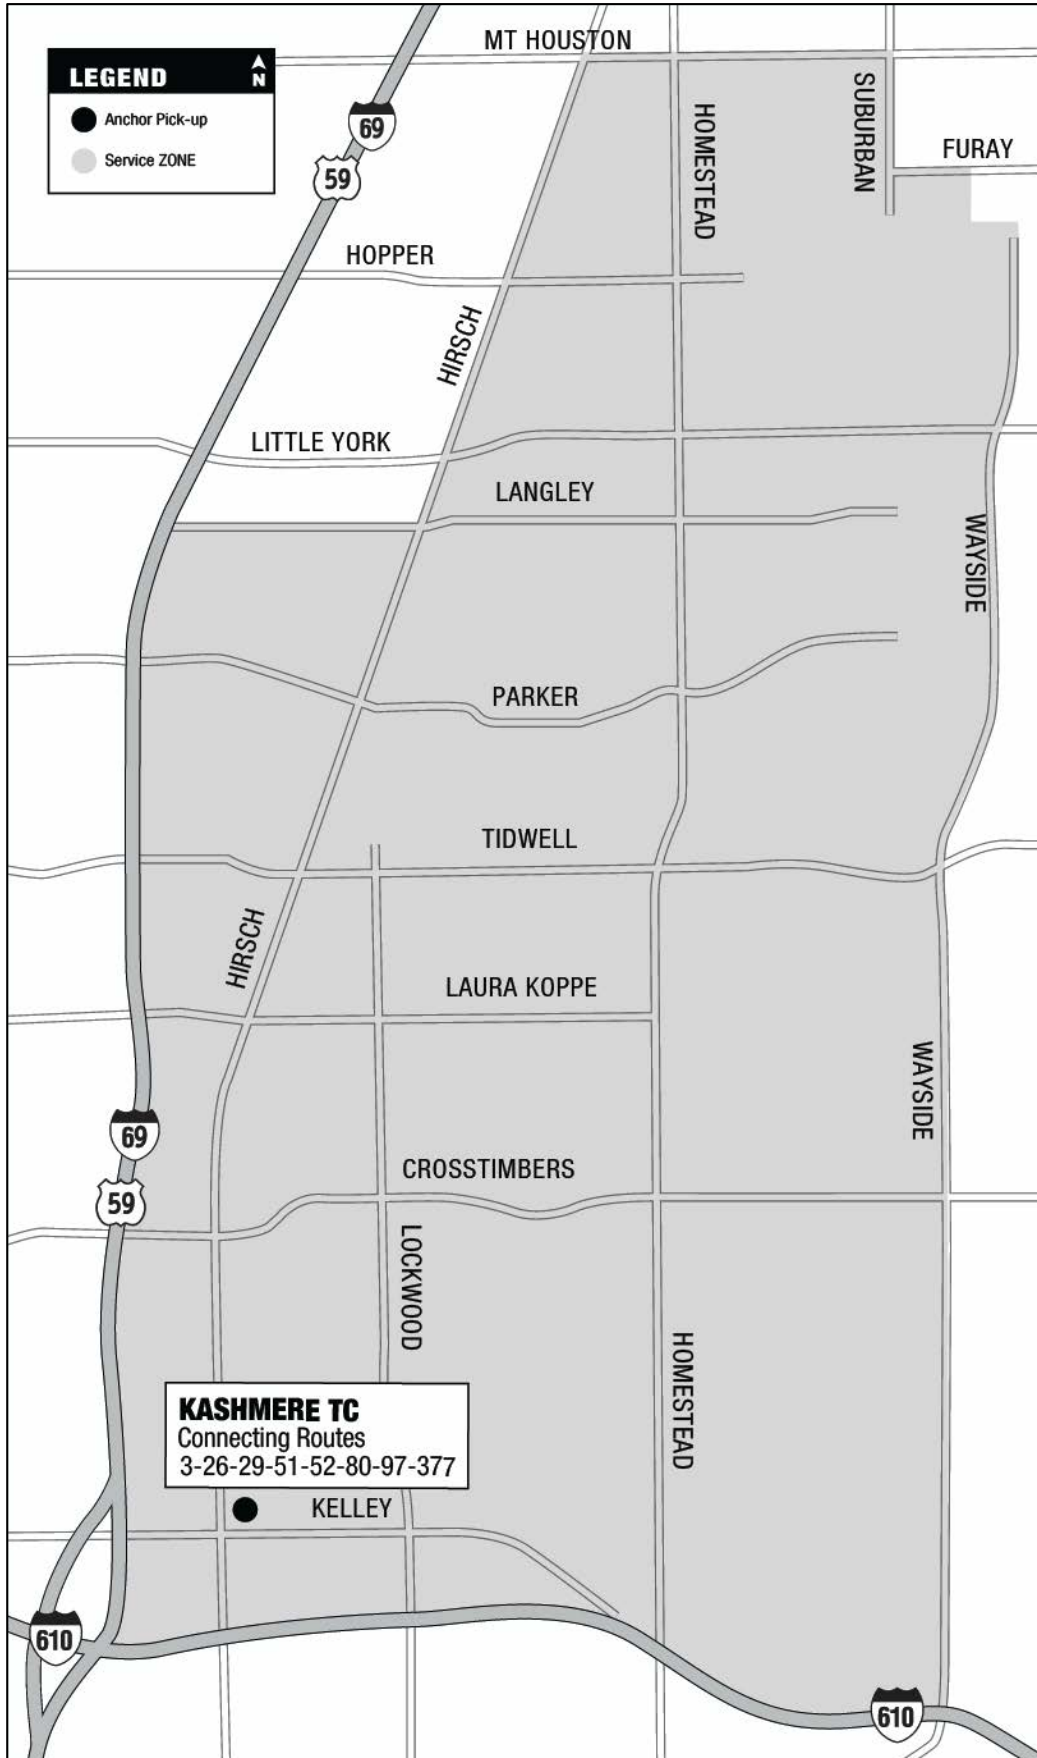

# 377 KASHMERE LATE NIGHT - CURB2CURB

**METRO**

RideMETRO.org | 713-635-4000

- ✓ Seven days a week
- ✓ 8 p.m. - midnight