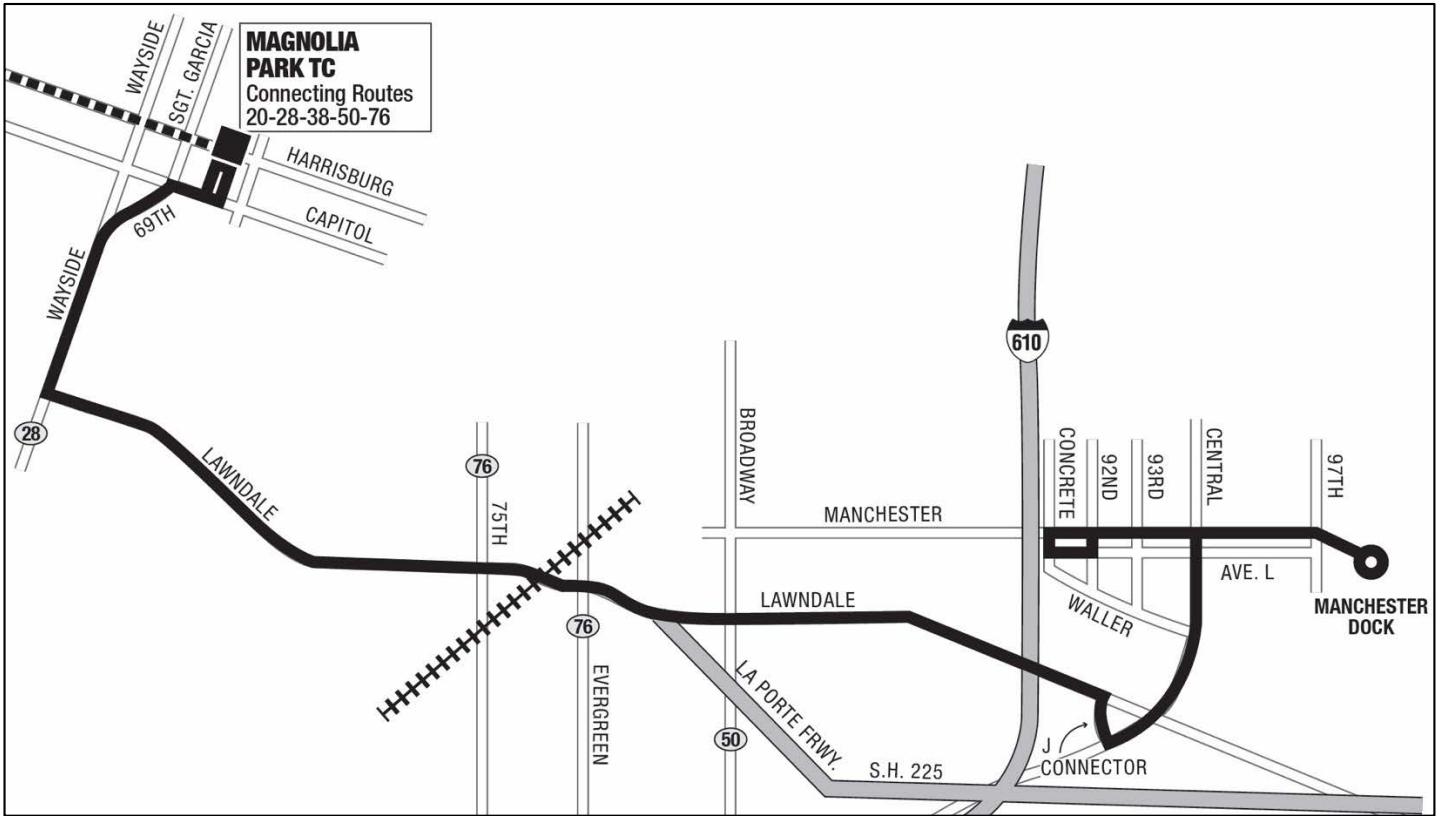

38 MANCHESTER - LAWNSDALE

Effective Date: **August 21, 2022**
 Service: **Saturday**
 Direction: **Westbound**

| MANCHESTER DOCKS | LAWNSDALE BROADWAY | MAGNOLIA PARK T.C. |
|------------------|--------------------|--------------------|
| 5:57am | 6:10am | 6:24am |
| 6:57 | 7:10 | 7:24 |
| 7:57 | 8:10 | 8:24 |
| 8:57 | 9:10 | 9:24 |
| 9:57 | 10:10 | 10:24 |
| 10:57 | 11:10 | 11:24 |
| 11:57 | 12:10pm | 12:24pm |
| 12:57pm | 1:10 | 1:24 |
| 1:57 | 2:10 | 2:24 |
| 2:57 | 3:10 | 3:24 |
| 3:57 | 4:10 | 4:24 |
| 4:57 | 5:10 | 5:24 |
| 5:57 | 6:10 | 6:24 |
| 6:57 | 7:10 | 7:24 |

38 MANCHESTER - LAWNSDALE

Effective Date: **August 21, 2022**
 Service: **Sunday**
 Direction: **Eastbound**

| MAGNOLIA PARK T.C. | LAWNSDALE BROADWAY | MANCHESTER DOCKS |
|-----------------------|-----------------------|---------------------|
| 5:30am | 5:42am | 5:52am |
| 6:30 | 6:42 | 6:52 |
| 7:30 | 7:42 | 7:52 |
| 8:30 | 8:42 | 8:52 |
| 9:30 | 9:42 | 9:52 |
| 10:30 | 10:42 | 10:52 |
| 11:30 | 11:42 | 11:52 |
| 12:30pm | 12:42pm | 12:52pm |
| 1:30 | 1:42 | 1:52 |
| 2:30 | 2:42 | 2:52 |
| 3:30 | 3:42 | 3:52 |
| 4:30 | 4:42 | 4:52 |
| 5:30 | 5:42 | 5:52 |
| 6:30 | 6:42 | 6:52 |
| 7:30 | 7:42 | 7:52 |

38 MANCHESTER - LAWNSDALE

Effective Date: **August 21, 2022**
 Service: **Sunday**
 Direction: **Westbound**

| MANCHESTER DOCKS | LAWNSDALE BROADWAY | MAGNOLIA PARK T.C. |
|------------------|--------------------|--------------------|
| 5:57am | 6:10am | 6:24am |
| 6:57 | 7:10 | 7:24 |
| 7:57 | 8:10 | 8:24 |
| 8:57 | 9:10 | 9:24 |
| 9:57 | 10:10 | 10:24 |
| 10:57 | 11:10 | 11:24 |
| 11:57 | 12:10pm | 12:24pm |
| 12:57pm | 1:10 | 1:24 |
| 1:57 | 2:10 | 2:24 |
| 2:57 | 3:10 | 3:24 |
| 3:57 | 4:10 | 4:24 |
| 4:57 | 5:10 | 5:24 |
| 5:57 | 6:10 | 6:24 |
| 6:57 | 7:10 | 7:24 |

38 MANCHESTER - LAWDALE

LEGEND ↑
N

- Regular Route
- METRORail
- METRORail Station
- 81 Connecting Route
- PR Park & Ride
- TC Transit Center