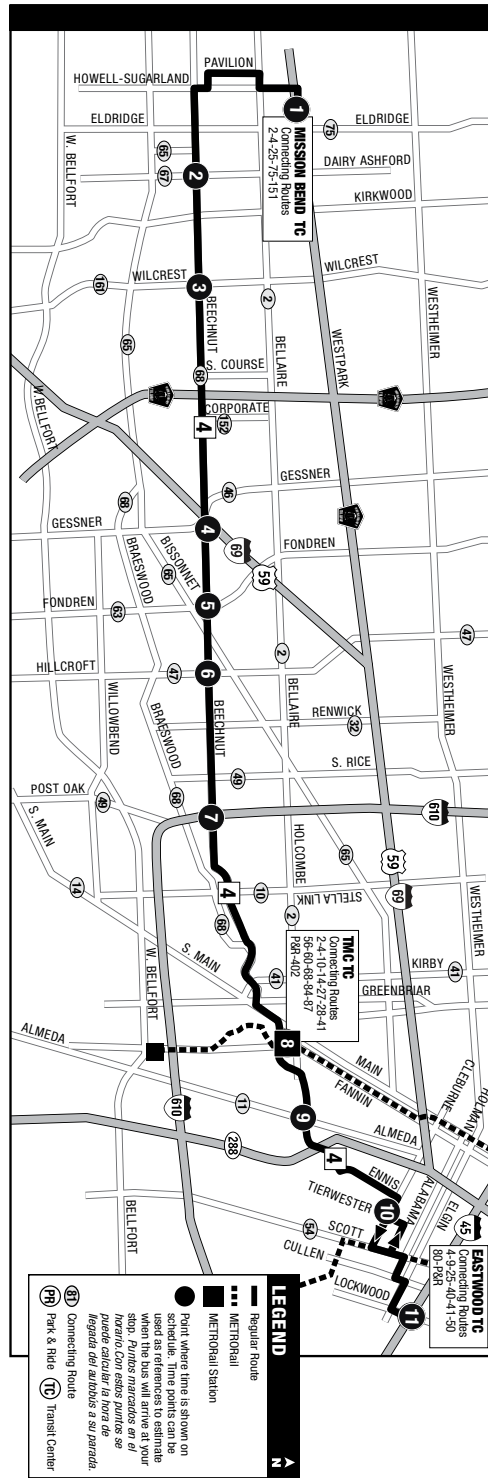

4 Beechnut

\$1.25

January 2024

4 Beechnut Route Map / Mapa de la ruta

Frequent Connections / Conexiones Frecuentes

- 2 Bellaire
- 25 Richmond
- 27 Shepherd
- 46 Gessner
- 50 Broadway
- 54 Scott
- 56 Airline / Montrose
- 63 Fondren
- 65 Bissonnet
- 80 MLK / Lockwood
- 402 Bellaire Quickline
- METRORail Red Line
- METRORail Purple Line

4 Beechnut Weekday Westbound / Día de semana hacia el oeste

Table with 11 columns representing stations from Eastwood Transit Center to Mission Bend Transit Center and 11 rows representing departure times from 4:30am to 12:30am.

4 Beechnut Saturday Eastbound / Sábado hacia el este

Table with 11 columns representing stations from Mission Bend Transit Center to Eastwood Transit Center and 11 rows representing departure times from 5:00am to 12:15am.

4 Beechnut Saturday Westbound / Sábado hacia el oeste

Table with 11 columns representing stations from Eastwood Transit Center to Mission Bend Transit Center and 11 rows representing departure times from 5:15am to 12:30am.