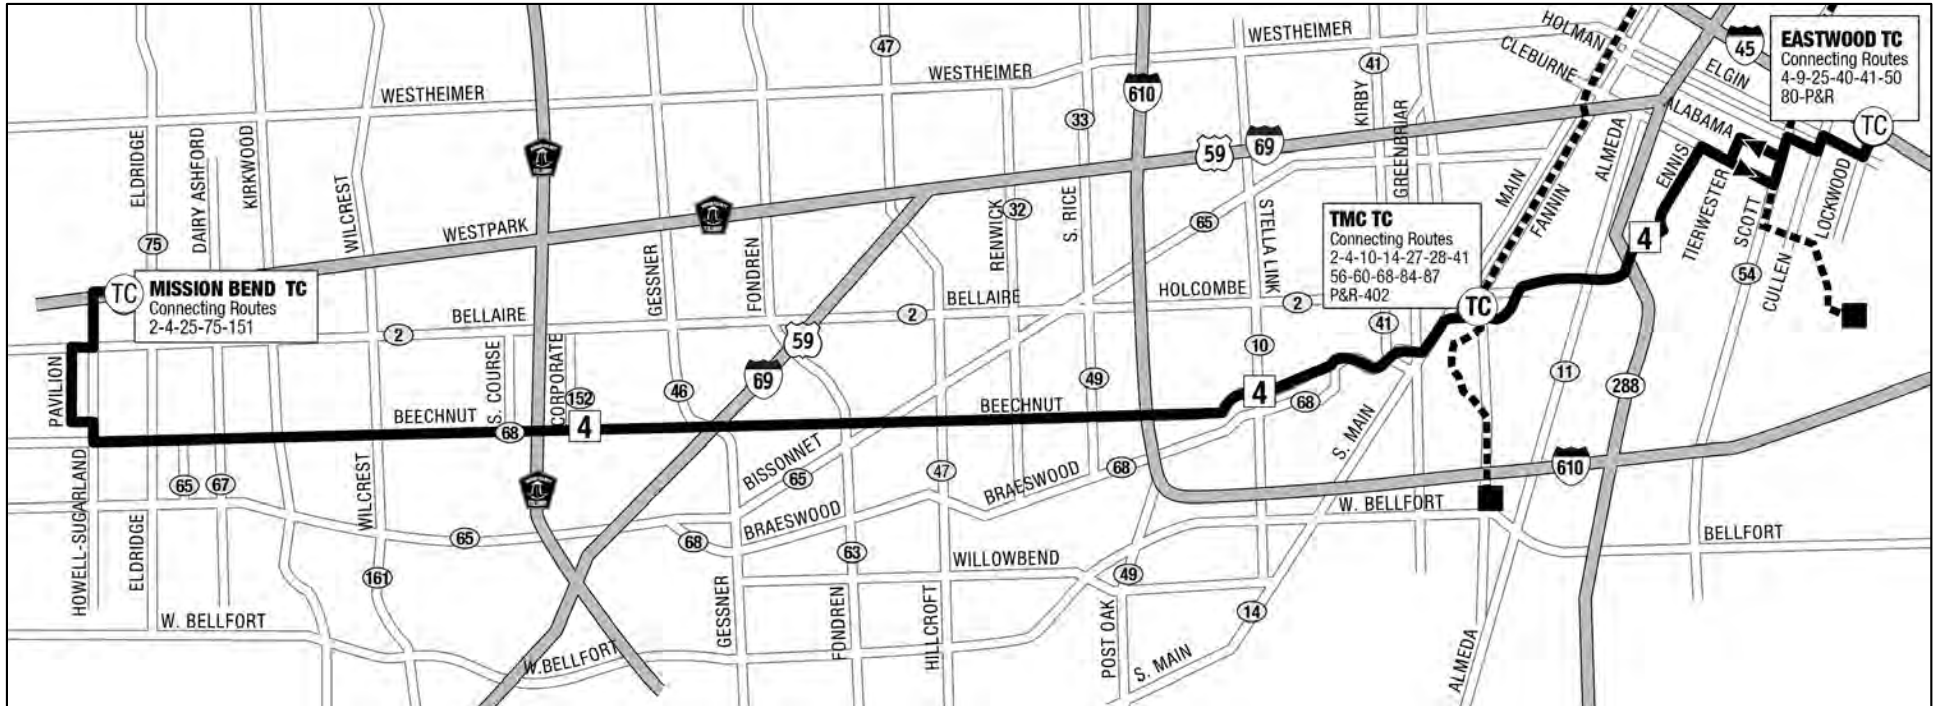

4 BEECHNUT

METRO

RideMETRO.org | 713-635-4000

LEGEND

- Regular Route
- METRORail
- METRORail Station
- 81 Connecting Route
- PR Park & Ride TC Transit Center