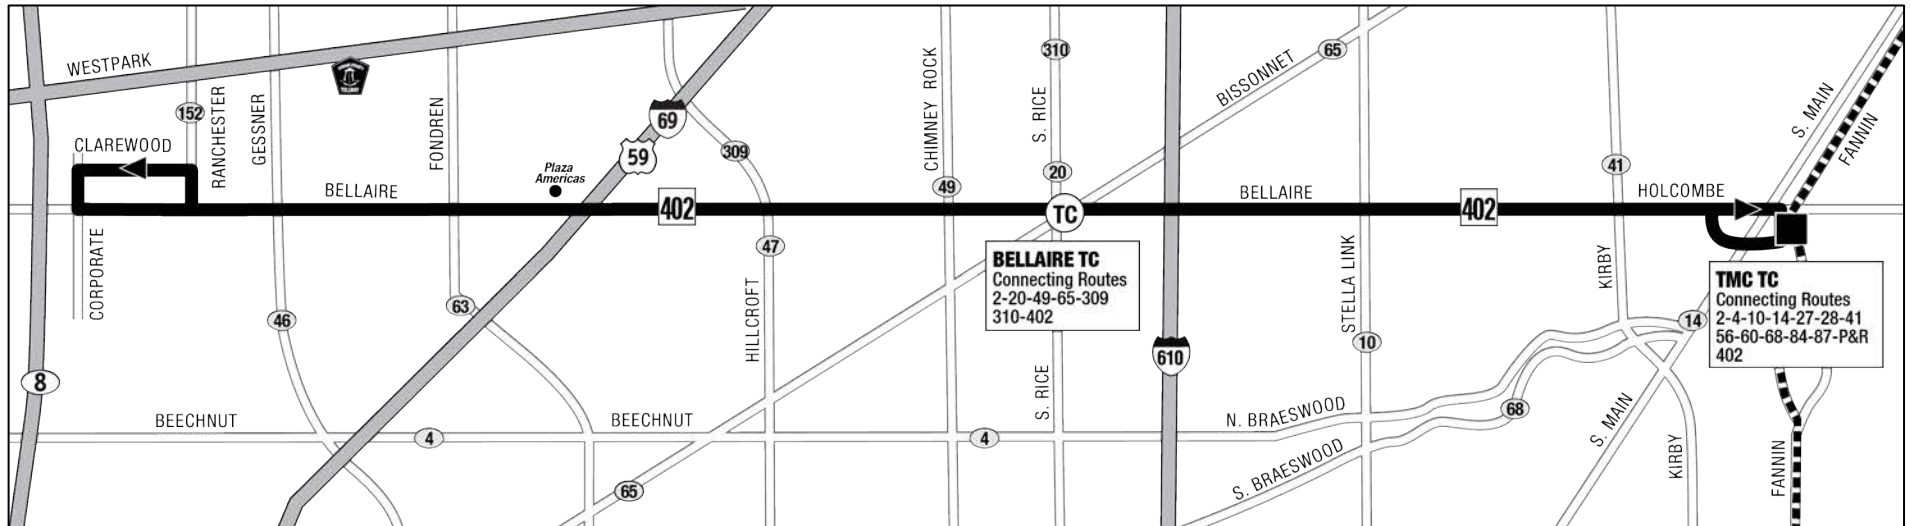

402 BELLAIRE QUICKLINE

METRO

RideMETRO.org | 713-635-4000

LEGEND

- Regular Route
- METRORail
- METRORail Station
- (81) Connecting Route
- (PR) Park & Ride
- (TC) Transit Center