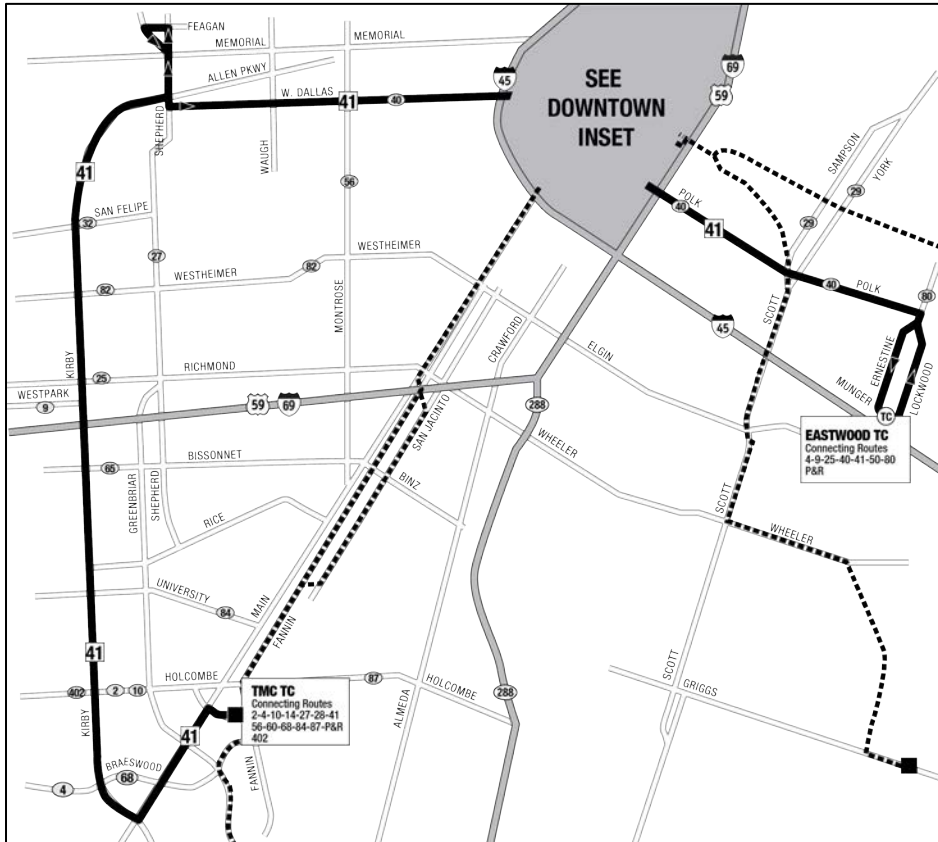

41 KIRBY/POLK

METRO

RideMETRO.org | 713-635-4000

Effective Date: **June 2020**
 Service: **Sunday**
 Direction: **Westbound**

EASTWOOD T.C.	POLK/ SCOTT	LAMAR/ MAIN	W. DALLAS/ WAUGH	KIRBY/ WESTHEIMER	KIRBY/ BISSONNET	TMC T.C.
5:20am	5:25am	5:35am	5:45am	5:57am	6:02am	6:15am
5:50	5:55	6:05	6:15	6:27	6:32	6:45
6:20	6:25	6:35	6:45	6:57	7:02	7:15
6:50	6:56	7:07	7:18	7:31	7:36	7:49
7:20	7:26	7:37	7:48	8:01	8:06	8:19
7:50	7:56	8:07	8:18	8:31	8:36	8:49
8:20	8:26	8:37	8:48	9:01	9:06	9:19
8:50	8:56	9:07	9:18	9:32	9:38	9:52
9:20	9:26	9:37	9:48	10:02	10:08	10:22
9:50	9:56	10:07	10:18	10:32	10:38	10:52
10:20	10:26	10:37	10:48	11:02	11:08	11:22
10:50	10:56	11:07	11:18	11:32	11:38	11:52
11:20	11:26	11:37	11:48	12:02pm	12:08pm	12:22pm
11:50	11:56	12:07pm	12:18pm	12:32	12:38	12:52
12:20pm	12:26pm	12:37	12:48	1:02	1:08	1:22
12:50	12:56	1:07	1:18	1:32	1:38	1:52
1:20	1:26	1:37	1:48	2:02	2:08	2:22
1:50	1:56	2:07	2:18	2:32	2:38	2:52
2:20	2:26	2:37	2:48	3:02	3:08	3:22
2:50	2:56	3:07	3:18	3:32	3:38	3:52
3:20	3:26	3:37	3:48	4:02	4:08	4:22
3:50	3:56	4:07	4:18	4:32	4:38	4:52
4:20	4:26	4:37	4:48	5:02	5:08	5:22
4:50	4:56	5:07	5:18	5:32	5:38	5:52
5:20	5:26	5:37	5:48	6:02	6:08	6:22
5:50	5:56	6:06	6:17	6:30	6:36	6:49
6:20	6:26	6:36	6:47	7:00	7:06	7:19
6:50	6:56	7:06	7:17	7:30	7:36	7:49
7:20	7:26	7:36	7:47	8:00	8:06	8:19
7:50	7:56	8:06	8:16	8:28	8:33	8:46
8:20	8:26	8:36	8:46	8:58	9:03	9:16
8:50	8:56	9:06	9:16	9:28	9:33	9:46
9:20	9:26	9:36	9:46	9:58	10:03	10:16
9:50	9:56	10:06	10:16	10:28	10:33	10:46
10:20	10:26	10:36	10:46	10:58	11:03	11:16
10:50	10:56	11:06	11:16	11:28	11:33	11:46
11:20	11:26	11:36	11:46	11:58	12:03am	12:16am

41 KIRBY/POLK

METRO

RideMETRO.org | 713-635-4000

LEGEND

- Regular Route
- METRORail
- METRORail Station
- Connecting Route
- Park & Ride
- Transit Center

Downtown Inset