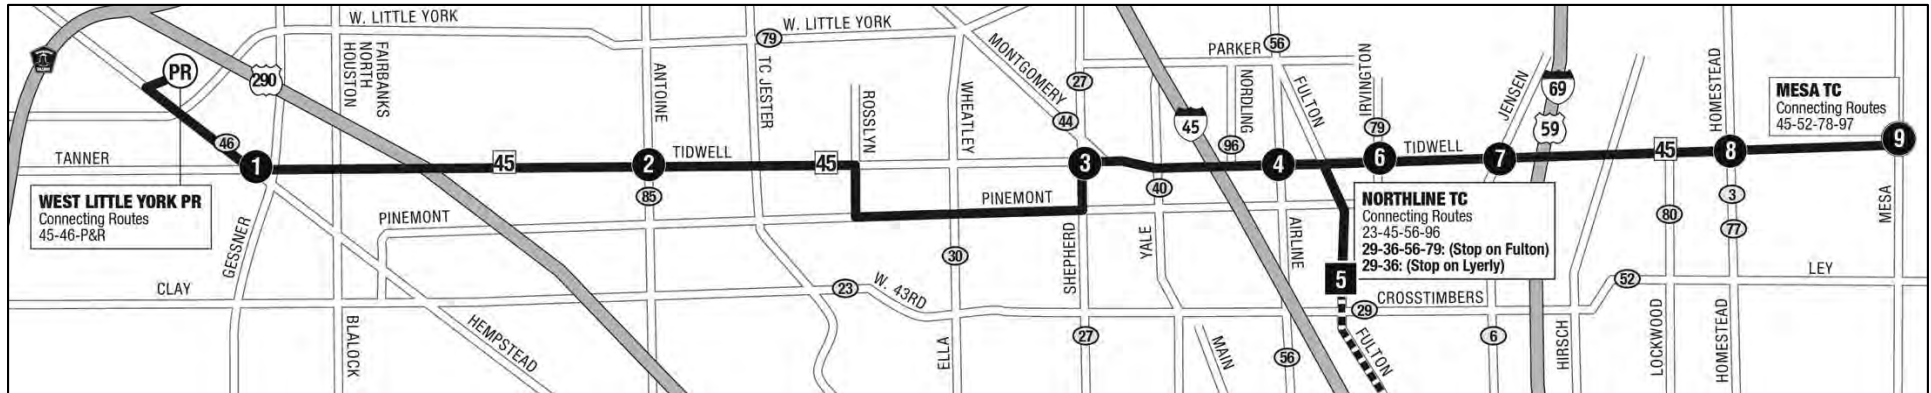

45 TIDWELL

METRO

RideMETRO.org | 713-635-4000

LEGEND

- Regular Route
- METRORail
- METRORail Station
- (81) Connecting Route
- (PR) Park & Ride
- (TC) Transit Center