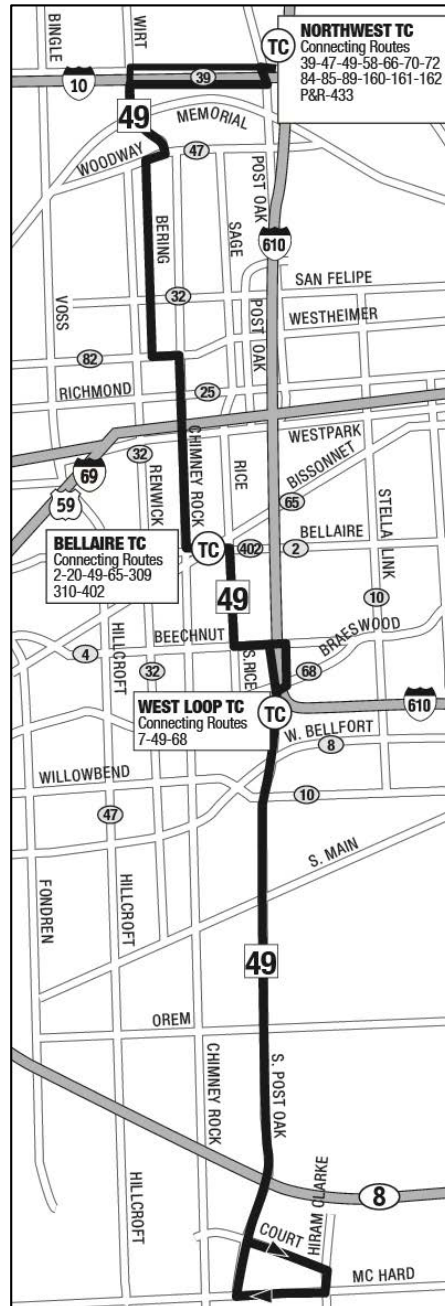

49 CHIMNEY ROCK/ S. POST OAK

METRO

RideMETRO.org | 713-635-4000

LEGEND

- Regular Route
- METRORail
- METRORail Station
- 81 Connecting Route
- PR Park & Ride
- TC Transit Center