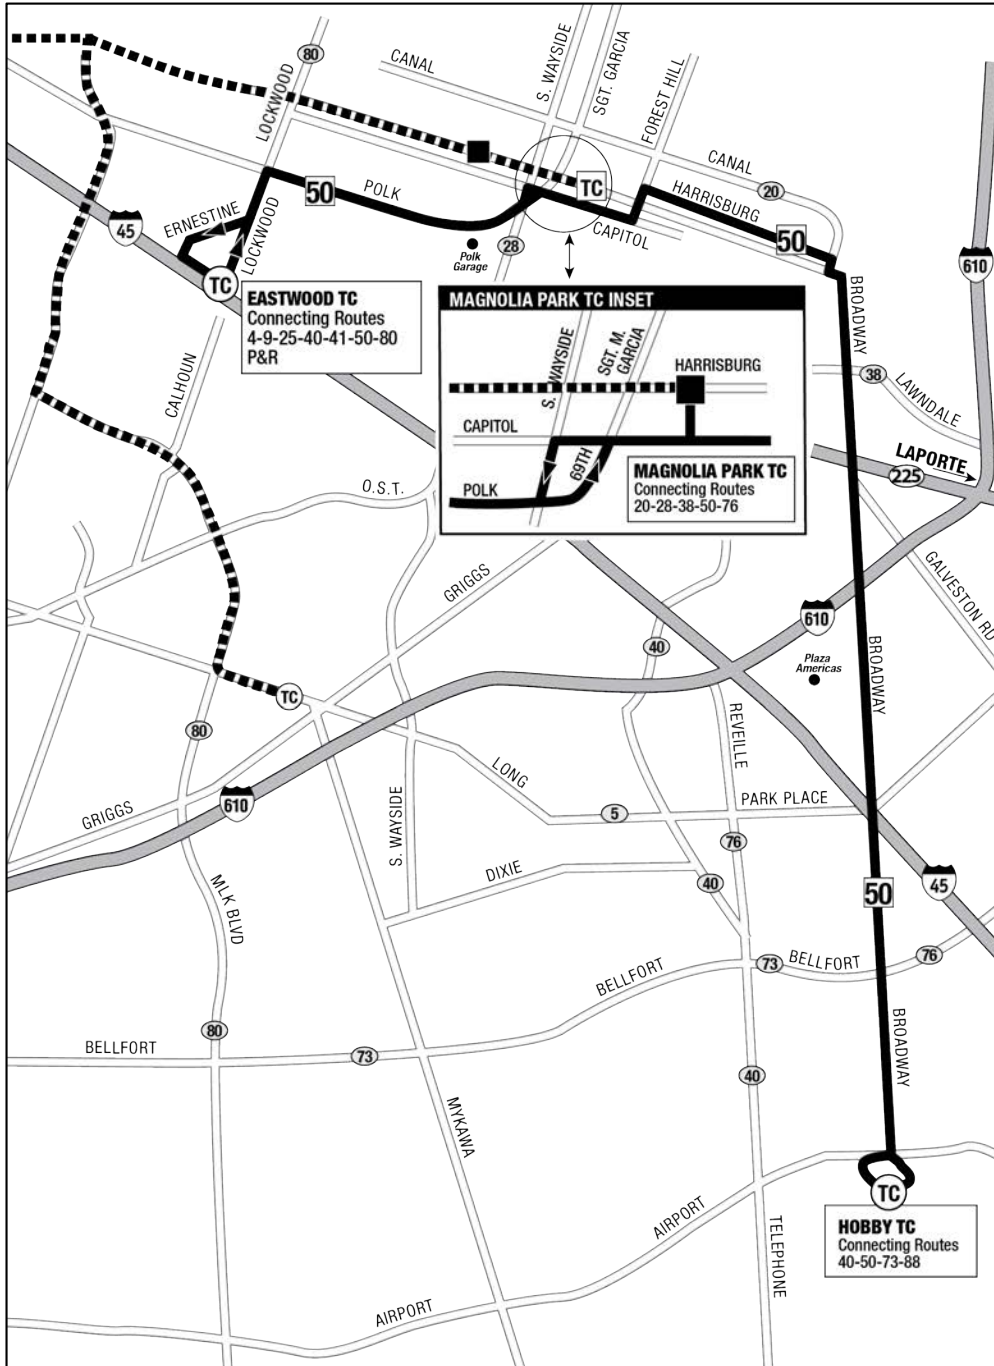

50 BROADWAY

METRO

RideMETRO.org | 713-635-4000

LEGEND

- Regular Route
- METRORail
- METRORail Station
- 81 Connecting Route
- PR Park & Ride
- TC Transit Center