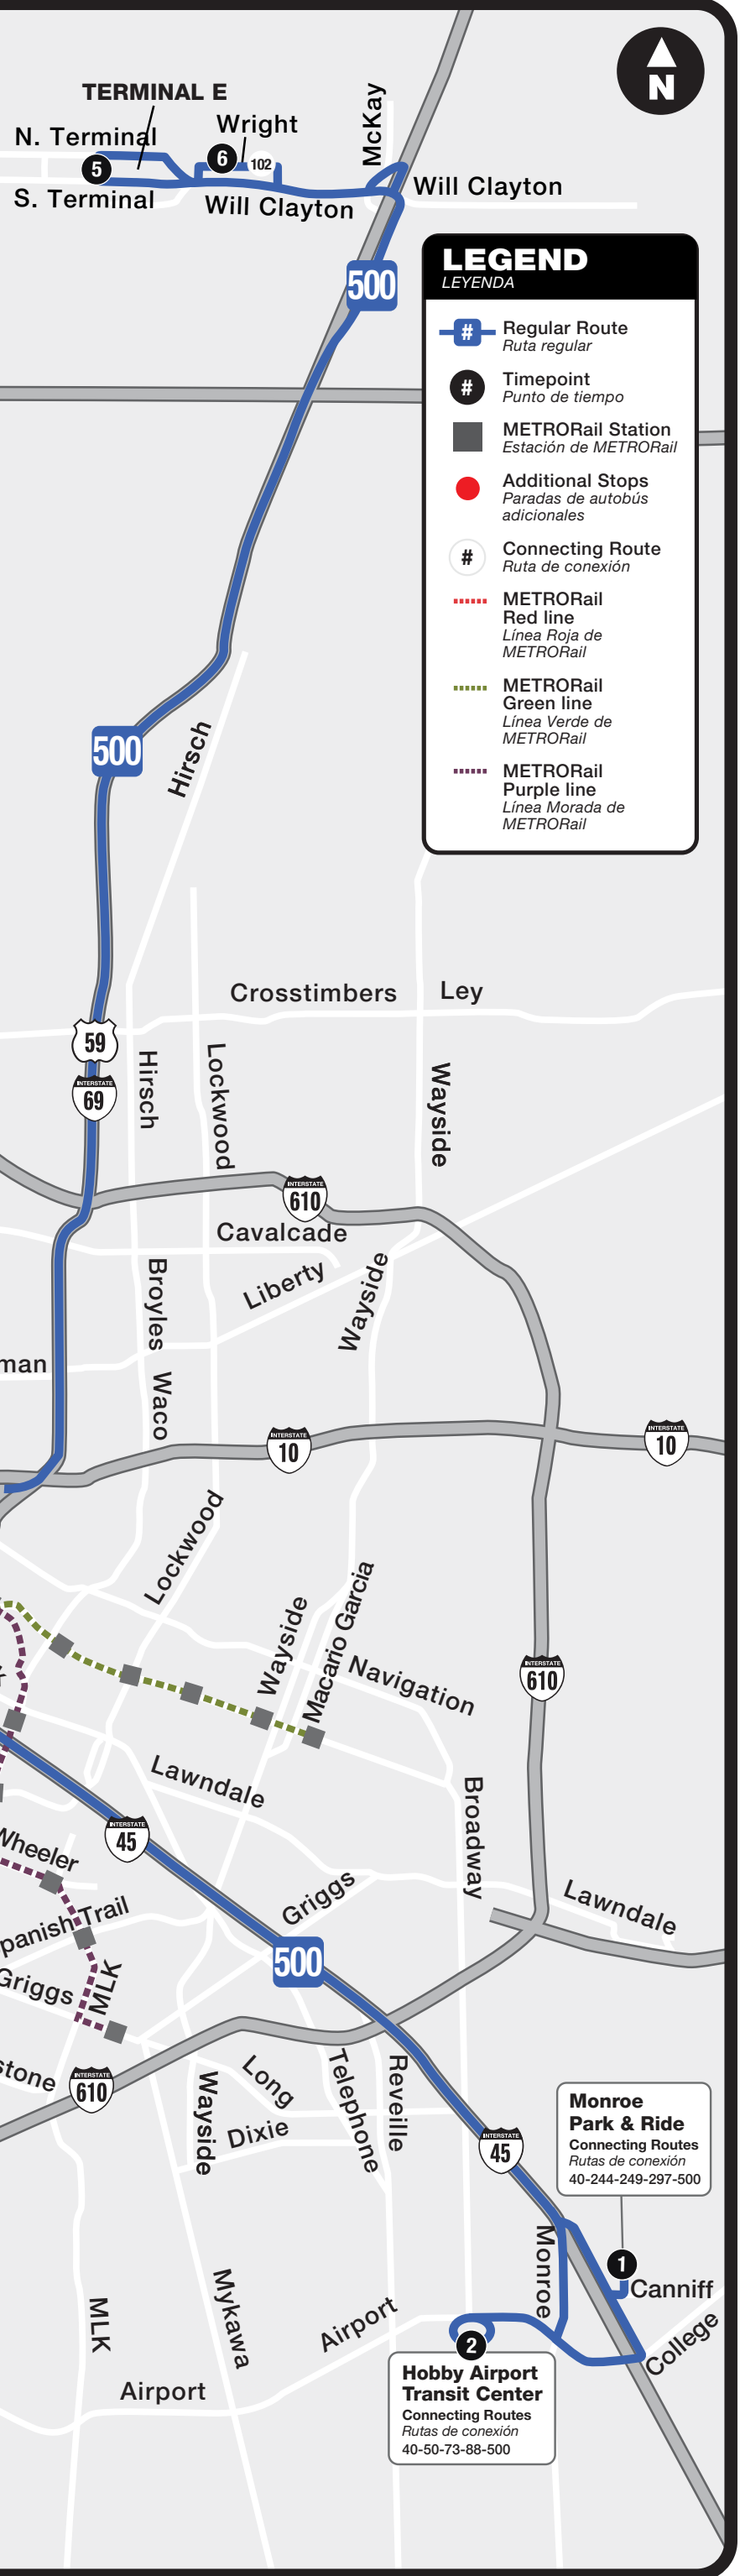

LEGEND
LEYENDA

- # Regular Route
  Ruta regular
- # Timepoint
  Punto de tiempo
- METRORail Station
  Estación de METRORail
- Additional Stops
  Paradas de autobús adicionales
- # Connecting Route
  Ruta de conexión
- ---- METRORail Red line
  Línea Roja de METRORail
- ---- METRORail Green line
  Línea Verde de METRORail
- ---- METRORail Purple line
  Línea Morada de METRORail

Learn more /
Aprenda más

METRO
Community
Connector
Downtown

**Monroe
Park & Ride**
Connecting Routes
Rutas de conexión
40-244-249-297-500

**Hobby Airport
Transit Center**
Connecting Routes
Rutas de conexión
40-50-73-88-500