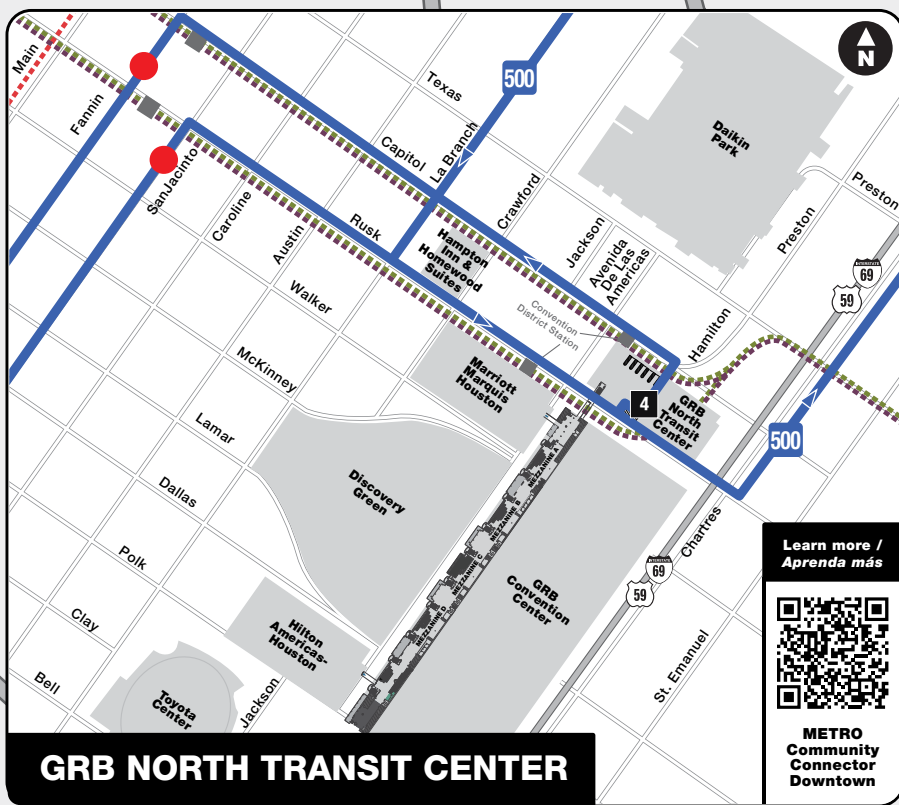

LEGEND
LEYENDA

- # Regular Route
  Ruta regular
- # Timepoint
  Punto de tiempo
- METRORail Station
  Estación de METRORail
- Additional Stops
  Paradas de autobús adicionales
- # Connecting Route
  Ruta de conexión
- ---- METRORail Red line
  Línea Roja de METRORail
- ---- METRORail Green line
  Línea Verde de METRORail
- ---- METRORail Purple line
  Línea Morada de METRORail

Learn more /
Aprenda más

METRO
Community
Connector
Downtown

**Monroe
Park & Ride**
Connecting Routes
Rutas de conexión
40-244-249-297-500

**Hobby Airport
Transit Center**
Connecting Routes
Rutas de conexión
40-50-73-88-500