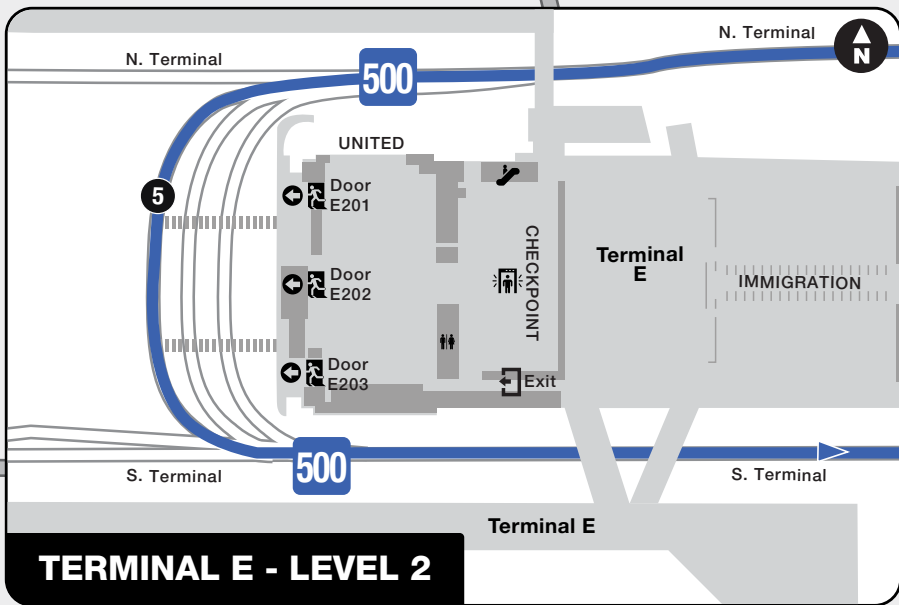

LEGEND
LEYENDA

- # Regular Route
  Ruta regular
- # Timepoint
  Punto de tiempo
- METRORail Station
  Estación de METRORail
- Additional Stops
  Paradas de autobús adicionales
- # Connecting Route
  Ruta de conexión
- ---- METRORail Red line
  Línea Roja de METRORail
- ---- METRORail Green line
  Línea Verde de METRORail
- ---- METRORail Purple line
  Línea Morada de METRORail

Learn more /
Aprenda más

METRO
Community
Connector
Downtown

**Monroe
Park & Ride**
Connecting Routes
Rutas de conexión
40-244-249-297-500

**Hobby Airport
Transit Center**
Connecting Routes
Rutas de conexión
40-50-73-88-500