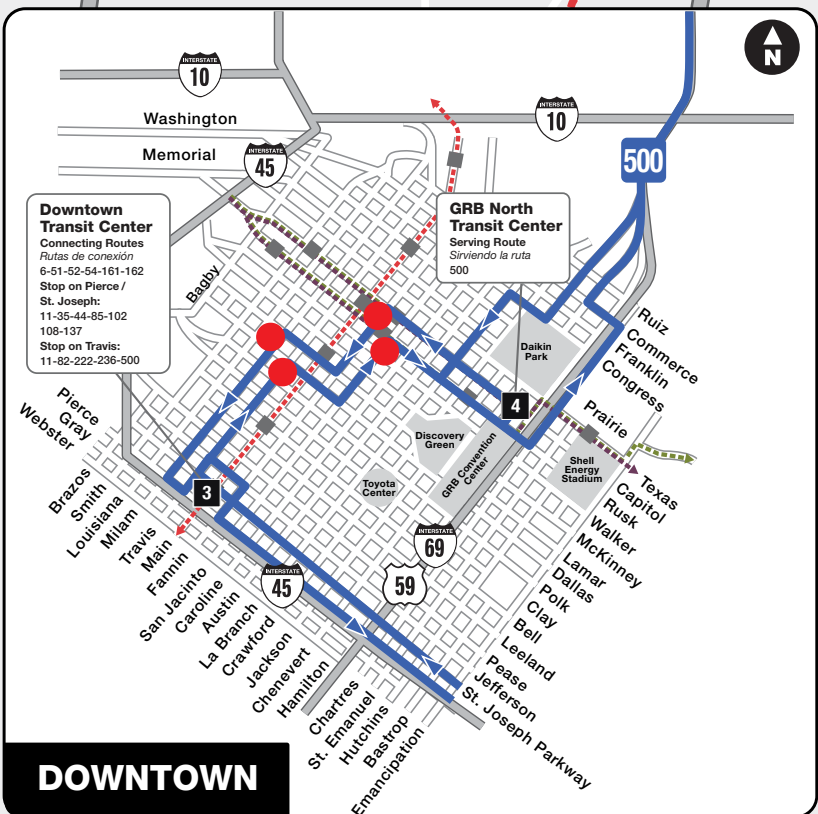

LEGEND
LEYENDA

- # Regular Route
  Ruta regular
- # Timepoint
  Punto de tiempo
- METRORail Station
  Estación de METRORail
- Additional Stops
  Paradas de autobús adicionales
- # Connecting Route
  Ruta de conexión
- ---- METRORail Red line
  Línea Roja de METRORail
- ---- METRORail Green line
  Línea Verde de METRORail
- ---- METRORail Purple line
  Línea Morada de METRORail

Learn more /
Aprenda más

METRO
Community
Connector
Downtown

**Monroe
Park & Ride**
Connecting Routes
Rutas de conexión
40-244-249-297-500

**Hobby Airport
Transit Center**
Connecting Routes
Rutas de conexión
40-50-73-88-500