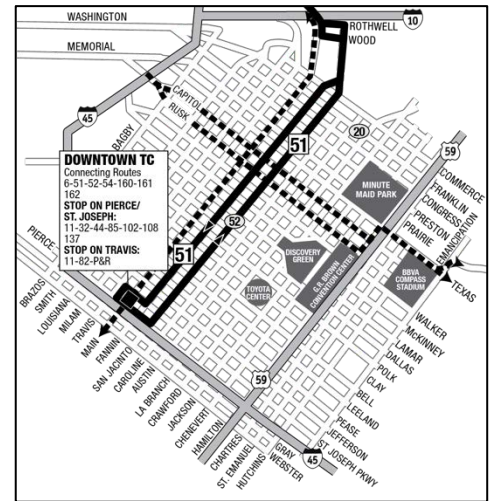

51 HARDY - KELLEY

METRO

RideMETRO.org | 713-635-4000

Effective Date: **June 2023**
 Service: **Weekday**
 Direction: **Southbound**

LBJ HOSPITAL	KASHMERE T.C.	HARDY/ CAVALCADE	BURNETT T.C.	FANNIN/ FRANKLIN	DOWNTOWN T.C.
5:31am	5:35am	5:42am	5:52am	5:57am	6:04am
6:06	6:10	6:17	6:27	6:32	6:39
6:36	6:40	6:47	6:57	7:02	7:09
7:05	7:10	7:18	7:29	7:34	7:42
7:35	7:40	7:48	7:59	8:04	8:12
8:05	8:10	8:18	8:29	8:34	8:42
8:35	8:40	8:48	8:59	9:04	9:12
9:05	9:10	9:18	9:28	9:33	9:41
9:35	9:40	9:48	9:58	10:03	10:11
10:05	10:10	10:18	10:28	10:33	10:41
10:35	10:40	10:48	10:58	11:03	11:11
11:05	11:10	11:18	11:28	11:33	11:41
11:35	11:40	11:48	11:58	12:03pm	12:11pm
12:05pm	12:10pm	12:18pm	12:28pm	12:33	12:41
12:35	12:40	12:48	12:58	1:03	1:11
1:05	1:10	1:18	1:28	1:33	1:41
1:35	1:40	1:48	1:58	2:03	2:11
2:05	2:10	2:18	2:28	2:33	2:41
2:35	2:40	2:48	2:58	3:03	3:11
3:05	3:10	3:18	3:29	3:34	3:42
3:35	3:40	3:48	3:59	4:04	4:12
4:05	4:10	4:18	4:29	4:34	4:42
4:35	4:40	4:48	4:59	5:04	5:12
5:05	5:10	5:18	5:29	5:34	5:42
5:35	5:40	5:48	5:59	6:04	6:12
6:05	6:10	6:18	6:28	6:33	6:40
6:35	6:40	6:48	6:58	7:03	7:10
7:05	7:10	7:18	7:28	7:33	7:40
7:35	7:40	7:48	7:58	8:03	8:10
8:05	8:10	8:18	8:28	8:33	8:40
8:35	8:40	8:48	8:58	9:03	9:10

51 HARDY - KELLEY

METRO

RideMETRO.org | 713-635-4000

LEGEND

- Regular Route
- METRORail
- METRORail Station
- Connecting Route
- Park & Ride
- Transit Center

Downtown Inset

SEE DOWNTOWN INSET