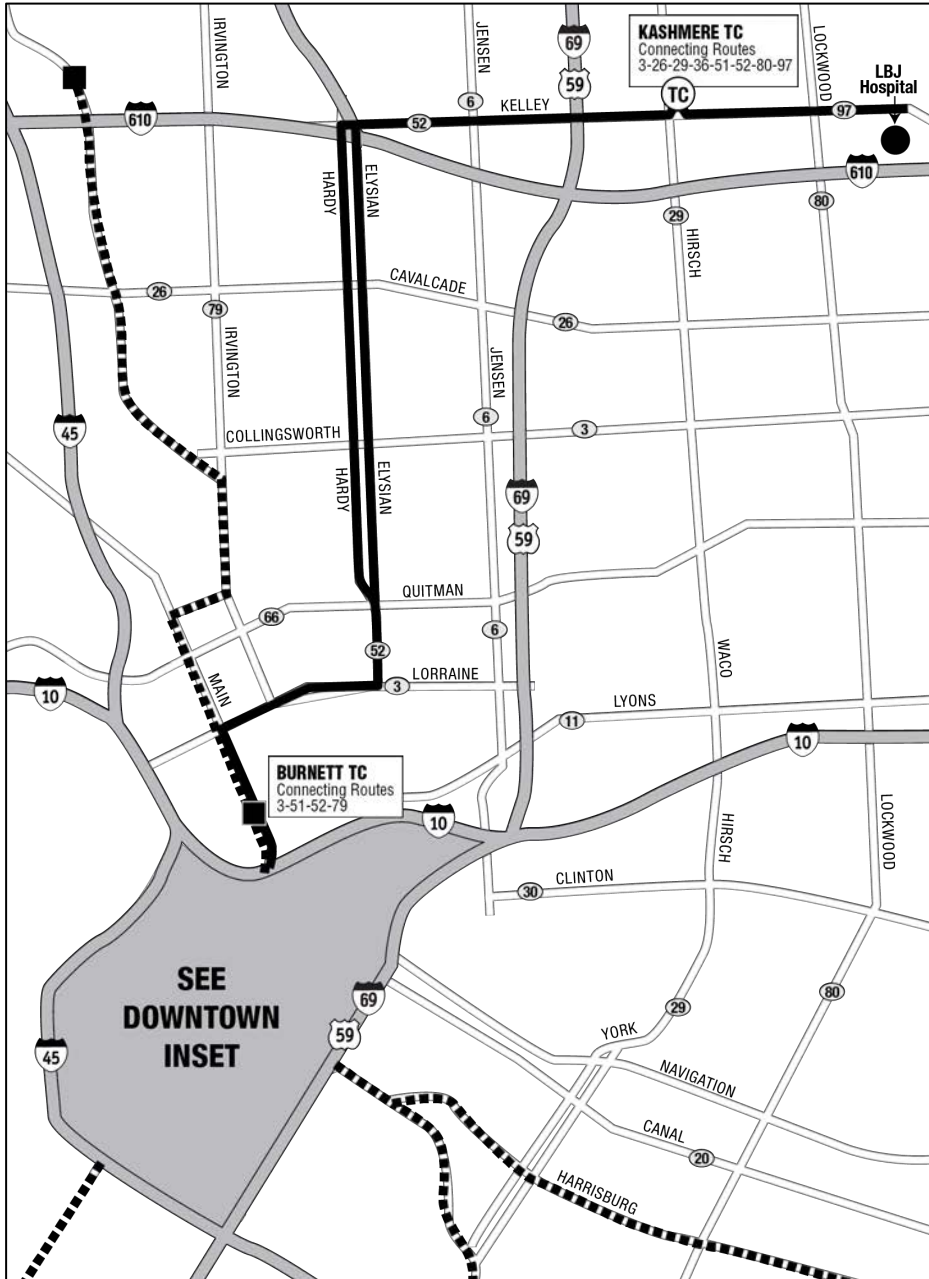

51 HARDY - KELLEY

METRO

RideMETRO.org | 713-635-4000