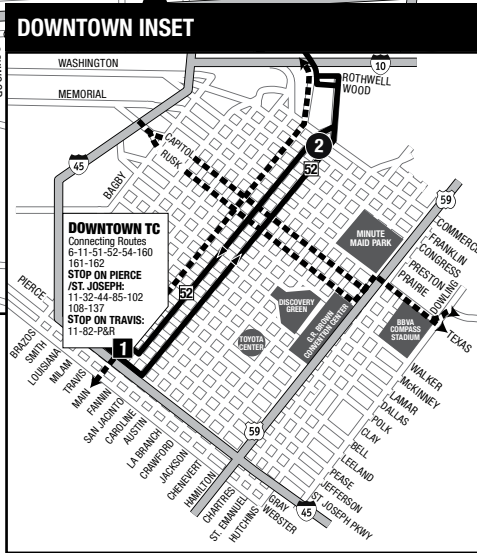

# 52

June 2023

**Peak / Off-Peak Frequency / Pico / Frecuencia Fuera de Pico**

**Peak** = 6:01 a.m. – 9:00 a.m.; 3:01 p.m. – 6:00 p.m.  
**Off-Peak** = Start of service – 6:00 a.m.; 9:01 a.m. – 3:00 p.m.; 6:01 p.m. – End of service  
**Weekend service runs at Off-Peak frequency.**

**Destination Signs / Letreros Direccionales**

<b>Northbound</b> Hacia el norte	52 Hardy - Ley Mesa TC
<b>Southbound</b> Hacia el sur	52 Hardy - Ley Downtown TC

**The Fare/Pasaje / Local**

Fare Type Tipo de Pasaje	Full Fare* Pasaje Completo*	Discounted** Descontado**	Transfer*** Transbordo***
Cash/Efectivo	\$1.25*	none/ ninguno	none/ ninguno
<b>METRO Q® Fare Card***</b>	\$1.25*	\$0.60**	3 hours/horas
<b>METRO Day Pass****</b>	Unlimited Service/Servicio ilimitado \$3.00 a day	\$1.50 a day	3 hours/horas

### 52 Hardy - Ley Weekday Southbound /

Día de semana hacia el sur

Mesa Transit Center	Weaver & Homestead	Kashmere Transit Center	Hardy & Cavalcade	Burnett Transit Center	Fannin & Franklin	Downtown Transit Center
7	6	5	4	3	2	1
4:00am	4:11am	4:20am	4:27am	4:37am	4:42am	4:49am
4:30	4:41	4:50	4:57	5:07	5:12	5:19
5:00	5:11	5:20	5:27	5:37	5:42	5:49
5:30	5:41	5:50	5:57	6:07	6:12	6:19
6:05	6:16	6:25	6:32	6:42	6:47	6:54
6:35	6:46	6:55	7:02	7:12	7:17	7:24
7:03	7:15	7:25	7:33	7:44	7:49	7:57
7:33	7:45	7:55	8:03	8:14	8:19	8:27
8:03	8:15	8:25	8:33	8:44	8:49	