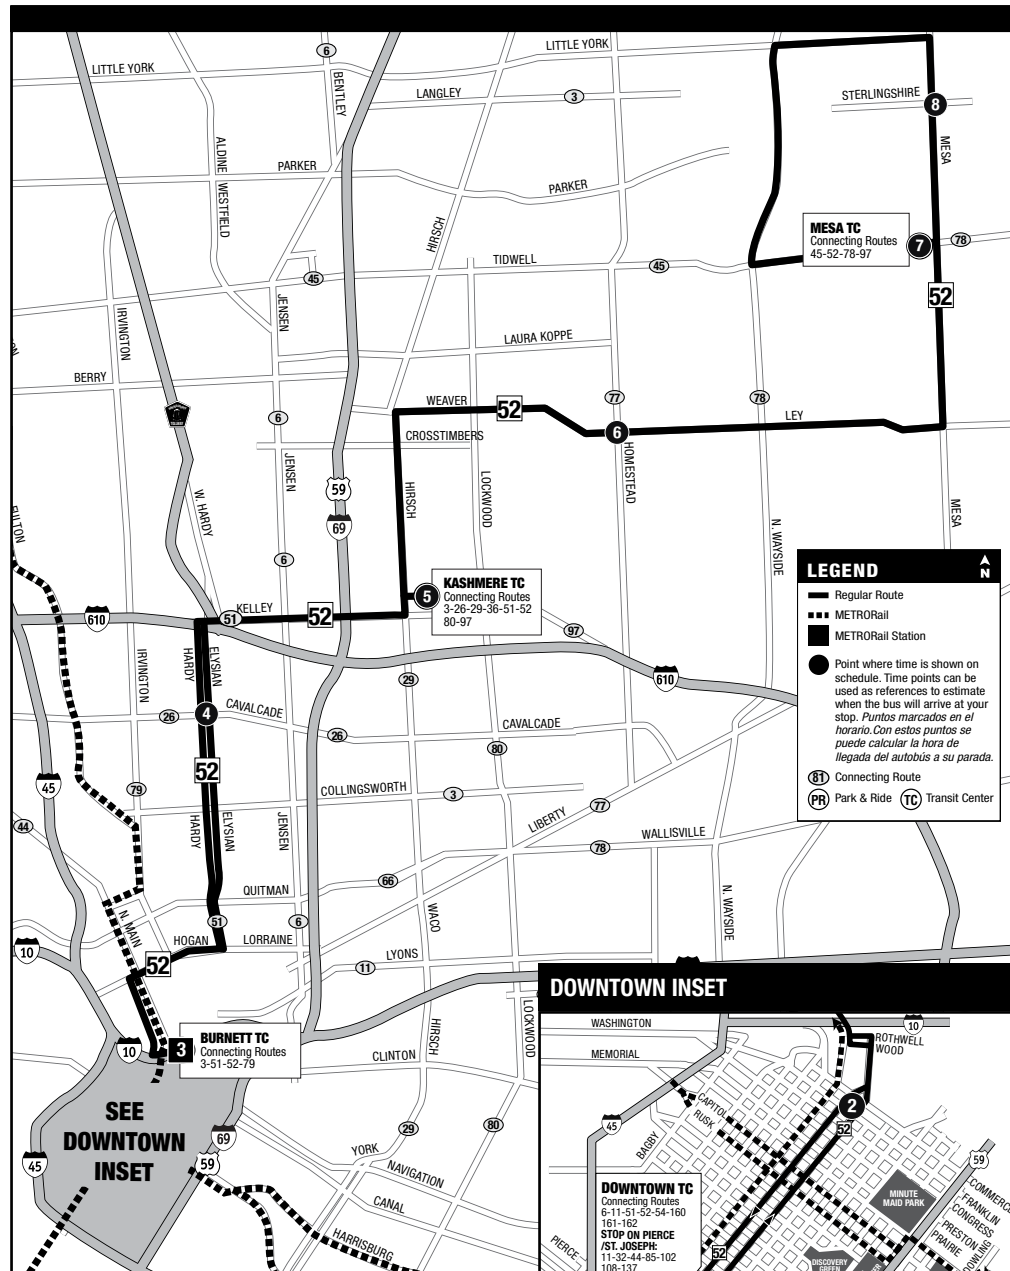

52

June 2023

Peak / Off-Peak Frequency / Pico / Frecuencia Fuera de Pico

Peak = 6:01 a.m. – 9:00 a.m.; 3:01 p.m. – 6:00 p.m.
Off-Peak = Start of service – 6:00 a.m.; 9:01 a.m. – 3:00 p.m.; 6:01 p.m. – End of service
Weekend service runs at Off-Peak frequency.

Horarios pico = 6:01 a.m. – 9:00 a.m.; 3:01 p.m. – 6:00 p.m.
Horas fuera de pico = Inicio de servicio – 6:00 a.m.; 9:01 a.m. – 3:00 p.m.; 6:01 p.m. – Final del servicio
Servicio el fin de semana opera con frecuencia fuera de horas pico.

Reading a Bus Schedule

1. On the top of each timetable, look for names like “Weekday Inbound” or “Saturday Westbound” to determine which timetable to use.
2. Then look at the numbered dots, called time points, with names of places where buses stop. The listing does not include all bus stops, but buses will stop at all stops along your route.
3. Find the time points closest to where you are and where you want to go.
4. Check the column of times under your destination to find the time you want to arrive.
5. Find the time point nearest the place you want to board the bus. There will be a stop along the route within two blocks of that location — just look for your route number on the bus stop signs at each corner.
6. Then move your finger left along that line to your origin to determine your departure time. If you're not catching the bus at the time point listed, refer to the time point before your stop.

Cómo leer el horario

1. En la parte superior de cada horario, busque los nombres tales como “Llegadas los días de la semana” o “Salida hacia el oeste los sábados” para determinar cuál horario usar.
2. Después busque los puntos numerados, con los nombres de los lugares donde paran los autobuses. La lista no incluye todas las paradas de los autobuses, pero los autobuses pararán en todas las paradas a lo largo de la ruta.
3. Encuentre el punto más cercano a donde usted está y a donde quiere ir.
4. Revise la columna de las horas según su destino para encontrar la hora a la que desea llegar.
5. Encuentre el punto numerado más cercano al lugar donde desea abordar el autobús. Habrá una parada a lo largo de la ruta dentro de dos cuadras de esa ubicación — simplemente busque el número de su ruta y los letreros de parada del autobús en cada esquina.
6. Después siga la línea hacia la izquierda de su origen para determinar su hora de salida. Si no puede tomar el autobús desde el punto numerado, refiérase al punto numerado antes de su parada.

Destination Signs / Letreros Direccionales

Northbound Hacia el norte	52 Hardy - Ley Mesa TC
Southbound Hacia el sur	52 Hardy - Ley Downtown TC

The Fare/Pasaje / Local

Fare Type Tipo de Pasaje	Full Fare* Pasaje Completo*	Discounted** Descontado**	Transfer*** Transbordo***
Cash/Efectivo	$1.25*	none/ ninguno	none/ ninguno
METRO Q® Fare Card***	$1.25*	$0.60**	3 hours/horas
METRO Day Pass****	Unlimited Service/Servicio ilimitado $3.00 a day	$1.50 a day	3 hours/horas

*Full fare, one-way. *Pasaje completo, sólo de ida. Children ages five and under ride free. Los niños menores de cinco años viajan gratis.